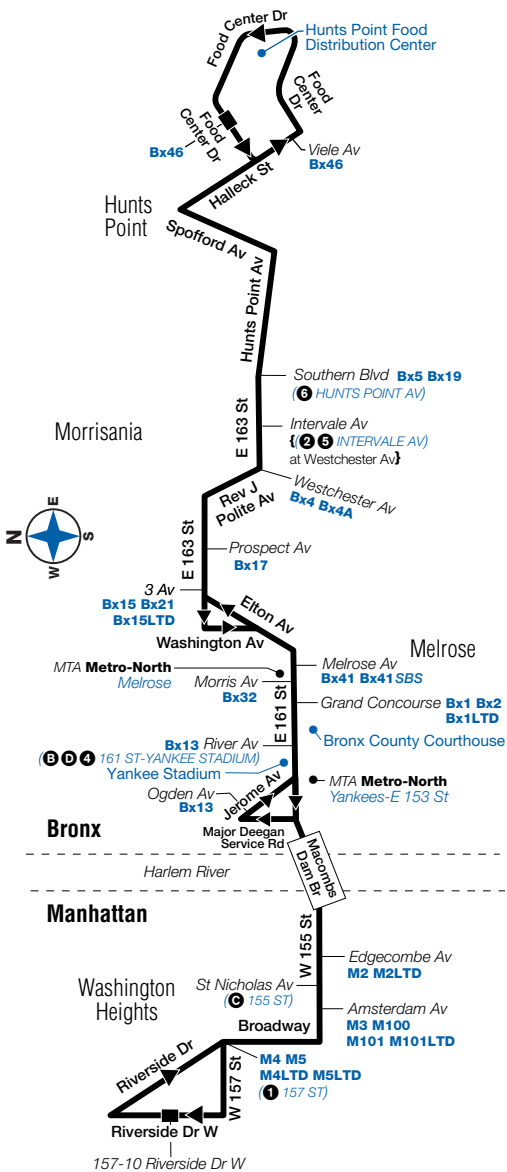

bx006a17191_cs

Bx6 MAP LEGEND

Local/Limited/SBS Bus Transfers: shown in bold blue type.

- Terminal
- (2 STATION NAME) Subway Connection

- MTA **Metro-North** Railroad Station
- Point of Interest

For Accessible subway stations, travel directions and other information:

Call 511 or visit www.mta.info