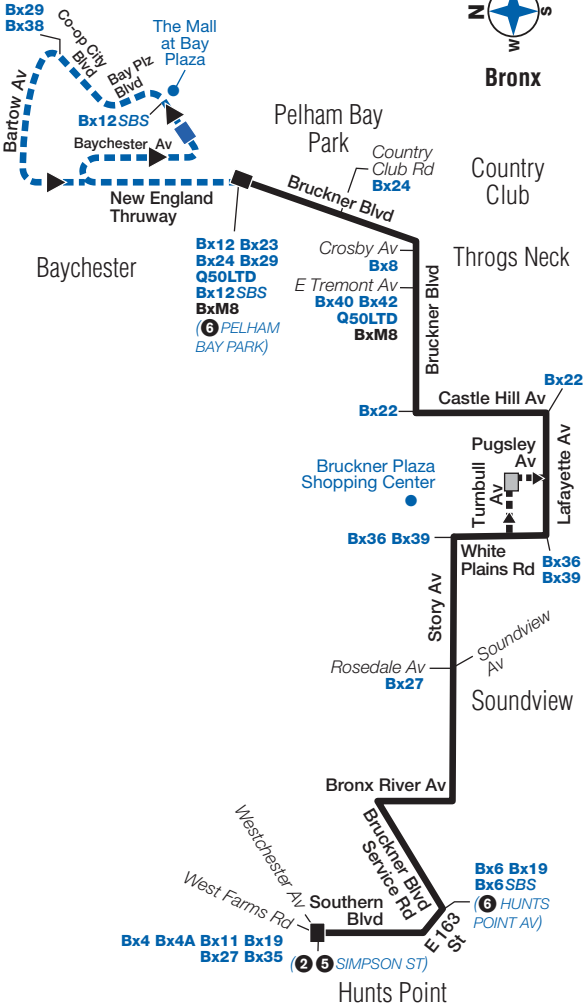

## NOTES

Bronx

Country Club

Throgs Neck

Castle Hill Av

Soundview

Hunts Point

bx005a17212\_cs