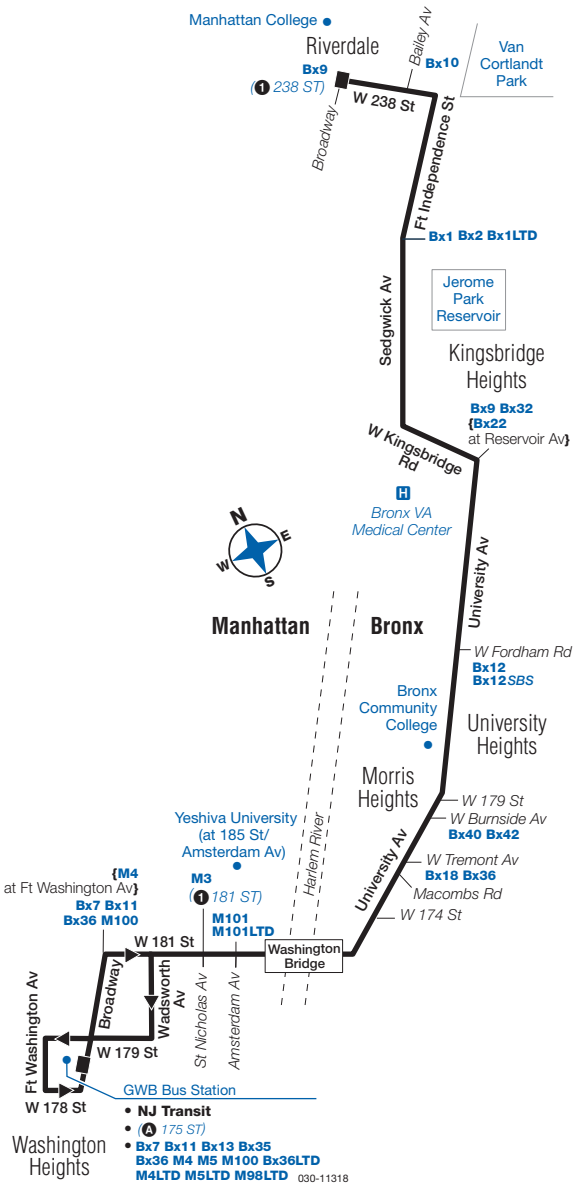

bx003a15208_cs

Bx3 MAP LEGEND

Local/Limited/SBS Bus Transfers: shown in bold blue type.

Terminal

Point of Interest

(1) STATION NAME

Subway Connection

For Accessible subway stations, travel directions and other information:

Call 511 or visit www.mta.info