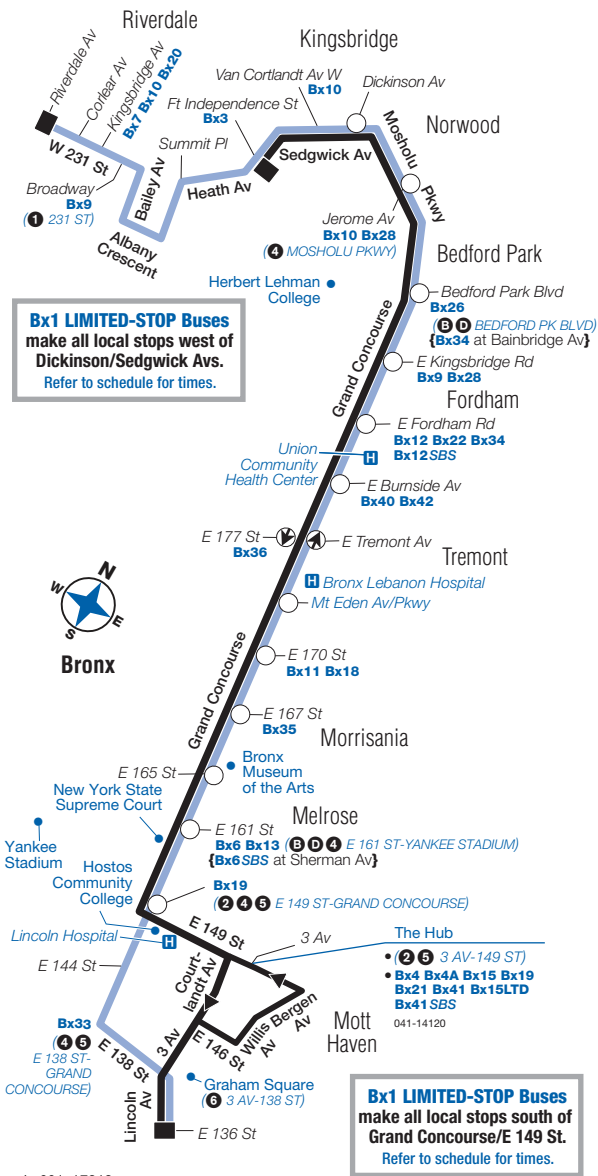

bx001a17212_cs

Bx1/Bx2 MAP LEGEND

Local/Limited/SBS Bus Transfers: shown in bold blue type.

■ Terminal

○ Limited Stop

(2) STATION NAME
Subway Connection

➔ Stops in direction indicated

● Point of Interest

— Bx1 Service

— Bx2 Service

For Accessible subway stations, travel directions and other information:

Call 511 or visit www.mta.info