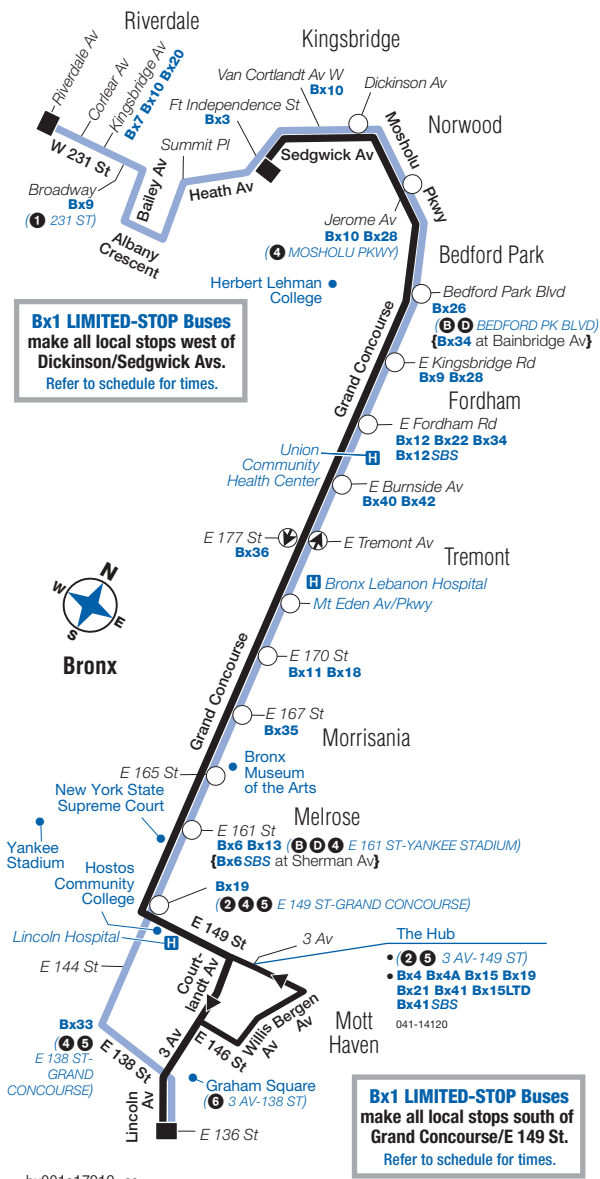

bx001a17212_cs

Bx1/Bx2 MAP LEGEND

Local/Limited/SBS Bus Transfers: shown in bold blue type.

- Terminal
- Limited Stop
- (2) STATION NAME
  Subway Connection
- Point of Interest
- ➔ Stops in direction indicated
- Bx1 Service
- Bx2 Service

For Accessible subway stations, travel directions and other information:

Call 511 or visit www.mta.info