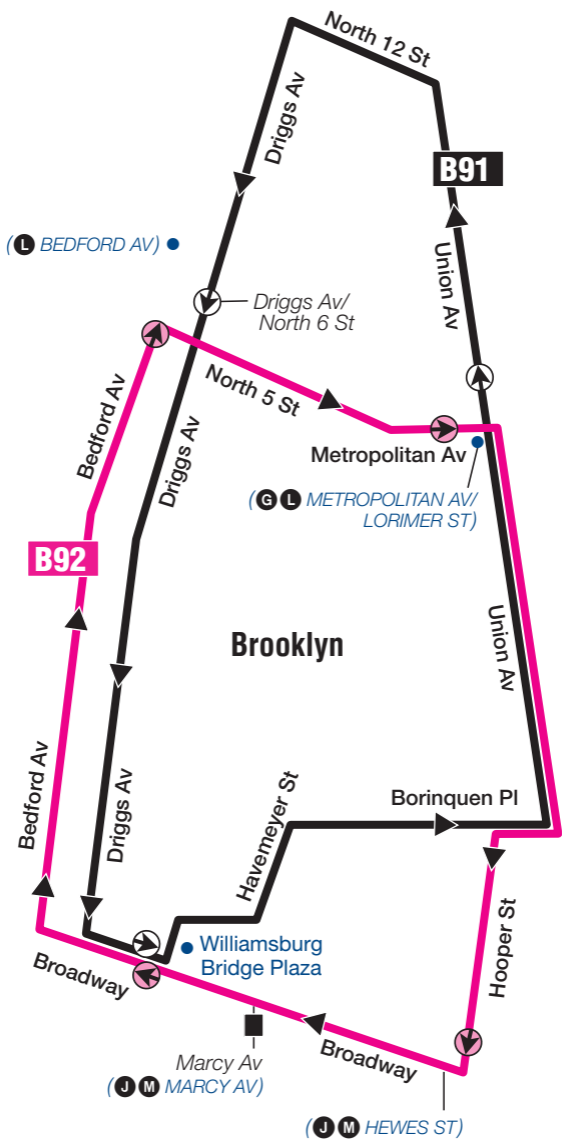

br091a19114

B91/B92 MAP LEGEND

■ Terminal

(J M STATION NAME)
Subway Connection

● Point of Interest

— B91 Service

— B92 Service

⊙ Bus stops in direction indicated

For Accessible subway stations, travel directions and other information:

Call 511 or visit www.mta.info