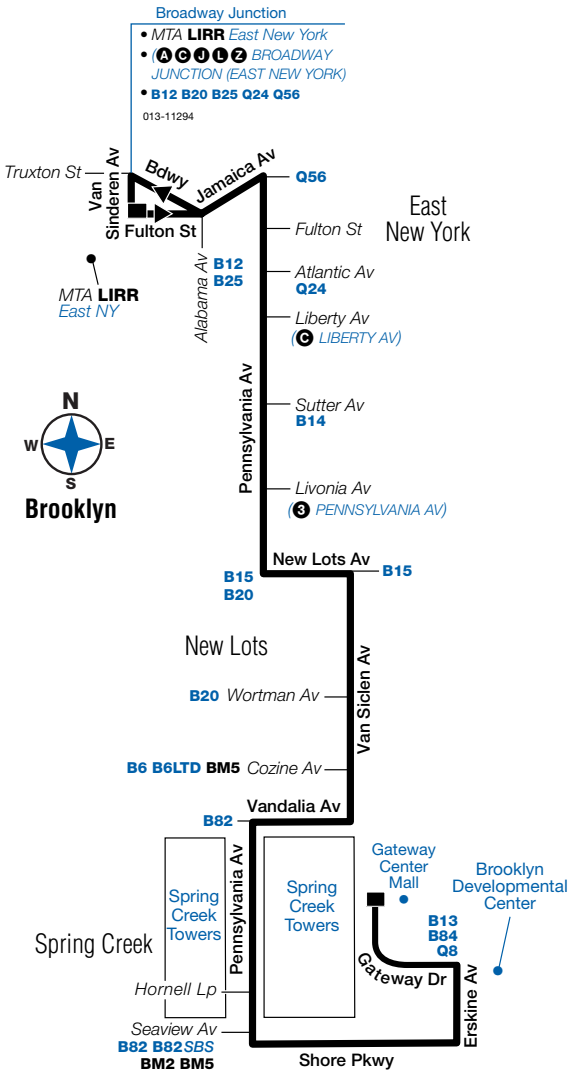

br083a182523_cs

B83 MAP LEGEND

Local/Limited/SBS Bus Transfers: shown in bold blue type.

Express Bus Transfers: shown in bold black type.

■ Terminal

● Point of Interest

(C) STATION NAME
Subway Connection

MTA **LIRR** Railroad Station

For Accessible subway stations, travel directions and other information:

Call 511 or visit www.mta.info