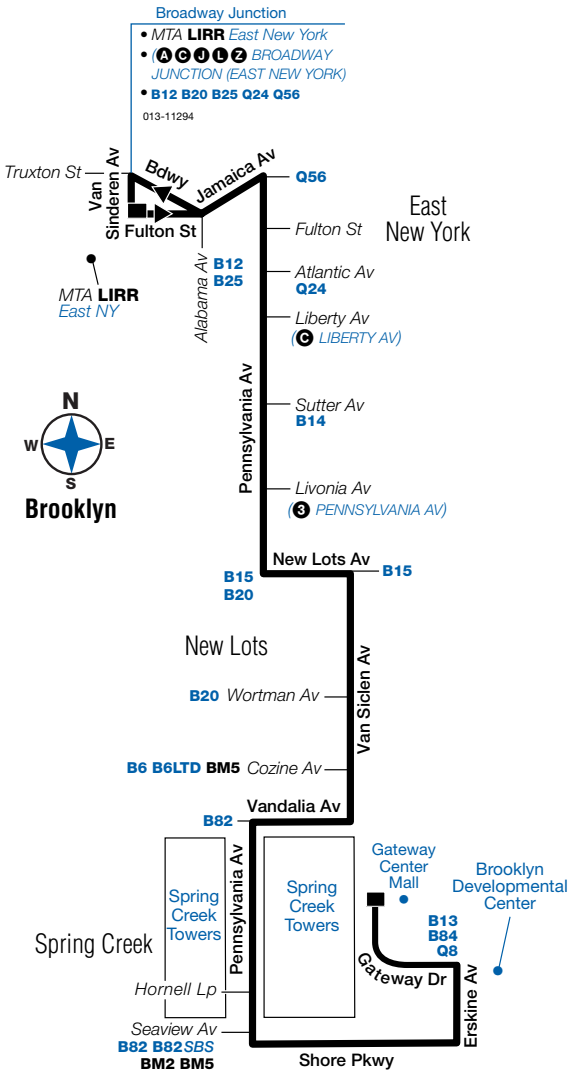

br083a182523_cs

B83 MAP LEGEND

Local/Limited/SBS Bus Transfers: shown in bold blue type.

Express Bus Transfers: shown in bold black type.

■ Terminal

● Point of Interest

(C) STATION NAME
Subway Connection

MTA **LIRR** Railroad Station

For Accessible subway stations, travel directions and other information:

Call 511 or visit www.mta.info