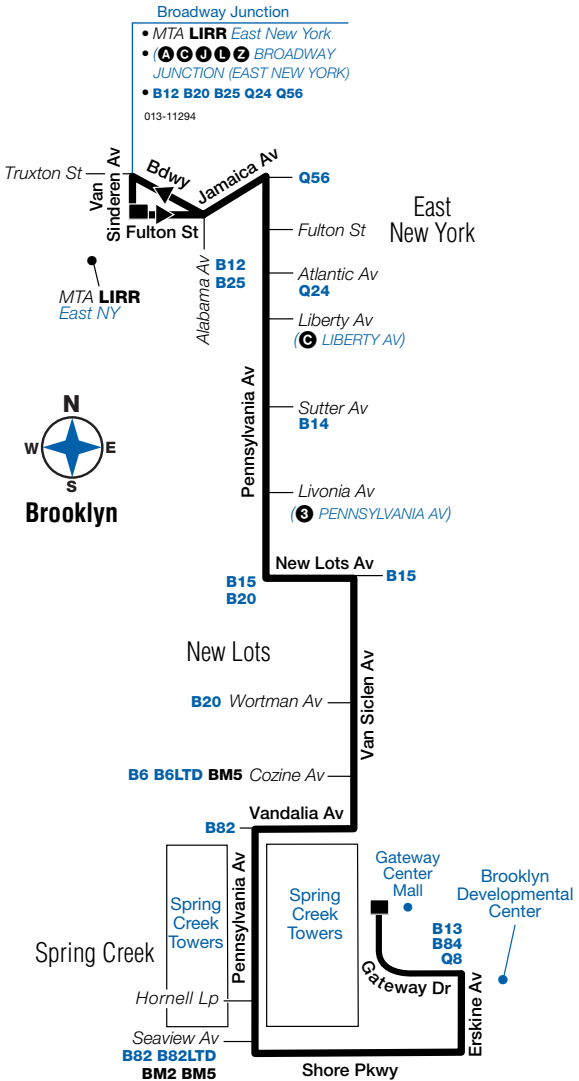

br083a14218_cs

B83 MAP LEGEND

Local/Limited/SBS Bus Transfers: shown in bold blue type.

Express Bus Transfers: shown in bold black type.

■ Terminal

● Point of Interest

(C) STATION NAME
Subway Connection

MTA **LIRR** Railroad Station

For Accessible subway stations, travel directions and other information:

Call 511 or visit www.mta.info