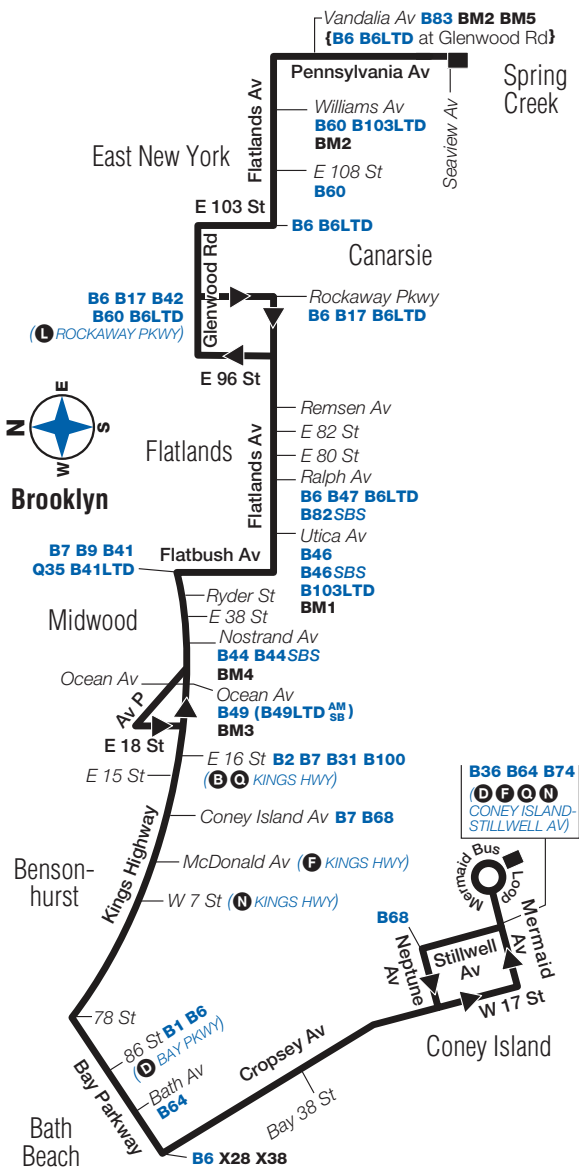

br082a18253 _cs

B82 MAP LEGEND

Local/Limited/SBS Bus Transfers: shown in bold blue type.
Express Bus Transfers: shown in bold black type.

■ Terminal

(**Q**) *STATION NAME*

(**SB**) South-bound

Subway Connection

For Accessible subway stations, travel directions and other information:

Call 511 or visit www.mta.info