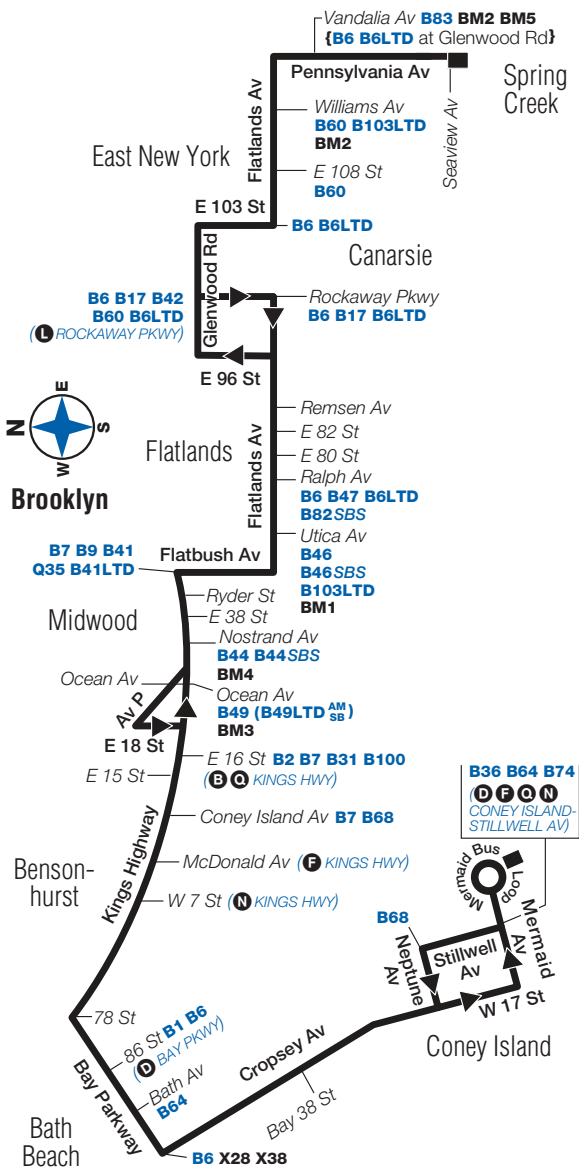

br082a18253 _cs

B82 MAP LEGEND

Local/Limited/SBS Bus Transfers: shown in bold blue type.

Express Bus Transfers: shown in bold black type.

■ Terminal

(Q) STATION NAME

Subway Connection

(SB) South-bound

For Accessible subway stations, travel directions and other information:

Call 511 or visit www.mta.info