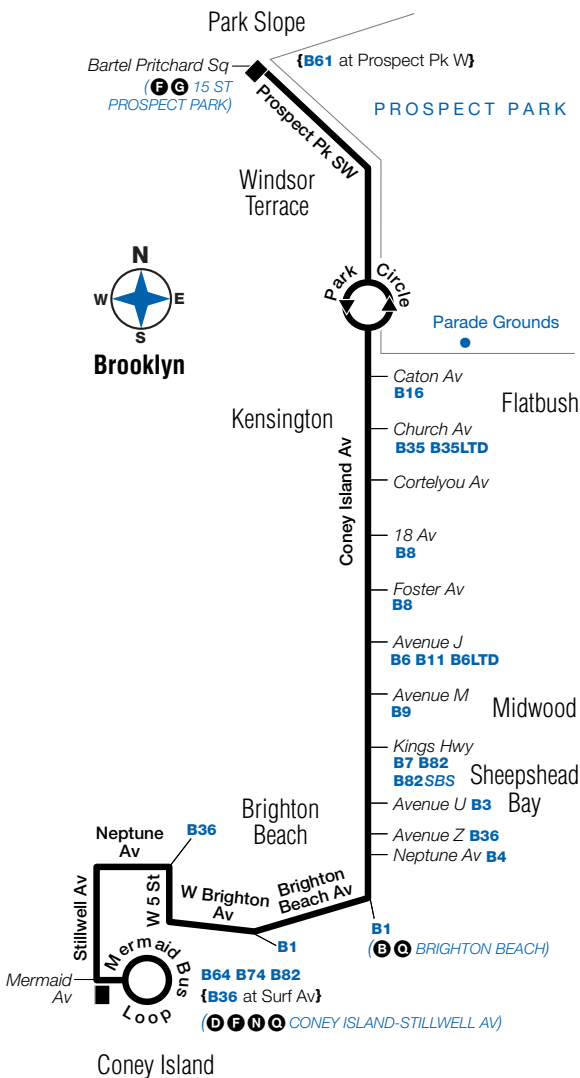

br068a18253_cs

B68 MAP LEGEND

Local/Limited/SBS Bus Transfers: shown in bold blue type.

■ Terminal

● Point of Interest

(C STATION NAME)

Subway Connection

For Accessible subway stations, travel directions and other information:

Call 511 or visit www.mta.info