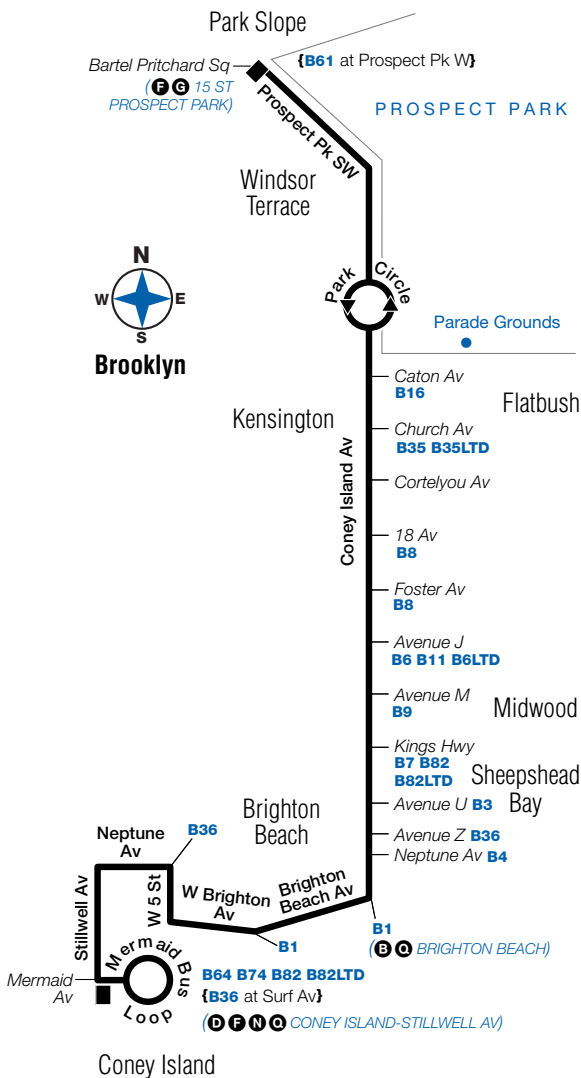

br068a13092_cs

B68 MAP LEGEND

Local/Limited/SBS Bus Transfers: shown in bold blue type.

■ Terminal

● Point of Interest

(ⓐ STATION NAME)

Subway Connection

For Accessible subway stations, travel directions and other information:

Call 511 or visit www.mta.info