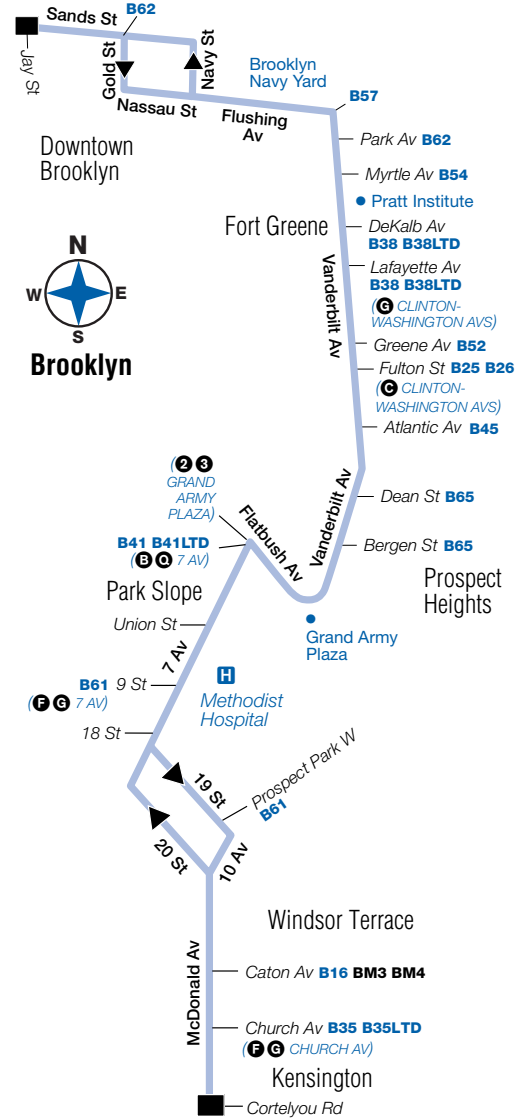

For Accessible subway stations, travel directions
and other information:
Call 511 or visit www.mta.info