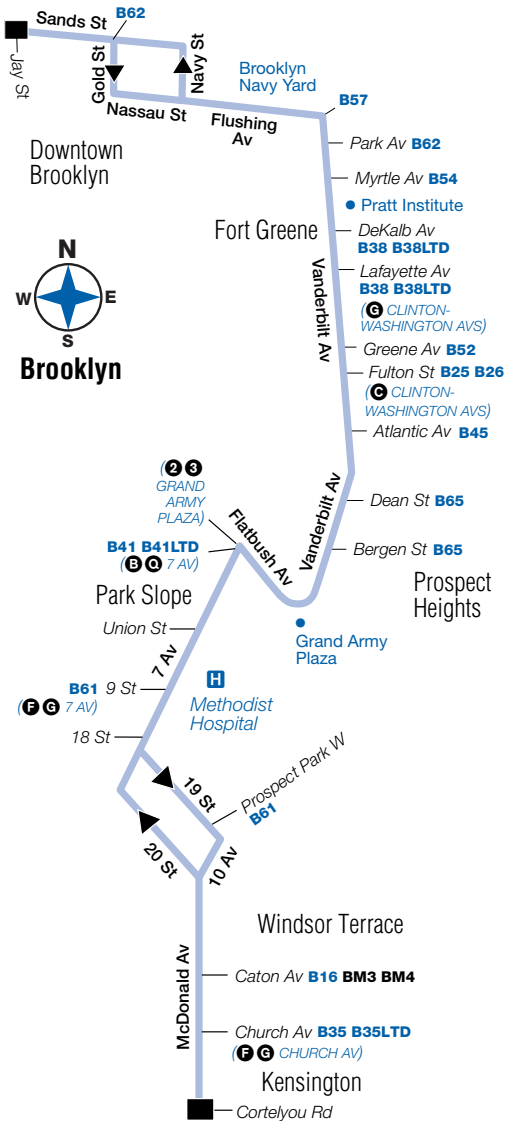

B69 SATURDAY SERVICE

From Kensington to Downtown Brooklyn

Kensington McDonald Av/ Cortelyou Rd	Park Slope 20 St/ 10 Av	Park Slope 7 Av/ 9 St	Park Slope 7 Av/ Union St	Fort Greene Vanderbilt Av/ Fulton St	Dwntwn Bklyn Jay St/ Sands St
6:00	6:06	6:11	6:16	6:23	6:34
6:30	6:36	6:41	6:46	6:53	7:04
7:00	7:07	7:13	7:18	7:25	7:36
7:30	7:37	7:43	7:48	7:56	8:09
8:00	8:07	8:13	8:18	8:26	8:39
8:30	8:37	8:43	8:48	8:56	9:09
9:00	9:07	9:13	9:18	9:28	9:42
9:30	9:37	9:43	9:48	9:58	10:12
10:00	10:08	10:15	10:21	10:30	10:45
10:28	10:36	10:43	10:48	10:59	11:14
10:58	11:06	11:13	11:18	11:29	11:44
11:28	11:36	11:44	11:51	12:02	12:17
11:58	12:06	12:14	12:21	12:32	12:47
12:28	12:36	12:44	12:51	1:02	1:17
12:58	1:06	1:14	1:21	1:32	1:47
1:26	1:34	1:42	1:49	2:00	2:15
1:55	2:03	2:11	2:18	2:29	2:44
2:25	2:33	2:41	2:48	2:59	3:14
2:55	3:03	3:11	3:18	3:29	3:44
3:25	3:33	3:41	3:48	3:59	4:14
3:55	4:03	4:11	4:18	4:29	4:44
4:25	4:33	4:41	4:48	4:59	5:14
4:55	5:03	5:11	5:18	5:29	5:44
5:25	5:33	5:41	5:48	5:59	6:14
5:55	6:03	6:11	6:18	6:29	6:44
6:25	6:33	6:39	6:44	6:54	7:08
6:55	7:03	7:09	7:14	7:24	7:38
7:25	7:33	7:39	7:44	7:54	8:08
7:55	8:03	8:09	8:14	8:24	8:38
8:25	8:33	8:38	8:43	8:52	9:05
8:58	9:05	9:10	9:15	9:24	9:37

B67

ad_dbklyn_13261

br067a15167_cs

B69

For Accessible subway stations, travel directions and other information:

Call 511 or visit www.mta.info