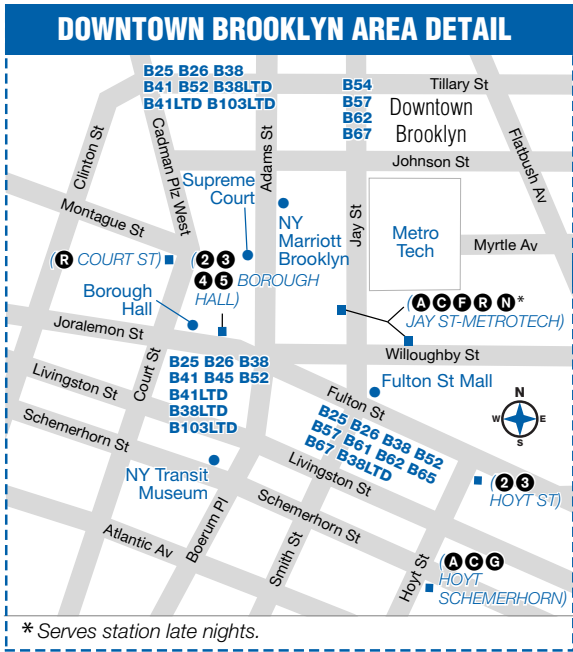

ad_dbklyn_13261

br067a15167_cs

B67/B69 MAP LEGEND

Local/Limited/SBS Bus Transfers: shown in bold blue type.
Express Bus Transfers: shown in bold black type.

Terminal	Part-Time Terminal
STATION NAME	B67 Service
Connecting Subway Line	B69 Service
MTA LIRR Railroad Station	Weekday Only Service
	Point of Interest