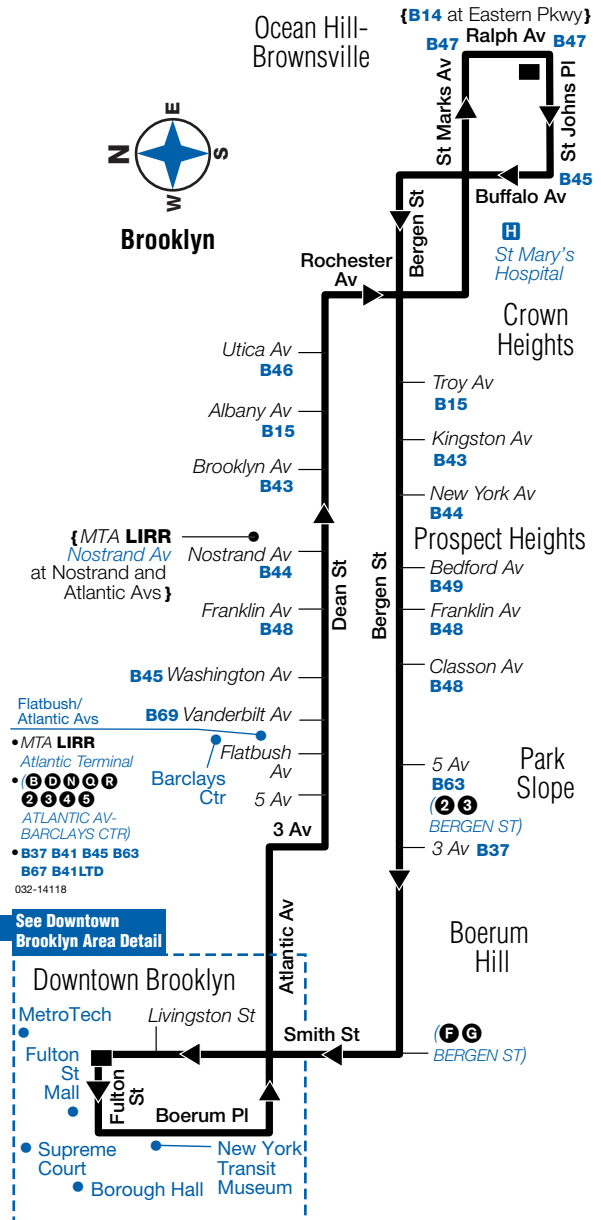

For Accessible subway stations, travel directions
and other information:
Call 511 or visit www.mta.info