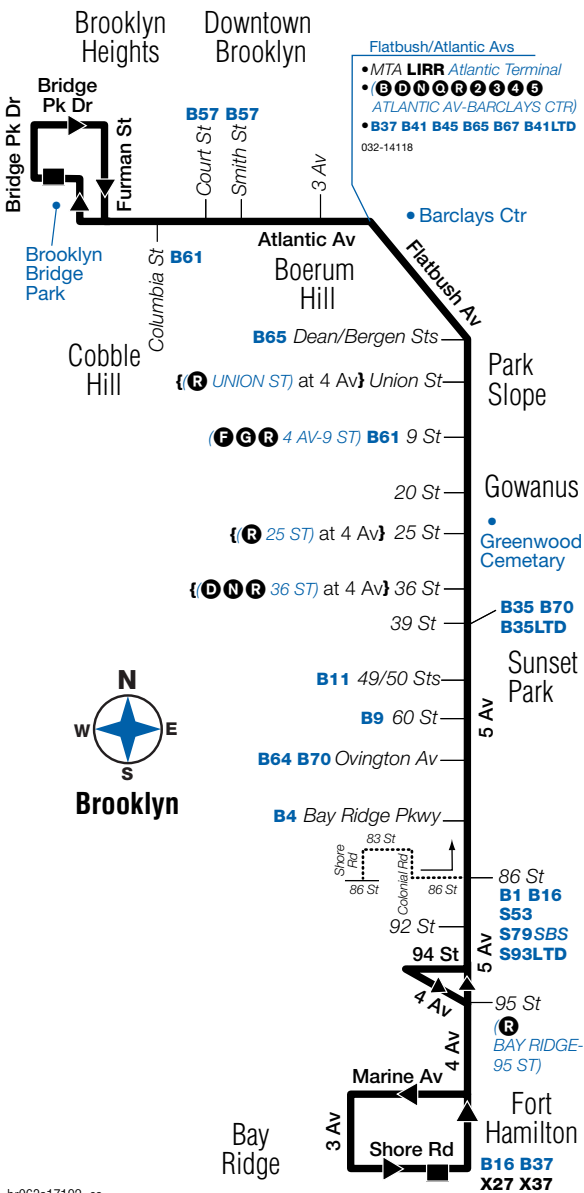

B63 MAP LEGEND

Local/Limited/SBS Bus Transfers: shown in bold blue type.

Express Bus Transfers: shown in bold black type.

■ Terminal

(R) STATION NAME

Subway Connection

MTA **LIRR** Railroad Station

..... Supplemental Service
School Days (early PM)

● Point of Interest

For Accessible subway stations, travel directions and other information:

Call 511 or visit www.mta.info