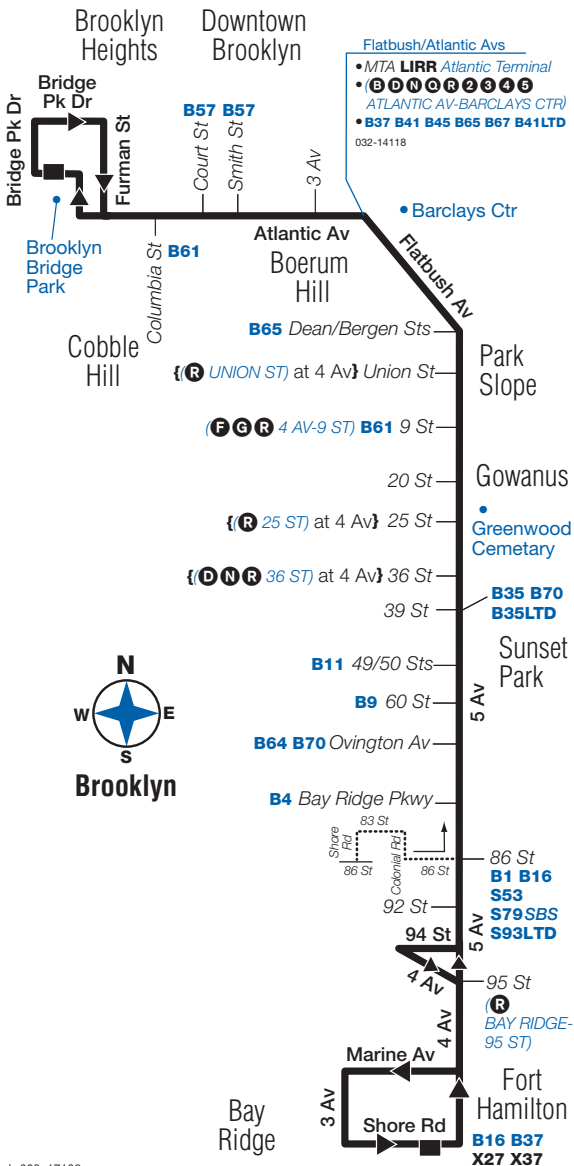

B63 MAP LEGEND

Local/Limited/SBS Bus Transfers: shown in bold blue type.

Express Bus Transfers: shown in bold black type.

■ Terminal

(R) STATION NAME

Subway Connection

MTA **LIRR** Railroad Station

..... Supplemental Service
School Days (early PM)

• Point of Interest

For Accessible subway stations, travel directions and other information:

Call 511 or visit www.mta.info