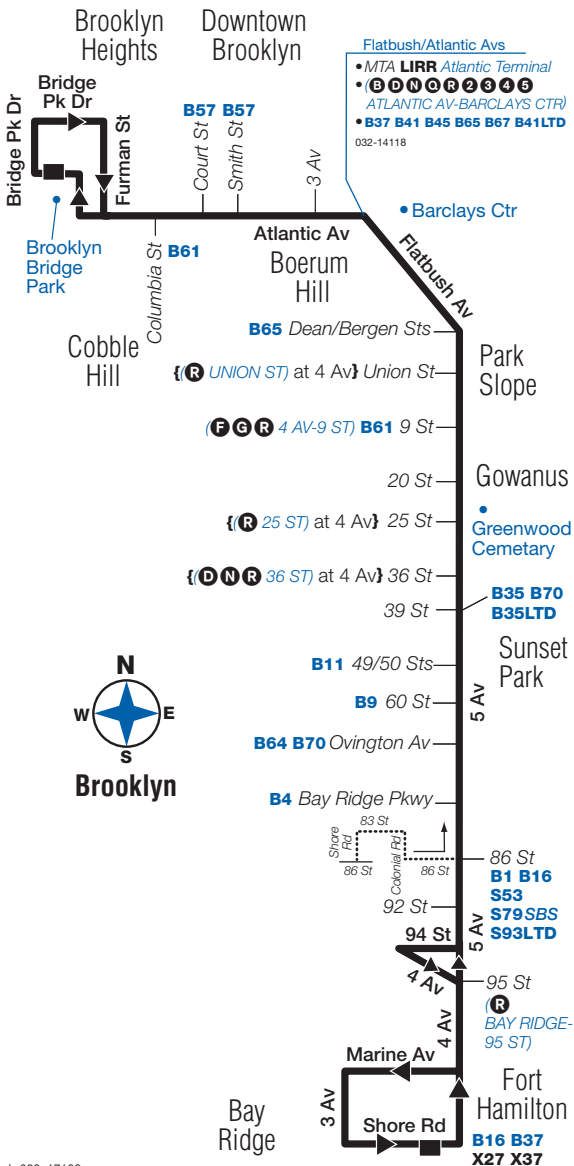

br063a17192_cs

B63 MAP LEGEND

Local/Limited/SBS Bus Transfers: shown in bold blue type.

Express Bus Transfers: shown in bold black type.

■ Terminal

(R) STATION NAME

Subway Connection

MTA **LIRR** Railroad Station

..... Supplemental Service
School Days (early PM)

• Point of Interest

For Accessible subway stations, travel directions and other information:

Call 511 or visit www.mta.info