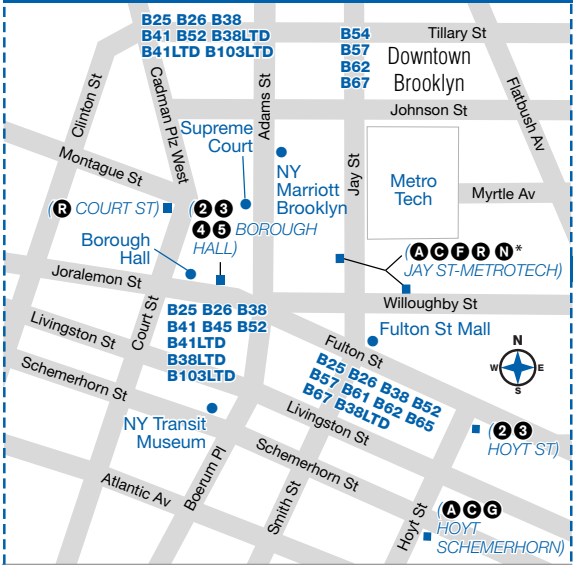

DOWNTOWN BROOKLYN AREA DETAIL

* Serves station late nights.