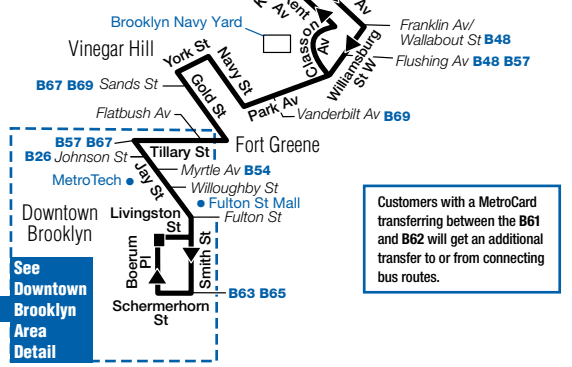

DOWNTOWN BROOKLYN AREA DETAIL

* Serves station late nights.

br062a16123_cs

B62 MAP LEGEND

- Local/Limited/SBS Bus Transfers:** shown in bold blue type.
- Terminal** (represented by a black square)
- STATION NAME** (represented by a blue circle with a white dot)
- Connecting Subway Line** (represented by a blue circle with a white line)
- Point of Interest** (represented by a blue dot)
- MTA LIRR Railroad Station** (represented by a blue circle with a white dot)