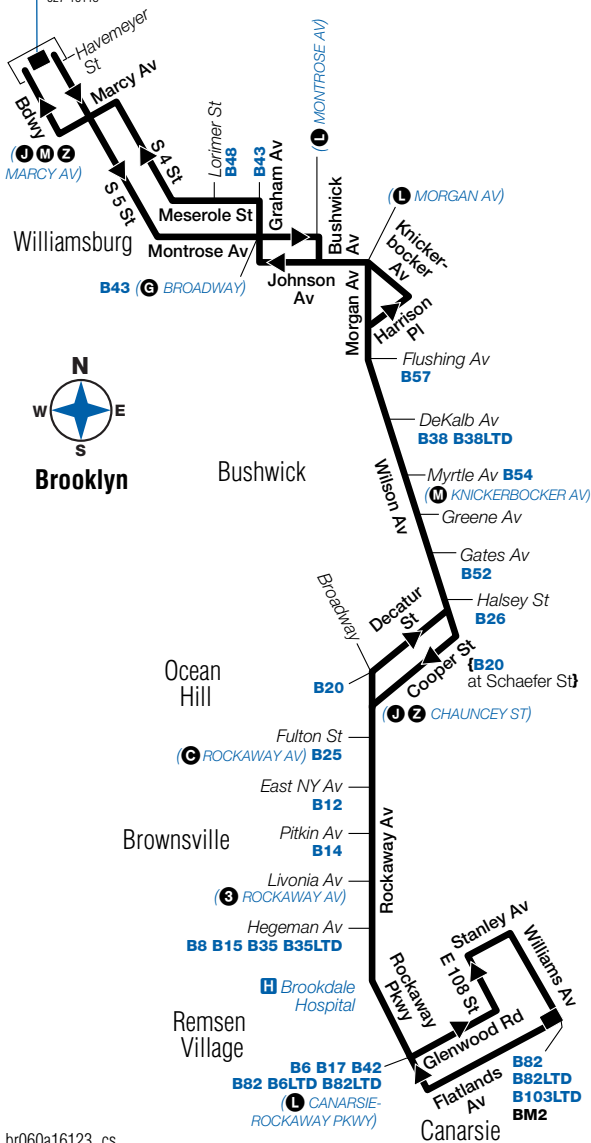

Williamsburg Bridge Plaza

- (J M Z) MARCY AV
- B24 B32 B39 B46 B62 Q54 Q59 B44 SBS

027-16118

Brooklyn

Bushwick

Ocean Hill

Brownsville

Remsen Village