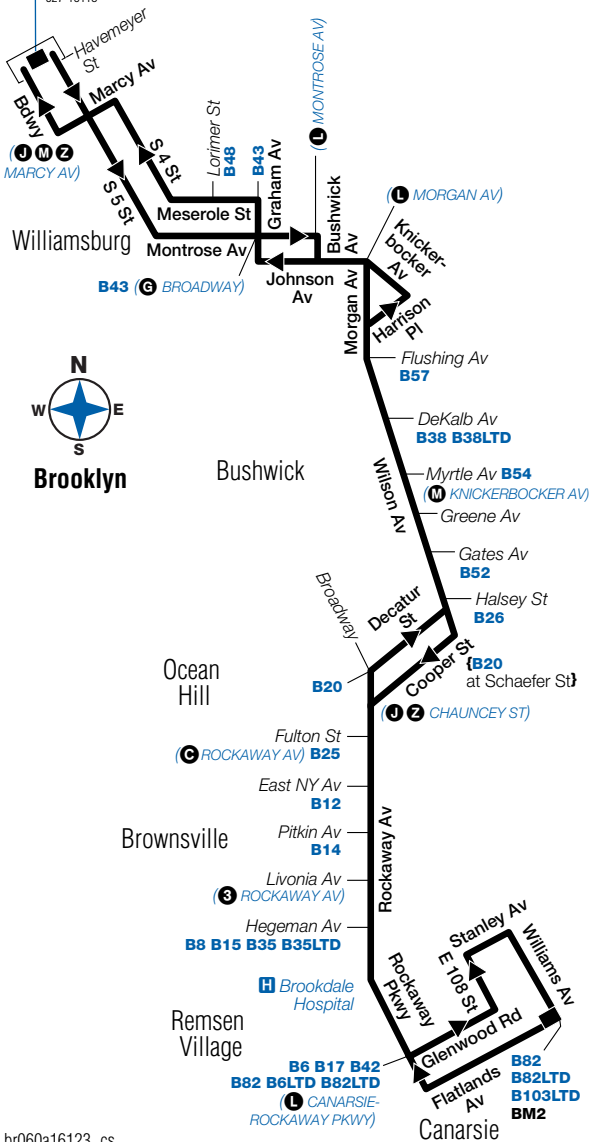

Williamsburg Bridge Plaza

- (J M Z) MARCY AV
- B24 B32 B39 B46 B62 Q54 Q59 B44 SBS

027-16118

br060a16123_cs

B60 MAP LEGEND

Local/Limited/SBS Bus Transfers: shown in bold blue type.

Express Bus Transfers: shown in bold black type.