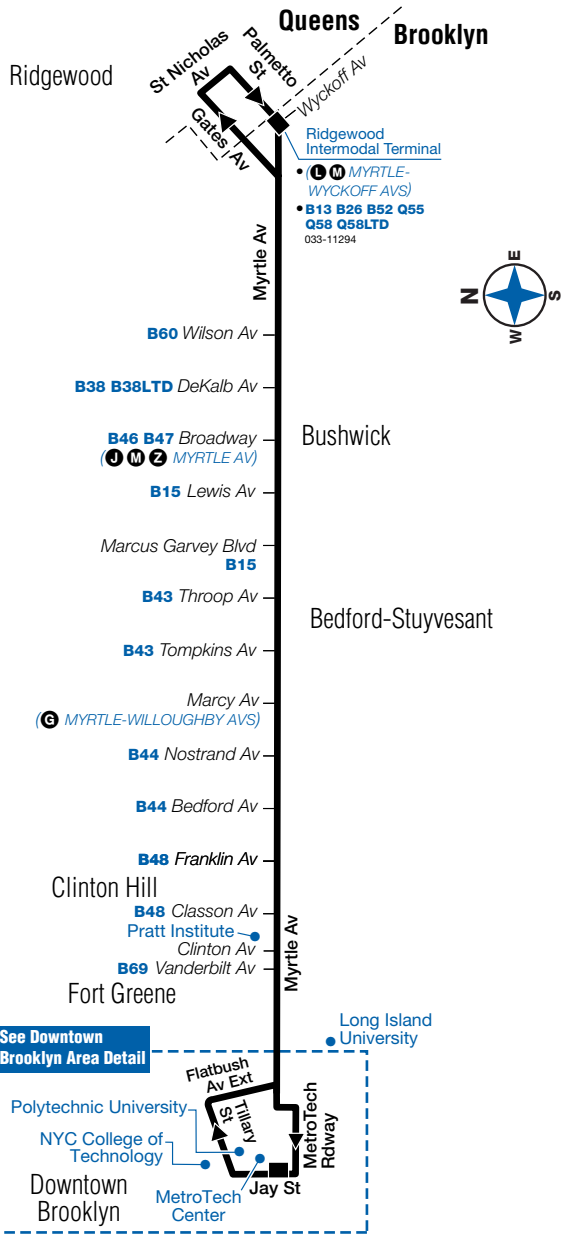

B54 MAP LEGEND

Local/Limited/SBS Bus Transfers: shown in bold blue type.

- Terminal
- Point of Interest
- **(M STATION NAME)** Connecting Subway Line

For Accessible subway stations, travel directions and other information:
Call 511 or visit www.mta.info