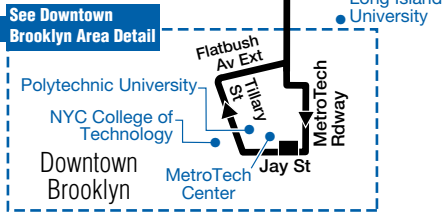

B54 Sunday service to Ridgewood, Queens, cont.

Dwntwn Bklyn MetroTech Center	Fort Greene Myrtle Av/ Vanderbilt Av	Fort Greene Myrtle Av/ Nostrand Av	Bushwick Myrtle Av/ Broadway	Ridgewood Intermodal Terminal
10:17	10:26	10:34	10:40	10:48
10:37	10:46	10:54	11:00	11:08
10:57	11:06	11:14	11:20	11:28
11:17	11:26	11:34	11:40	11:48
11:37	11:46	11:54	12:00	12:08
11:57	12:06	12:12	12:18	12:26
12:17	12:25	12:31	12:37	12:45
12:37	12:45	12:51	12:57	1:05
12:57	1:05	1:11	1:17	1:25
1:37	1:45	1:51	1:57	2:05

NOTES

B54 MAP LEGEND

Local/Limited/SBS Bus Transfers: shown in bold blue type.

- Terminal
- Point of Interest
- (M STATION NAME)** Connecting Subway Line

For Accessible subway stations, travel directions and other information:
Call 511 or visit www.mta.info