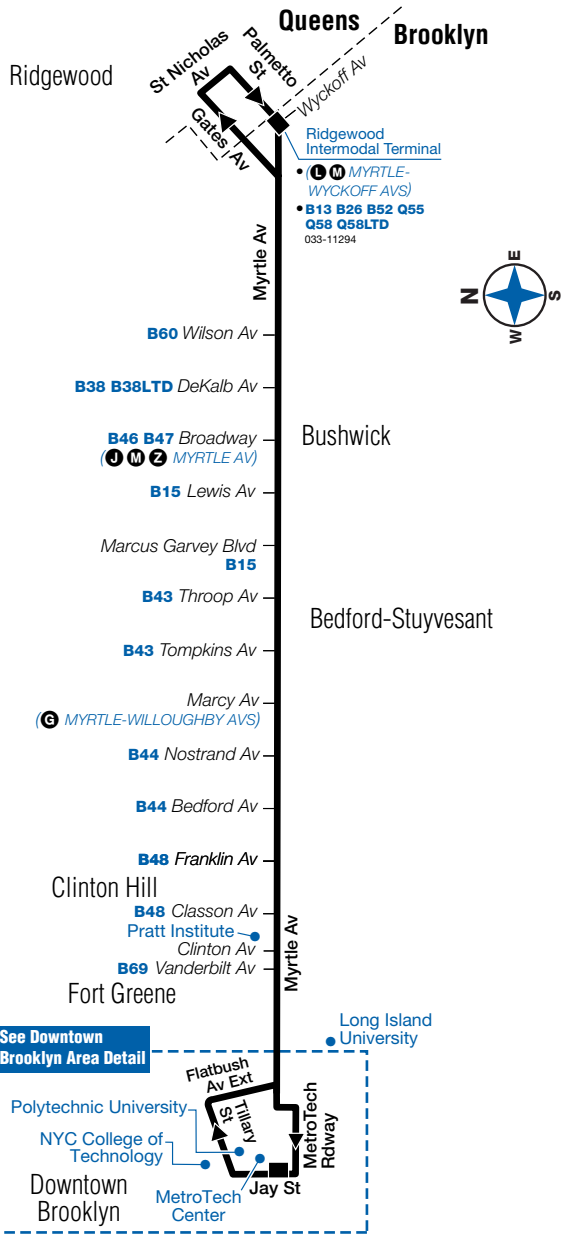

B54 Sunday service to Ridgewood, Queens, cont.

Dwntwn Bklyn MetroTech Center	Fort Greene Myrtle Av/ Vanderbilt Av	Fort Greene Myrtle Av/ Nostrand Av	Bushwick Myrtle Av/ Broadway	Ridgewood Intermodal Terminal
10:17	10:26	10:34	10:40	10:48
10:37	10:46	10:54	11:00	11:08
10:57	11:06	11:14	11:20	11:28
11:17	11:26	11:34	11:40	11:48
11:37	11:46	11:54	12:00	12:08
11:57	12:06	12:12	12:18	12:26
12:17	12:25	12:31	12:37	12:45
12:37	12:45	12:51	12:57	1:05
12:57	1:05	1:11	1:17	1:25
1:37	1:45	1:51	1:57	2:05

NOTES

DOWNTOWN BROOKLYN AREA DETAIL

* Serves station late nights.

See Downtown Brooklyn Area Detail

Polytechnic University
NYC College of Technology
MetroTech Center

Downtown Brooklyn

Flatbush Av Ext
St Mark St
MetroTech Railway