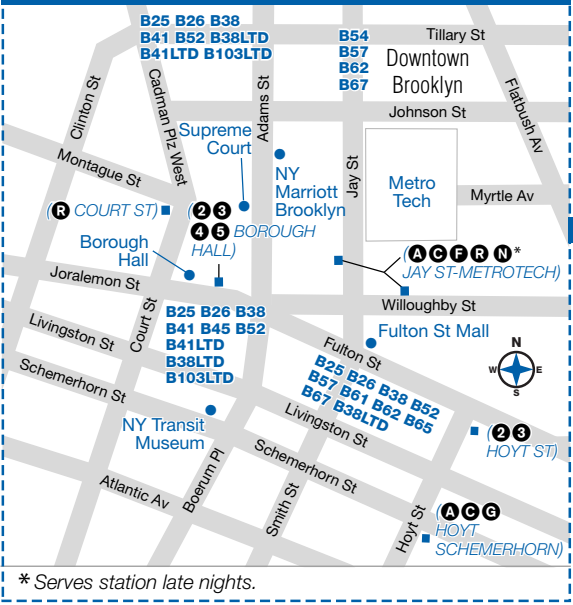

B54 Sunday service to Ridgewood, Queens, cont.

Dwntwn Bklyn MetroTech Center	Fort Greene Myrtle Av/ Vanderbilt Av	Fort Greene Myrtle Av/ Nostrand Av	Bushwick Myrtle Av/ Broadway	Ridgewood Intermodal Terminal
10:17	10:26	10:34	10:40	10:48
10:37	10:46	10:54	11:00	11:08
10:57	11:06	11:14	11:20	11:28
11:17	11:26	11:34	11:40	11:48
11:37	11:46	11:54	12:00	12:08
11:57	12:06	12:12	12:18	12:26
12:17	12:25	12:31	12:37	12:45
12:37	12:45	12:51	12:57	1:05
12:57	1:05	1:11	1:17	1:25
1:37	1:45	1:51	1:57	2:05

NOTES

DOWNTOWN BROOKLYN AREA DETAIL

* Serves station late nights.

See Downtown Brooklyn Area Detail

Polytechnic University
NYC College of Technology
MetroTech Center

Downtown Brooklyn

Flatbush Av Ext
St Mark St
MetroTech Railway

Jay St

br054a16182_cs

B54 MAP LEGEND

- Local/Limited/SBS Bus Transfers:** shown in bold blue type.
- Terminal
 - Point of Interest
 - (M)** STATION NAME
 - Connecting Subway Line

For Accessible subway stations, travel directions and other information:
Call 511 or visit www.mta.info