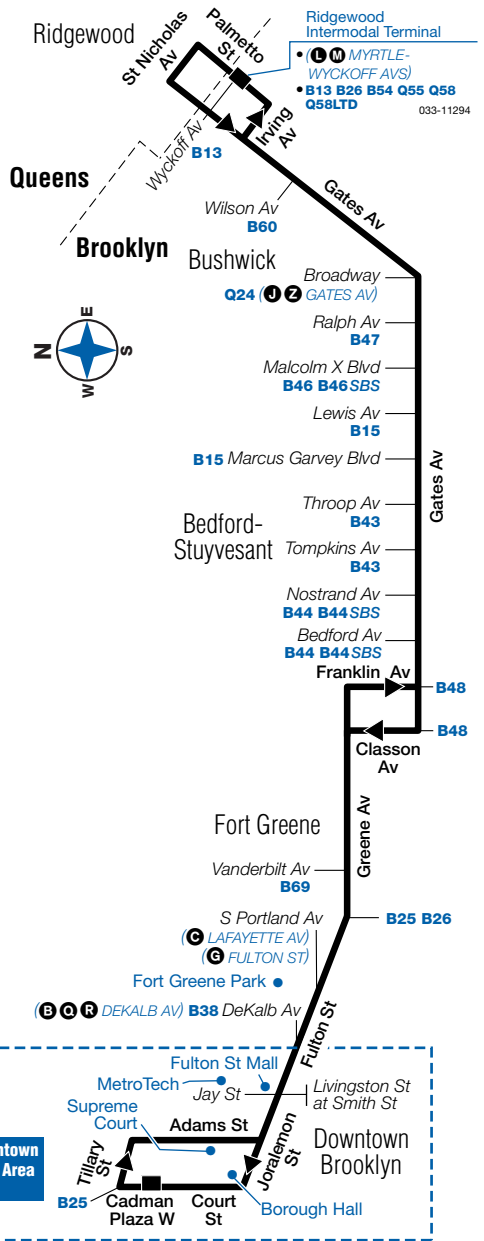

DOWNTOWN BROOKLYN AREA DETAIL

* Serves station late nights.

ad_dbklyn_13261

B52 MAP LEGEND

- **Local/Limited/SBS Bus Transfers:** shown in bold blue type.
- Terminal
- Point of Interest
- STATION NAME
- Connecting Subway Line

br052a16123_cs

For Accessible subway stations, travel directions and other information:

Call 511 or visit www.mta.info