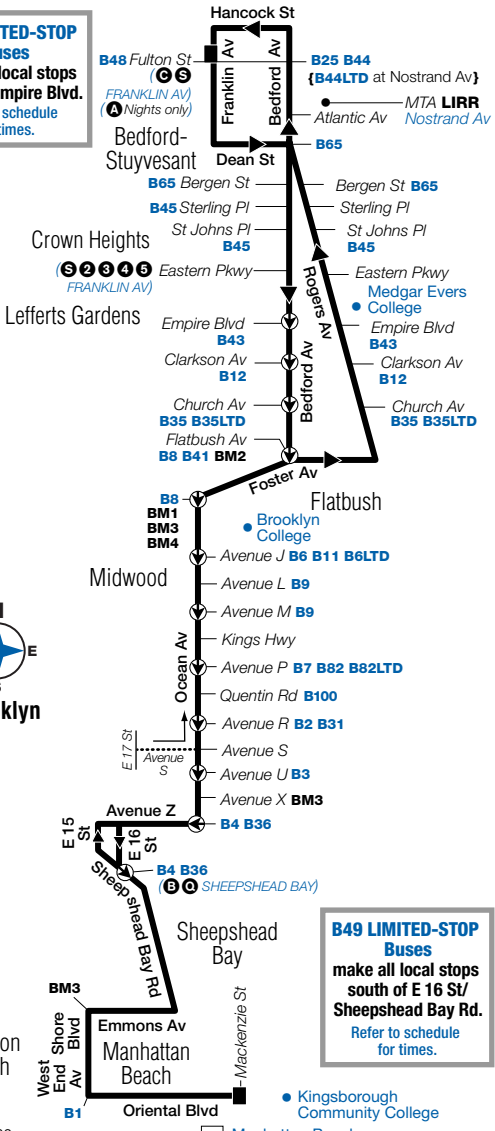

B49 LIMITED-STOP Buses
make all local stops
north of Empire Blvd.
Refer to schedule
for times.

B49 LIMITED-STOP Buses
make all local stops
south of E 16 St/
Sheepshead Bay Rd.
Refer to schedule
for times.

B49 MAP LEGEND

- **Local/Limited/SBS Bus Transfers:** shown in bold blue type.
- **Express Bus Transfers:** shown in bold black type.
- Terminal
- Limited-Stop
- C *STATION NAME*
  Subway Connection
- Stops in direction indicated
- **MTA LIRR**
  Railroad Station
- Supplemental Service School Days (early PM)
- Point of Interest

For Accessible subway stations, travel directions and other information:

Call 511 or visit www.mta.info

br049a13092_cs