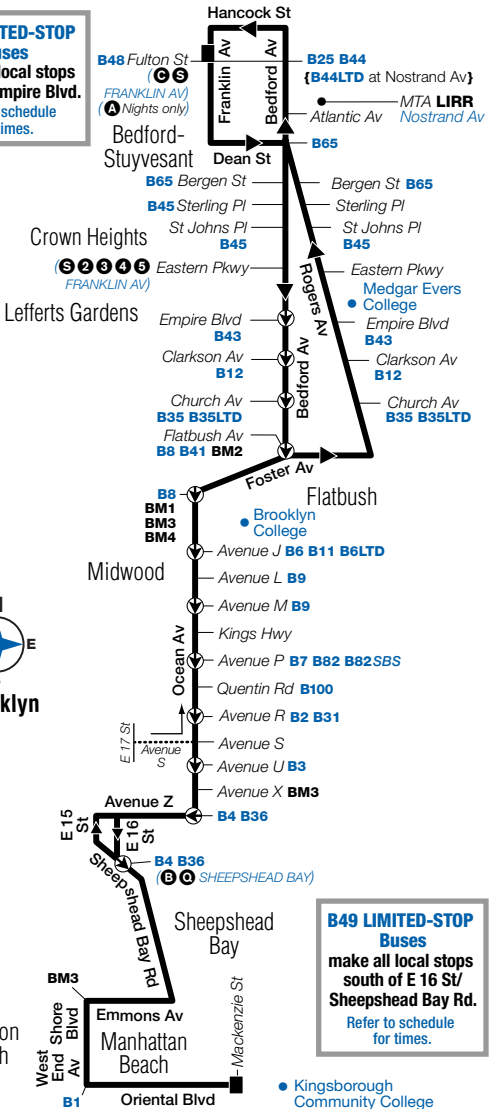

B49 LIMITED-STOP Buses make all local stops north of Empire Blvd. Refer to schedule for times.

B49 LIMITED-STOP Buses make all local stops south of E 16 St/ Sheepshead Bay Rd. Refer to schedule for times.

B49 MAP LEGEND

- **Local/Limited/SBS Bus Transfers:** shown in bold blue type.
- **Express Bus Transfers:** shown in bold black type.
- Terminal
- (C STATION NAME) Subway Connection
- MTA LIRR Railroad Station
- Limited-Stop
- Stops in direction indicated
- Supplemental Service School Days (early PM)
- Point of Interest

For Accessible subway stations, travel directions and other information:
Call 511 or visit www.mta.info