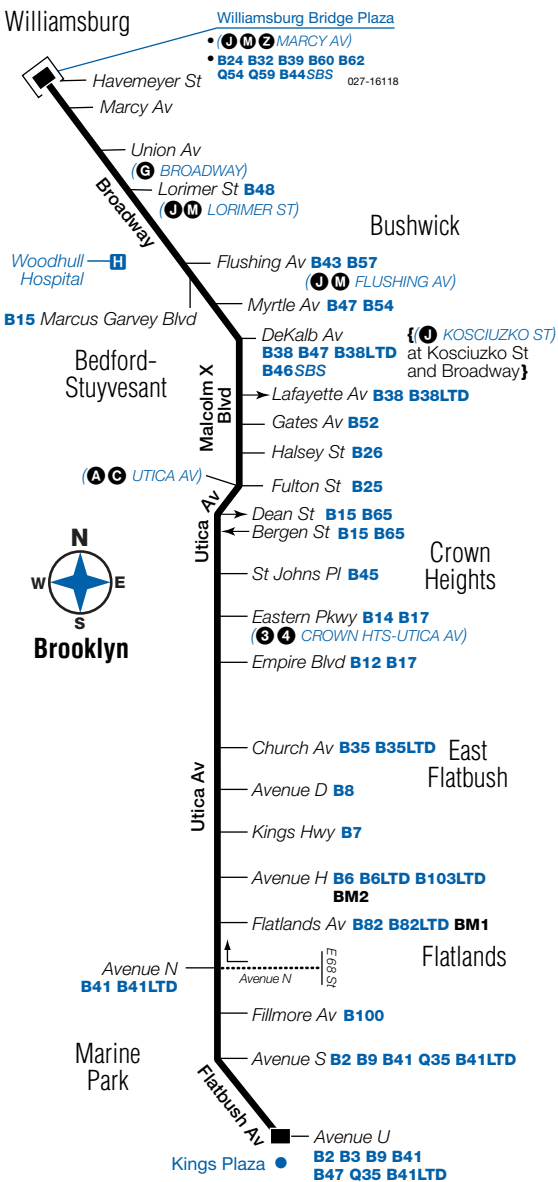

br046a15197_cs

B46 MAP LEGEND

Local/Limited/SBS Bus Transfers: shown in bold blue type.

Express Bus Transfers: shown in bold black type.

■ Terminal

..... Supplemental Service
School Days (early PM)

(J) STATION NAME
Subway Connection

• Point of Interest

For Accessible subway stations, travel directions
and other information:

Call 511 or visit www.mta.info