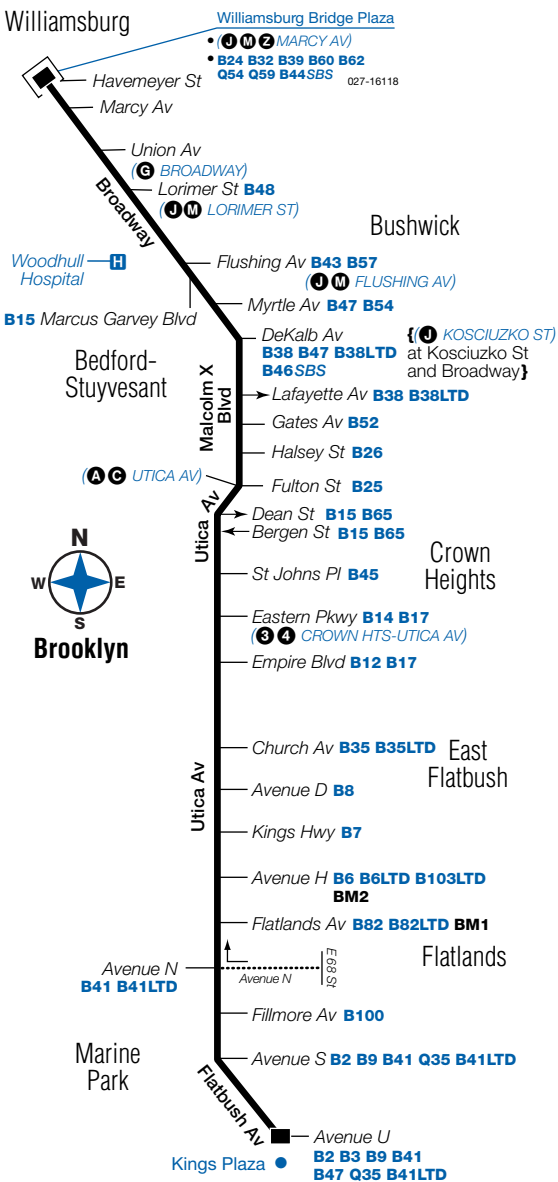

br046a15197_cs

B46 MAP LEGEND

Local/Limited/SBS Bus Transfers: shown in bold blue type.

Express Bus Transfers: shown in bold black type.

■ Terminal

..... Supplemental Service School Days (early PM)

(J) STATION NAME
Subway Connection

• Point of Interest

For Accessible subway stations, travel directions and other information:

Call 511 or visit www.mta.info