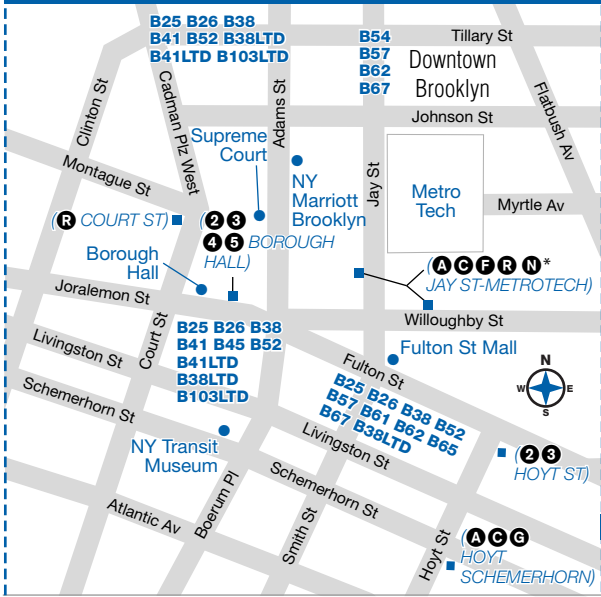

DOWNTOWN BROOKLYN AREA DETAIL

* Serves station late nights.

ad_dbklyn_13261