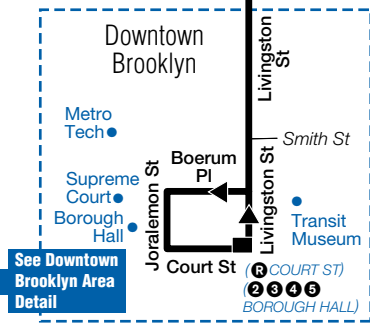

See Downtown Brooklyn Area Detail

br045a16123_cs

B45 MAP LEGEND

Local/Limited/SBS Bus Transfers: shown in bold blue type.

- Terminal
- MTA **LIRR** Railroad Station
- (2) STATION NAME
- Point of Interest
- Subway Connection

For Accessible subway stations, travel directions and other information:
Call 511 or visit www.mta.info

ad_dbklyn_13261

* Serves station late nights.