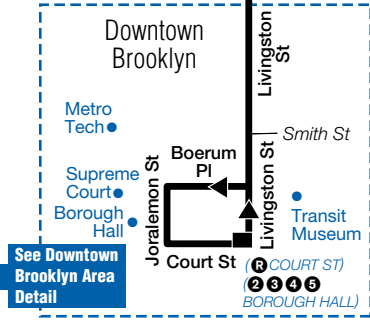

See Downtown Brooklyn Area Detail

br045a16123_cs

B45 MAP LEGEND

Local/Limited/SBS Bus Transfers: shown in bold blue type.

■ Terminal

● MTA **LIRR** Railroad Station

② STATION NAME

● Point of Interest

Subway Connection

For Accessible subway stations, travel directions and other information:

Call 511 or visit www.mta.info