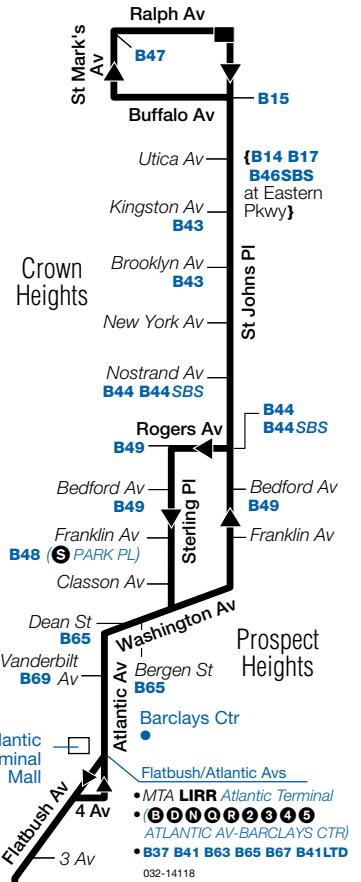

See Downtown Brooklyn Area Detail

br045a16123_cs

B45 MAP LEGEND

Local/Limited/SBS Bus Transfers: shown in bold blue type.

- Terminal
- MTA **LIRR** Railroad Station
- (2) STATION NAME
- Point of Interest
- Subway Connection

For Accessible subway stations, travel directions and other information:
Call 511 or visit www.mta.info

ad_dbklyn_13261

* Serves station late nights.