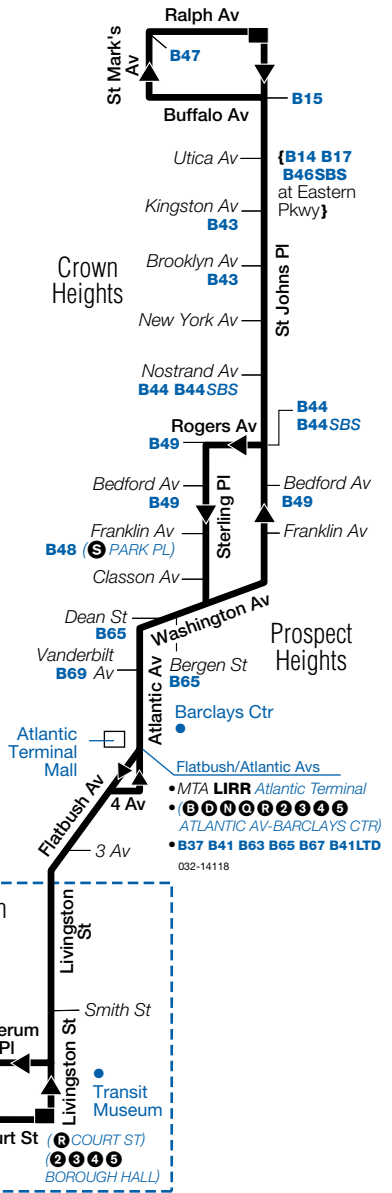

br045a16123_cs

B45 MAP LEGEND

Local/Limited/SBS Bus Transfers: shown in bold blue type.

Terminal	MTA LIRR Railroad Station
(2 STATION NAME)	Point of Interest
Subway Connection	

For Accessible subway stations, travel directions
and other information:
Call 511 or visit www.mta.info