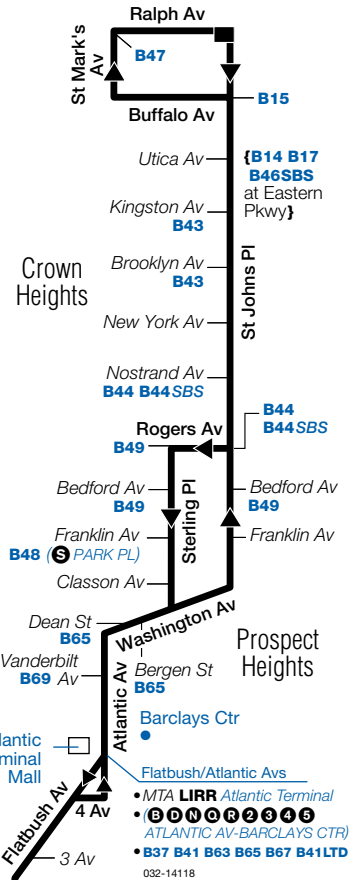

DOWNTOWN BROOKLYN AREA DETAIL

* Serves station late nights.

ad_dbklyn_13261

See Downtown Brooklyn Area Detail

br045a16123_cs

B45 MAP LEGEND

Local/Limited/SBS Bus Transfers: shown in bold blue type.

■ Terminal

● MTA **LIRR** Railroad Station

② STATION NAME

● Point of Interest

Subway Connection

For Accessible subway stations, travel directions and other information:

Call 511 or visit www.mta.info