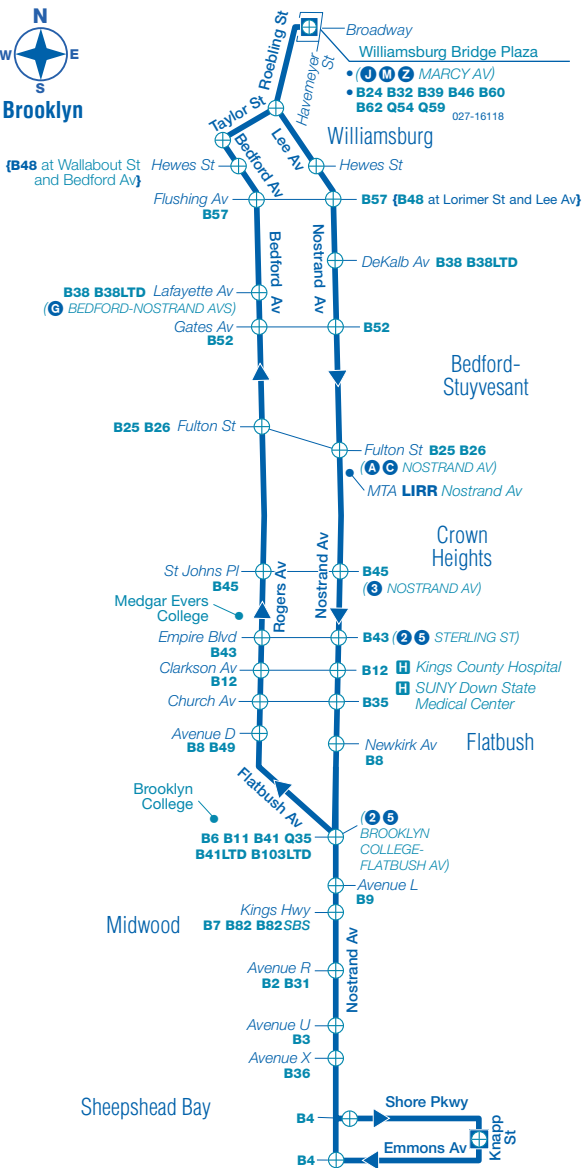

Brooklyn

br044s18253_cs

B44+selectbus service MAP LEGEND

Local/Limited/SBS Bus Transfers: shown in bold light blue type.

Terminal

Stop

Point of Interest

(A) STATION NAME

Subway Connection

MTA LIRR

Railroad Station

For Accessible subway stations, travel directions and other information:

Call 511 or visit www.mta.info