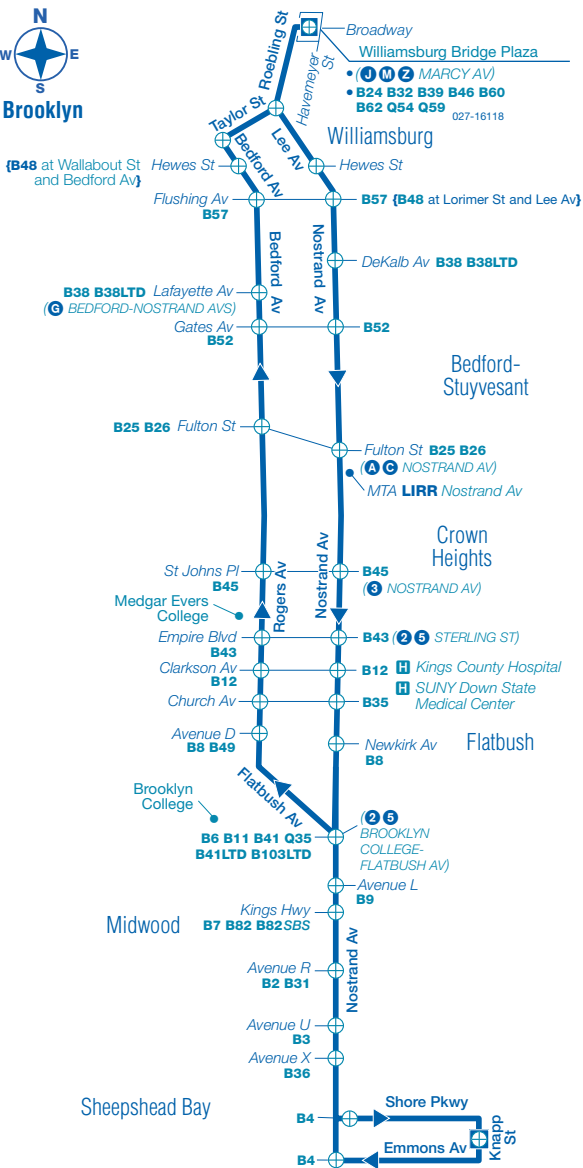

Brooklyn

br044s18253_cs

B44+selectbus service MAP LEGEND

Local/Limited/SBS Bus Transfers: shown in bold light blue type.

Terminal

Stop

Point of Interest

(A STATION NAME)

Subway Connection

MTA LIRR

Railroad Station

For Accessible subway stations, travel directions and other information:

Call 511 or visit www.mta.info