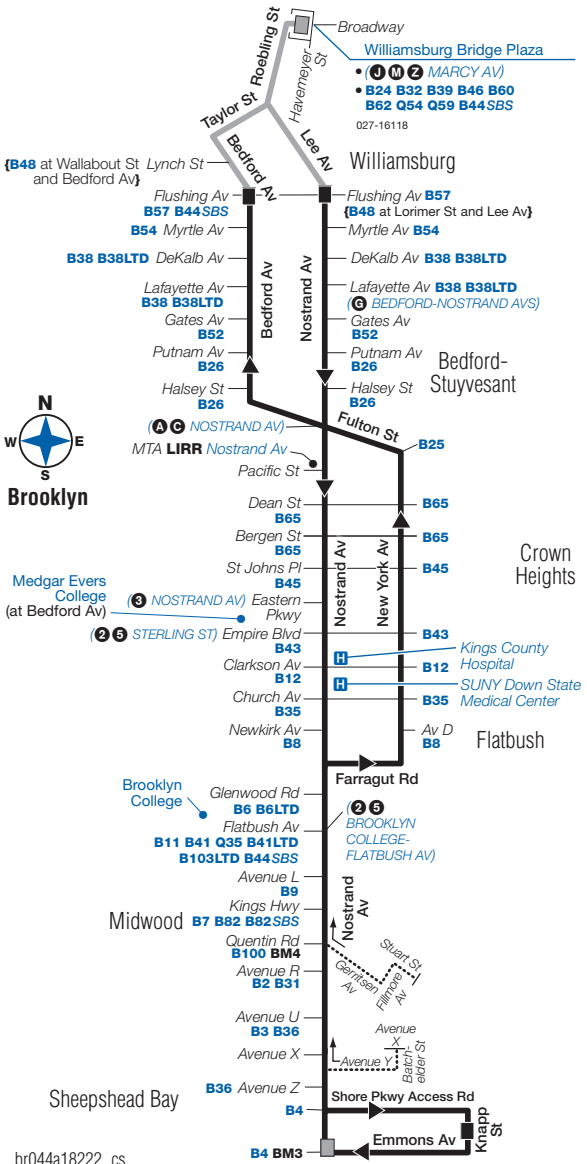

B44 MAP LEGEND

Local/Limited/SBS Bus Transfers: shown in bold blue type.

Express Bus Transfers: shown in bold black type.

■ Terminal

■ Late Night Terminal

(A) STATION NAME
Subway Connection

● Point of Interest

MTA LIRR
Railroad Station

..... Supplemental Service
School Days (early PM)

— Late Night Service

For Accessible subway stations, travel directions and other information:

Call 511 or visit www.mta.info