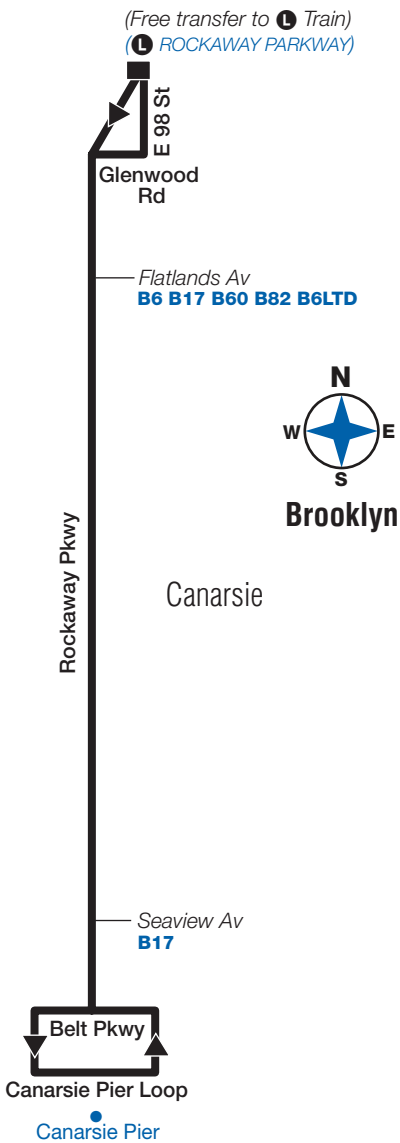

br042a12017_cs

B42 MAP LEGEND

- **Local/Limited/SBS Bus Transfers:** shown in bold blue type.
- Terminal
- Point of Interest
- (L) *STATION NAME*
  Subway Connection

For Accessible subway stations, travel directions and other information:
Call 511 or visit www.mta.info