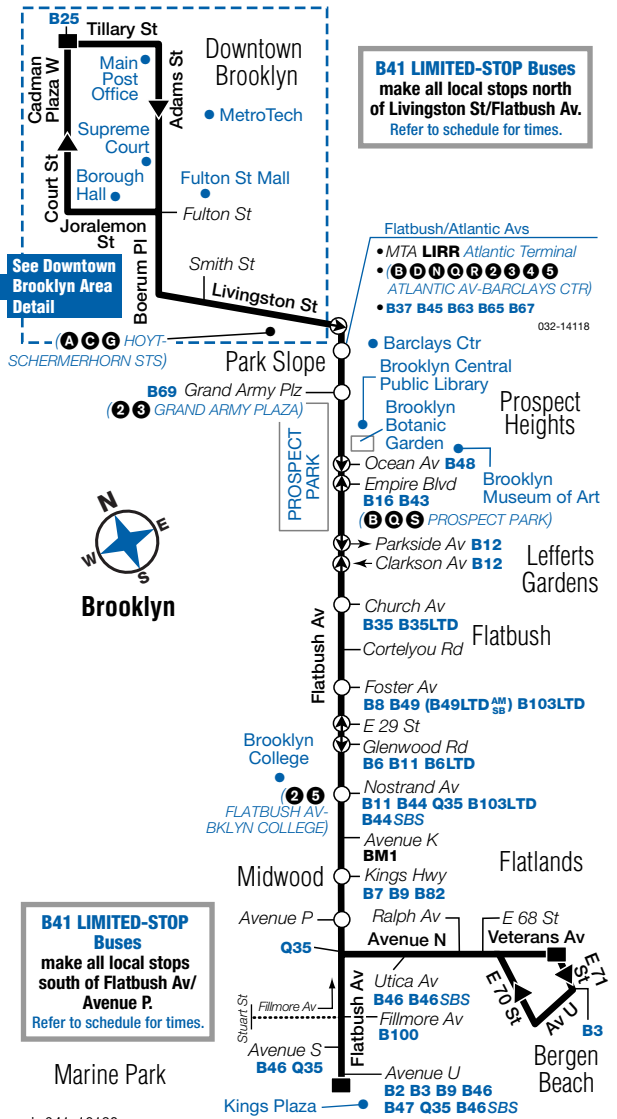

B41 MAP LEGEND

1. **Local/Limited/SBS Bus Transfers:** shown in bold blue type.
   Express Bus Transfers: shown in bold black type.

 Terminal A STATION NAME Limited Stop ↻ Stops in direction indicated	MTA LIRR Railroad Station Supplemental Service School Days (early PM) (SB) South-bound ● Point of Interest