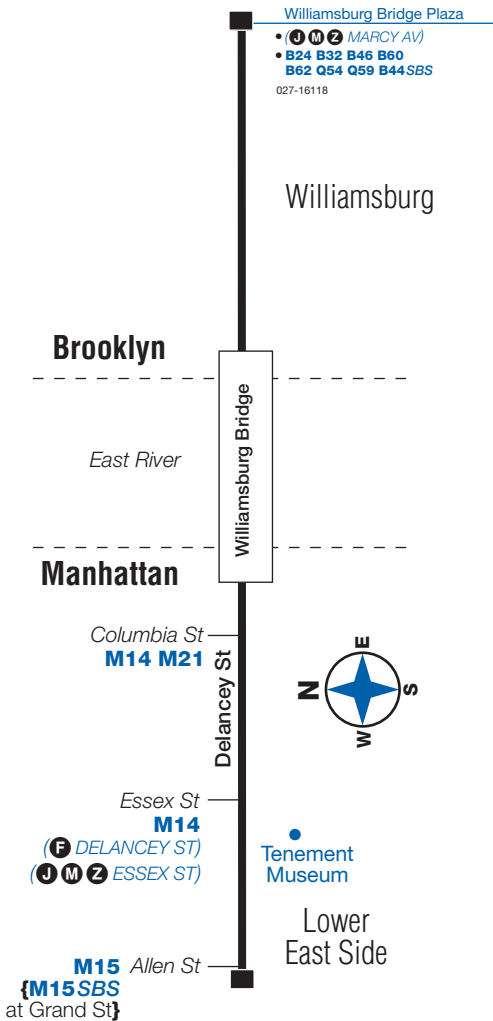

br039a16123_cs

B39 MAP LEGEND

Local/Limited/SBS Bus Transfers: shown in bold blue type.

■ Terminal

● Point of Interest

(J) STATION NAME

Subway Connection

For Accessible subway stations, travel directions and other information:

Call 511 or visit www.mta.info