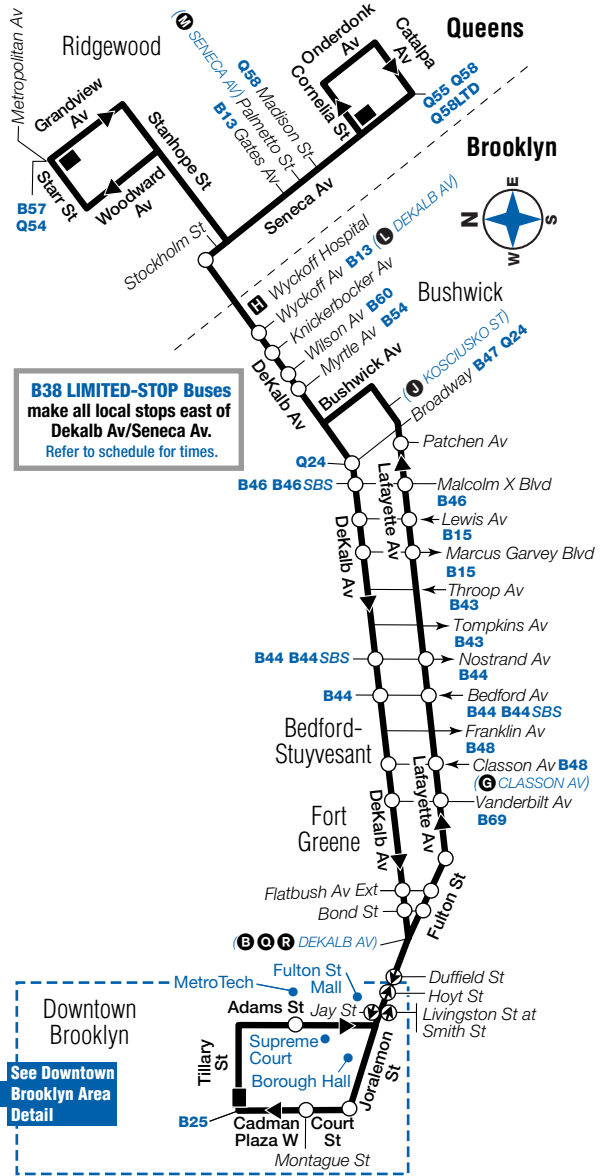

br038a16123_cs

For Accessible subway stations, travel directions and other information:
Call 511 or visit www.mta.info