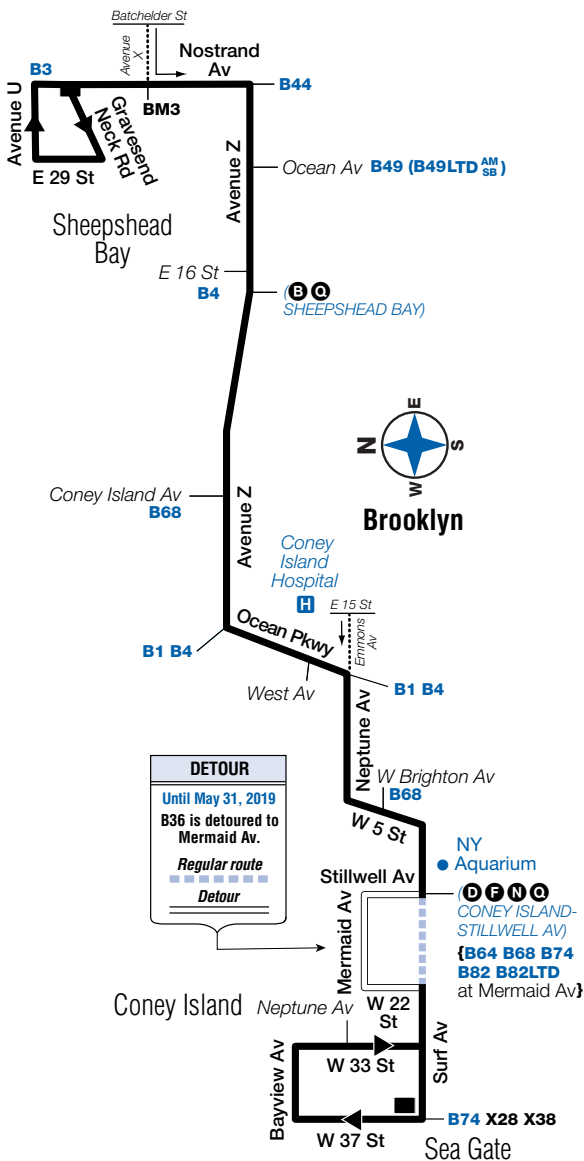

br036a18236_cs

B36 MAP LEGEND

Local/Limited/SBS Bus Transfers: shown in bold blue type.

Express Bus Transfers: shown in bold black type.

■ Terminal

..... Supplemental Service School Days (early PM)

(Q STATION NAME) Subway Connection

● Point of Interest

(SB) South-bound

For Accessible subway stations, travel directions and other information:

Call 511 or visit www.mta.info