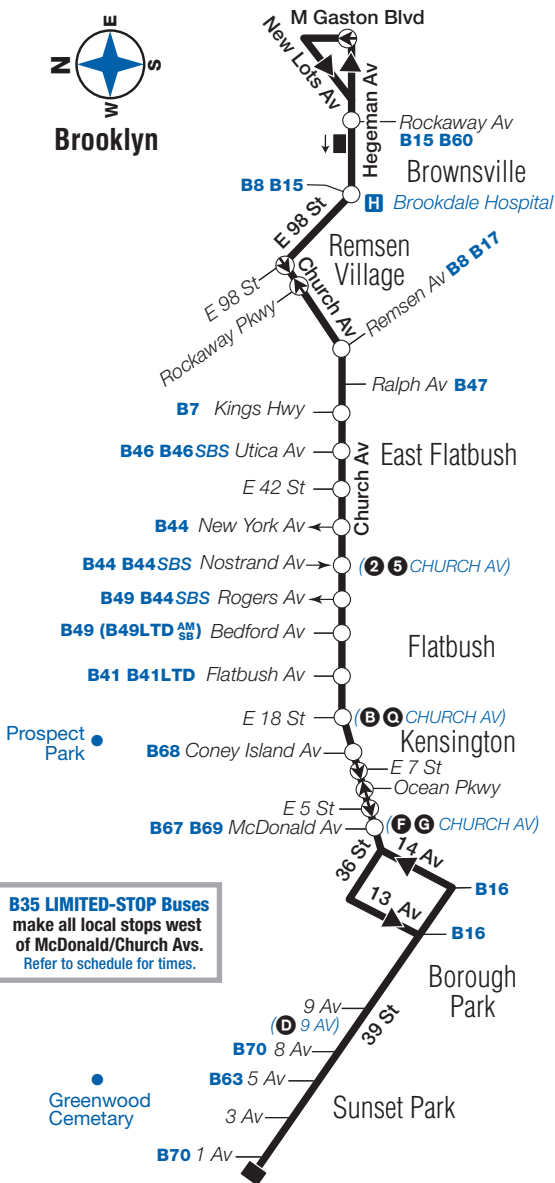

Brooklyn

B35 LIMITED-STOP Buses make all local stops west of McDonald/Church Aves. Refer to schedule for times.

br035a16123_cs

B35 MAP LEGEND

- **Local/Limited/SBS Bus Transfers:** shown in bold blue type.
- **Terminal** (black square)
- **Limited Stop** (white circle)
- **(2) STATION NAME** (Subway Connection)
- **(SB)** South-bound
- **Stops in direction indicated** (arrow)
- **Point of Interest** (blue dot)

For Accessible subway stations, travel directions and other information:
Call 511 or visit www.mta.info