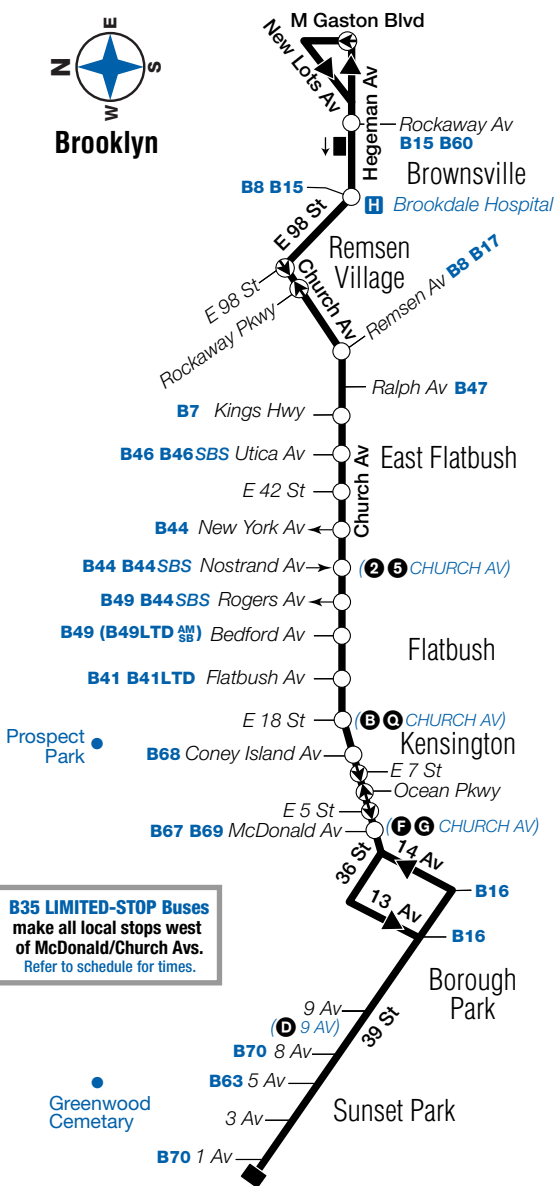

br035a16123_cs

B35 MAP LEGEND

Local/Limited/SBS Bus Transfers: shown in bold blue type.

■ Terminal

○ Limited Stop

(2) STATION NAME
Subway Connection

➤ Stops in direction indicated

(SB) South-bound

● Point of Interest

For Accessible subway stations, travel directions and other information:

Call 511 or visit www.mta.info