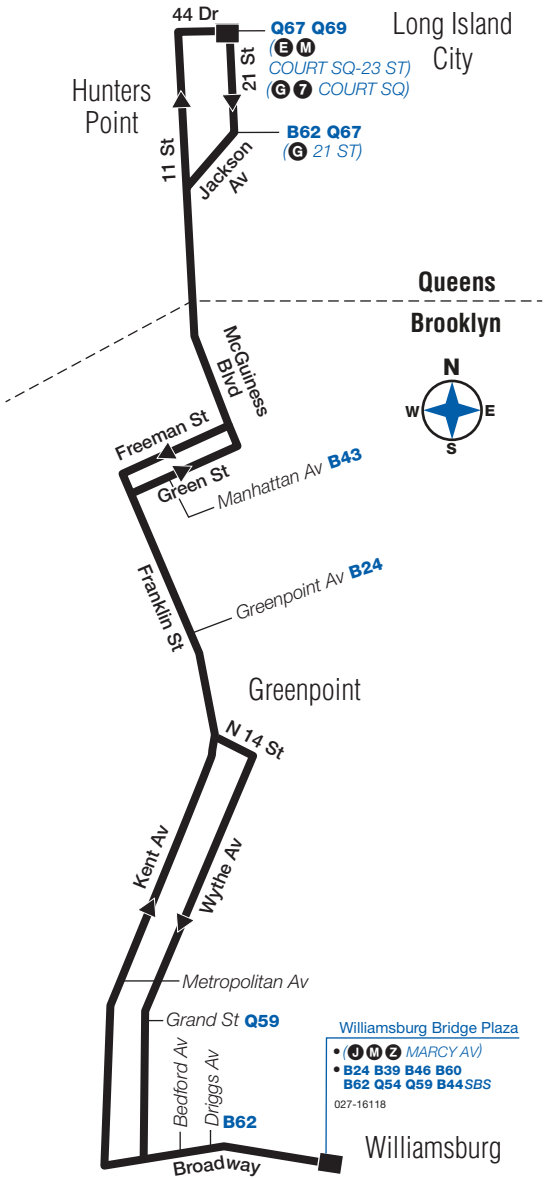

br032a16123_cs

B32 MAP LEGEND

Local/Limited/SBS Bus Transfers: shown in bold blue type.
Express Bus Transfers: shown in bold black type.

Terminal

(**G**) STATION NAME
Subway Connection

For Accessible subway stations, travel directions and other information:

Call 511 or visit www.mta.info