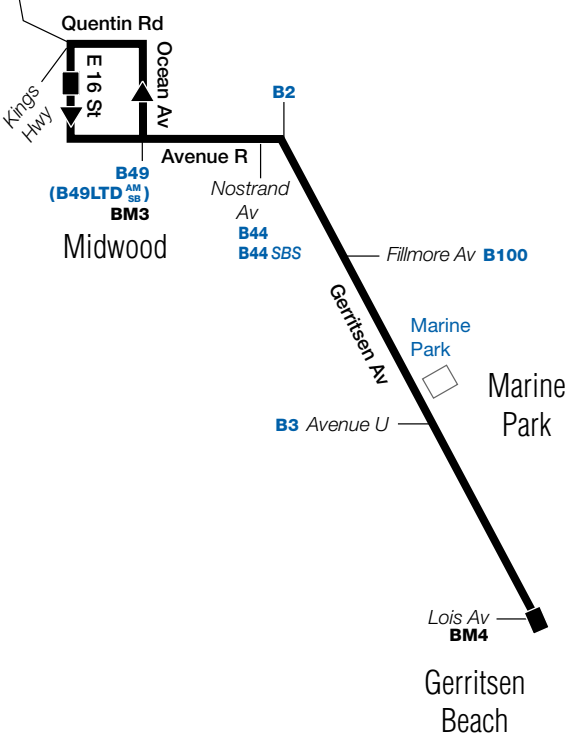

B2 B7
B82 B100
B82SBS
(B Q)
KINGS HWY

br031a18253_cs

B31 MAP LEGEND

- **Local/Limited/SBS Bus Transfers:** shown in bold blue type.
- **Express Bus Transfers:** shown in bold black type.
- Terminal
- (B STATION NAME)
  Subway Connection

For Accessible subway stations, travel directions and other information:
Call 511 or visit www.mta.info