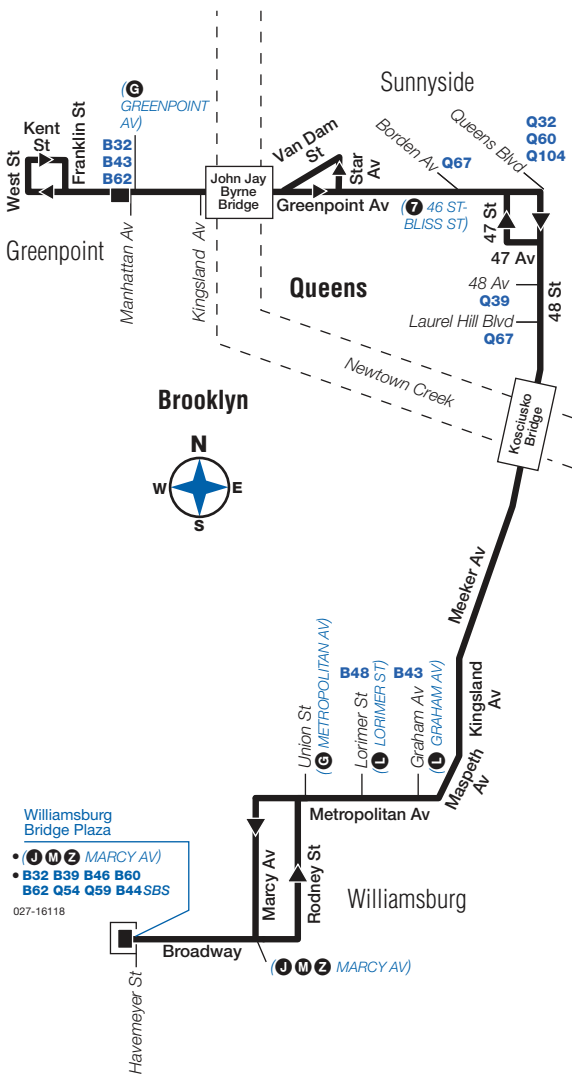

br024a16123_cs

B24 MAP LEGEND

Local/Limited/SBS Bus Transfers: shown in bold blue type.

Terminal
(G STATION NAME)
Subway Connection

For Accessible subway stations, travel directions and other information:

Call 511 or visit www.mta.info