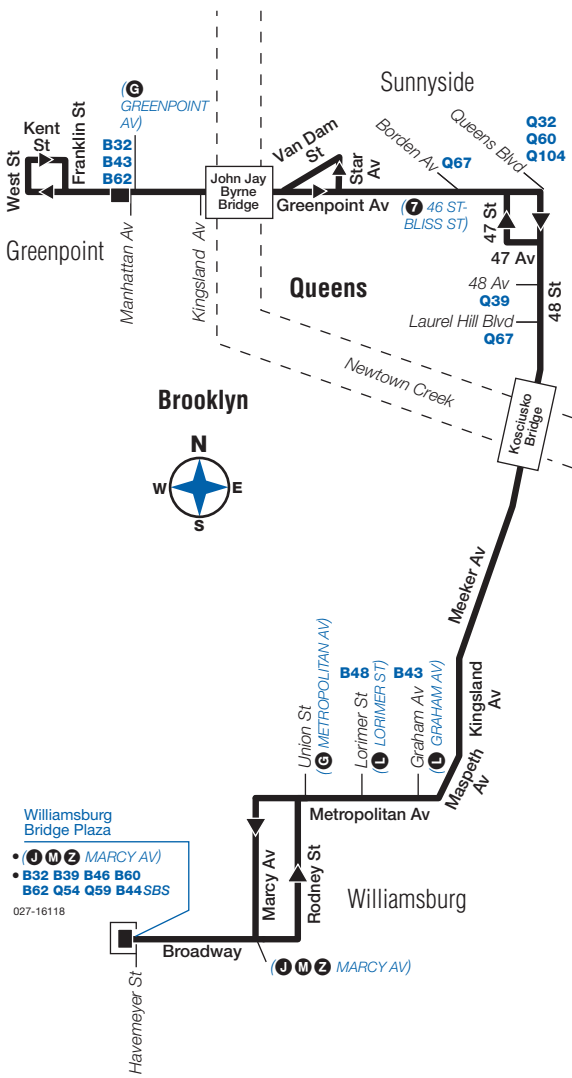

br024a16123_cs

B24 MAP LEGEND

Local/Limited/SBS Bus Transfers: shown in bold blue type.

Terminal
(G) STATION NAME
Subway Connection

For Accessible subway stations, travel directions and other information:

Call 511 or visit www.mta.info