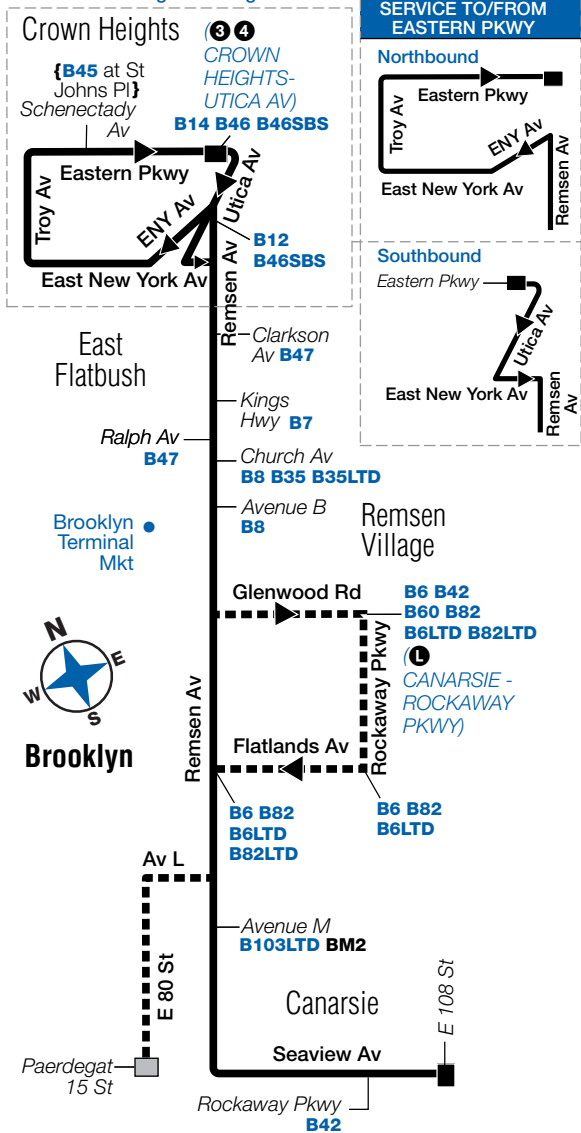

See Diagram At Right

br017a16123_cs

B17 MAP LEGEND

1. **Local/Limited/SBS Bus Transfers:** shown in bold blue type.
   Express Bus Transfers: shown in bold black type.
2. Terminal
   - ■■■ Part-time Service (weekday only)
   - (3 STATION NAME) Subway Connection
   - Part-time Terminal
   - Point of Interest

For Accessible subway stations, travel directions and other information:

Call 511 or visit www.mta.info