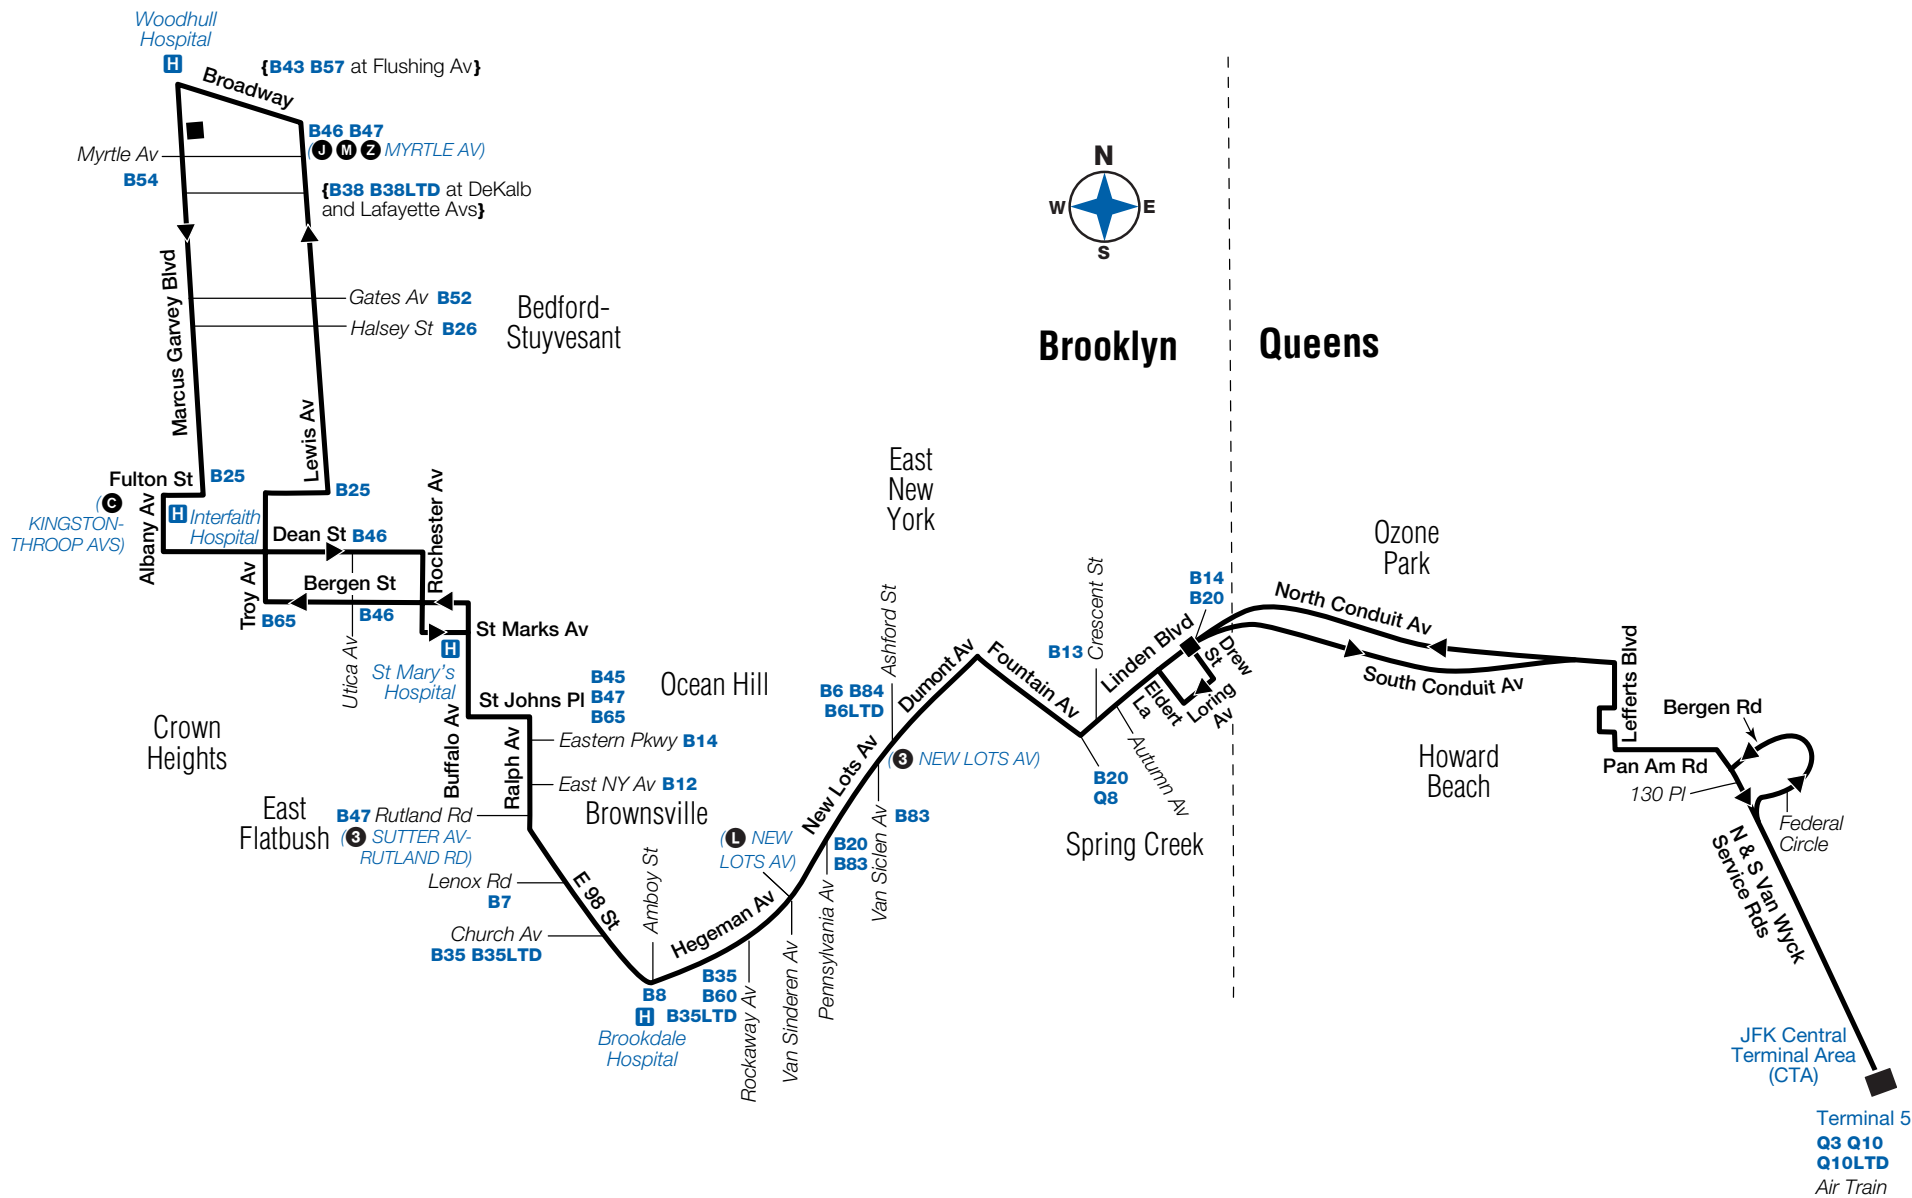

br015a16123_cs

B15 MAP LEGEND

- **Local/Limited/SBS Bus Transfers:** shown in bold blue type.
- Terminal
- MTA **LIRR** Railroad Station
- **(S)** STATION NAME
- Point of Interest
- Subway Connection

For Accessible subway stations, travel directions and other information:
Call 511 or visit www.mta.info