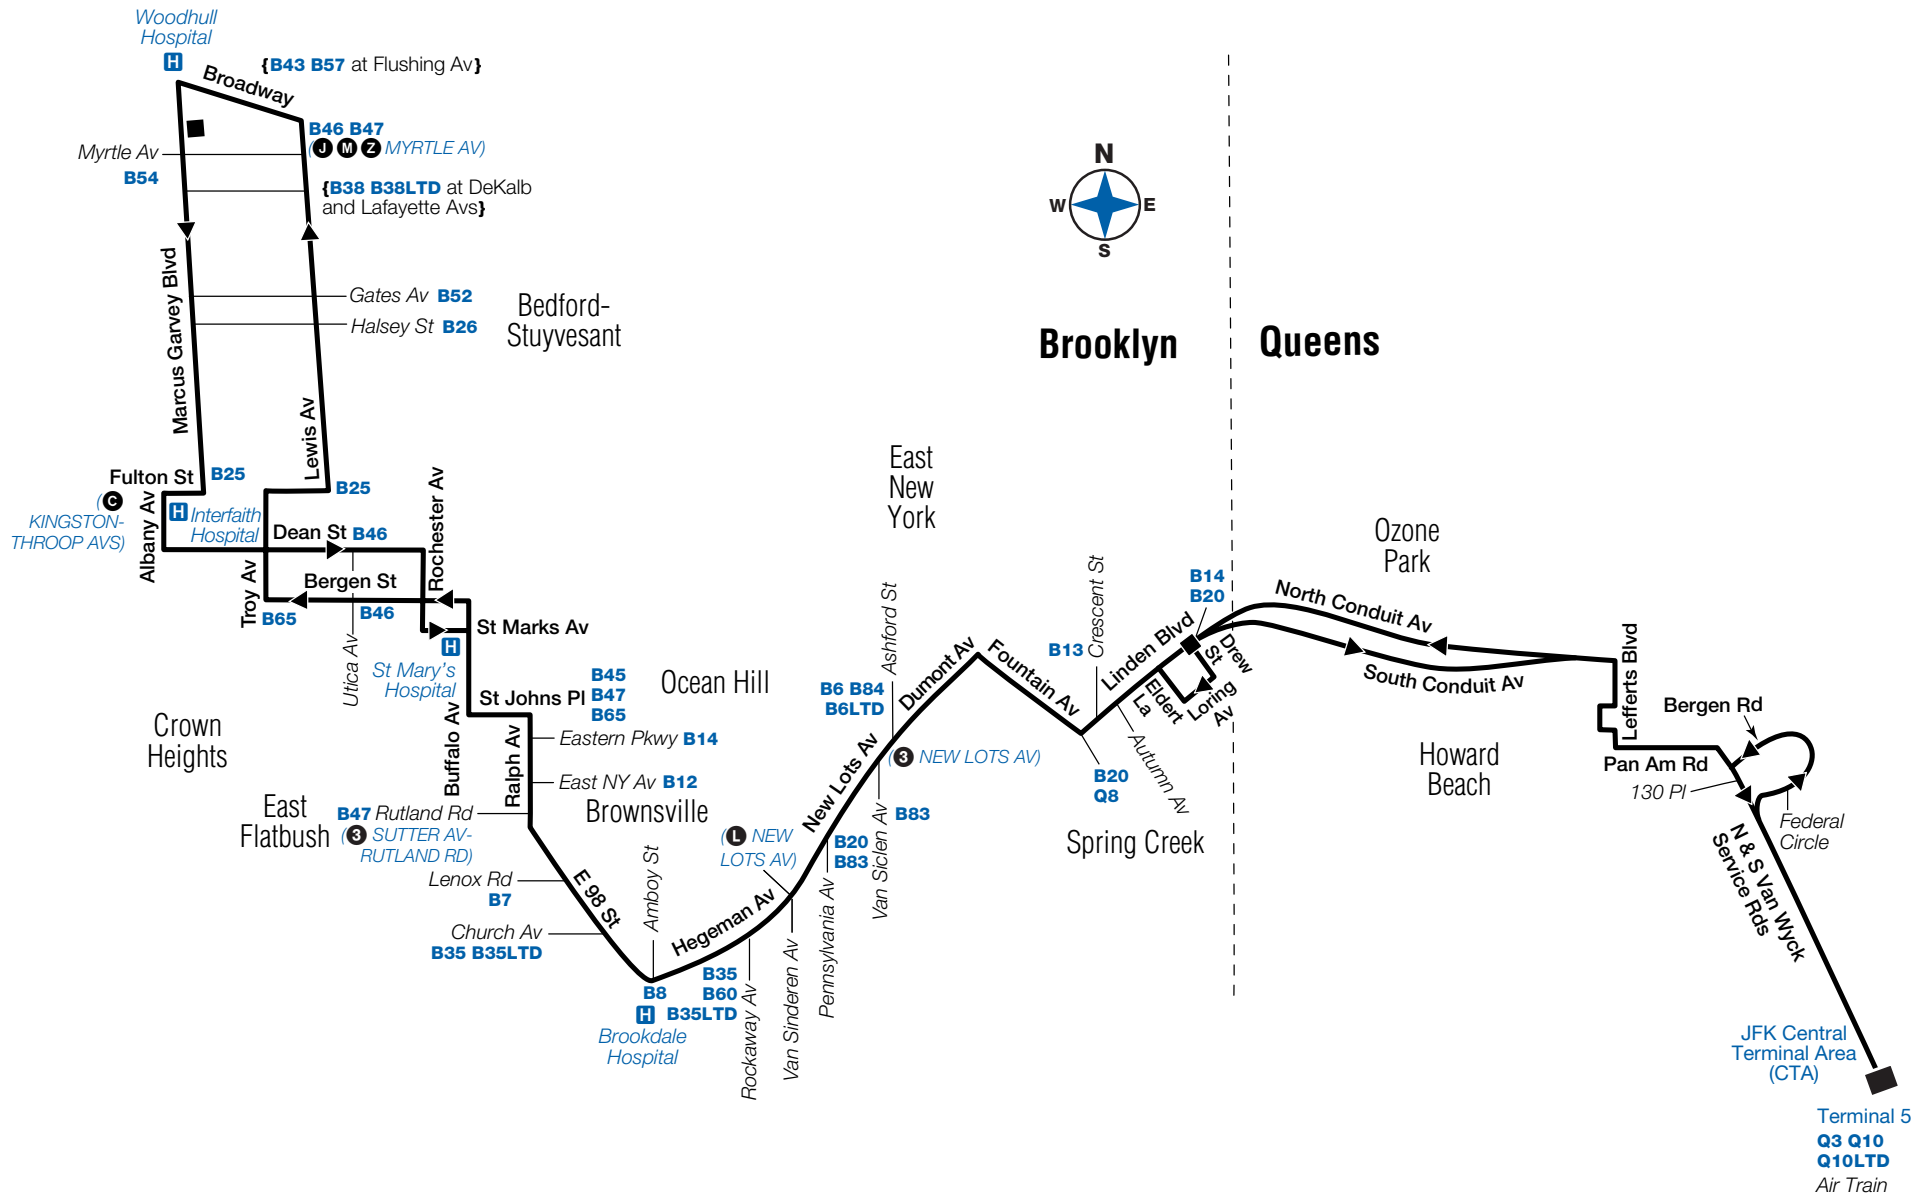

br015a16123_cs

B15 MAP LEGEND

- **Local/Limited/SBS Bus Transfers:** shown in bold blue type.
- Terminal
- MTA **LIRR** Railroad Station
- **(S) STATION NAME**
  Subway Connection
- Point of Interest

For Accessible subway stations, travel directions and other information:
Call 511 or visit www.mta.info