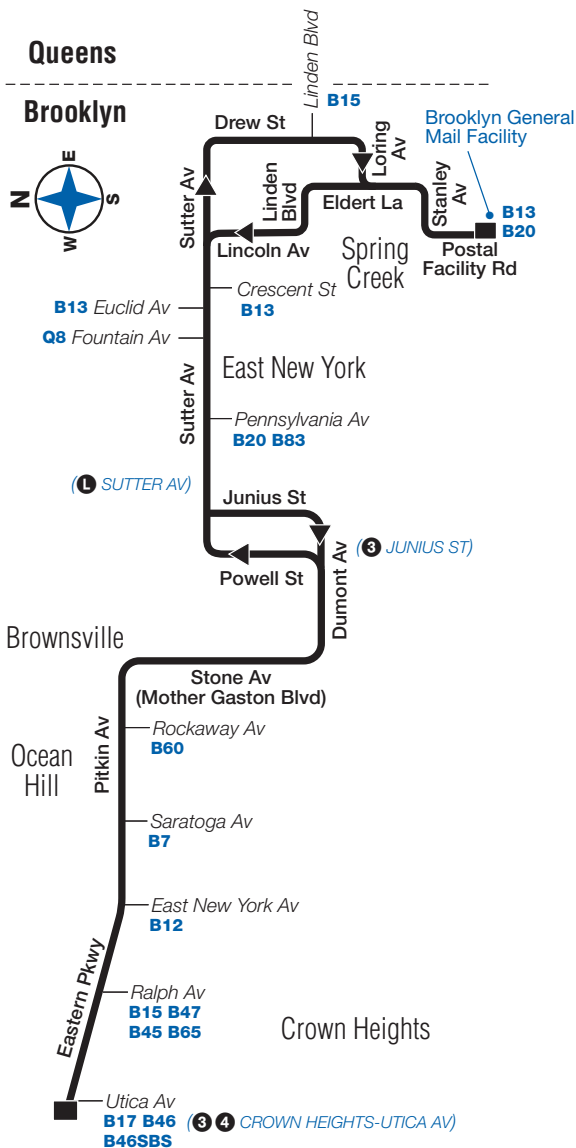

br014a16123_cs

B14 MAP LEGEND

Local/Limited/SBS Bus Transfers: shown in bold blue type.

Terminal

(L) STATION NAME

Subway Connection

• Point of Interest

For Accessible subway stations, travel directions and other information:

Call 511 or visit www.mta.info