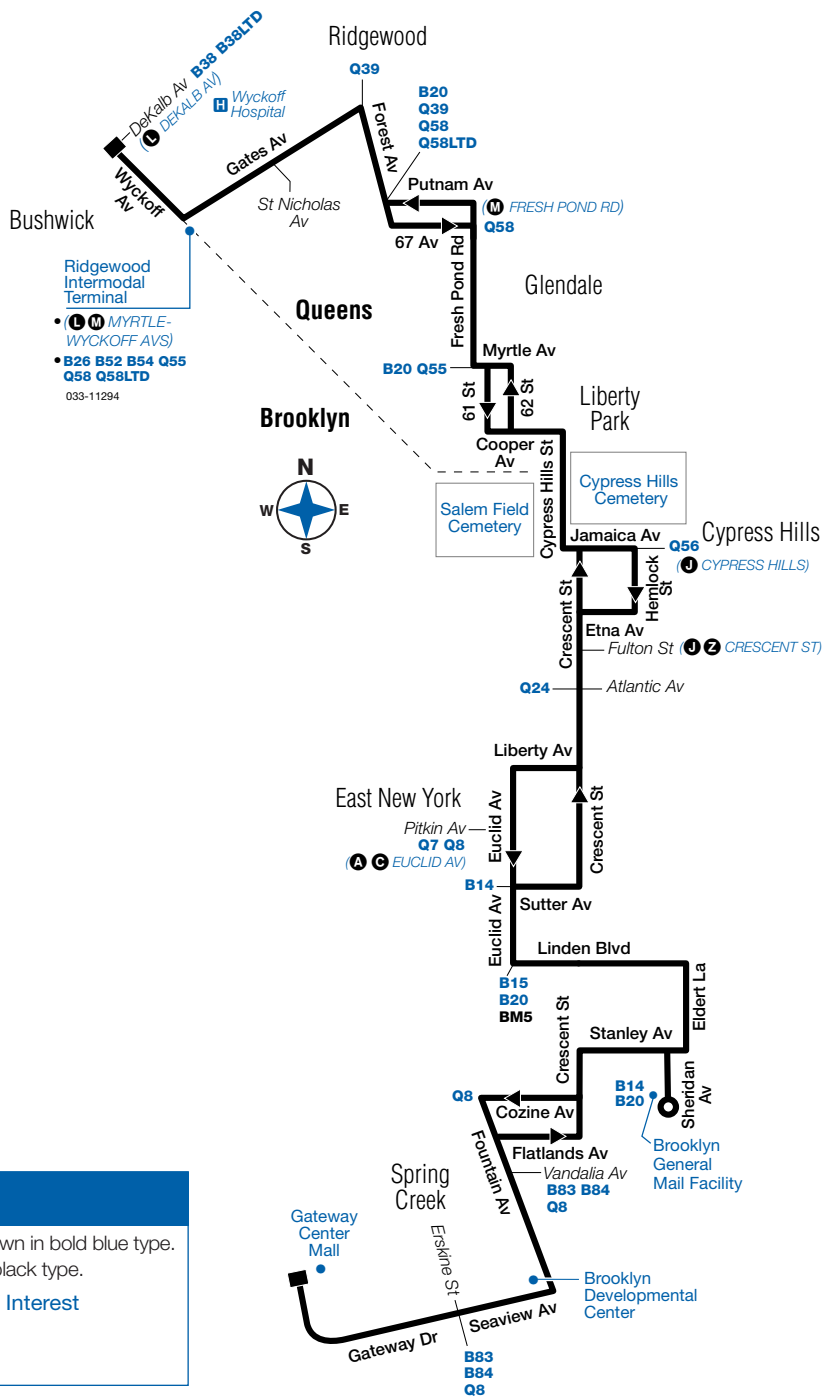

br013a015308_cs

B13 MAP LEGEND

Local/Limited/SBS Bus Transfers: shown in bold blue type.

Express Bus Transfers: shown in bold black type.

■ Terminal

● Point of Interest

(L) STATION NAME

Subway Connection

For Accessible subway stations, travel directions and other information:

Call 511 or visit www.mta.info