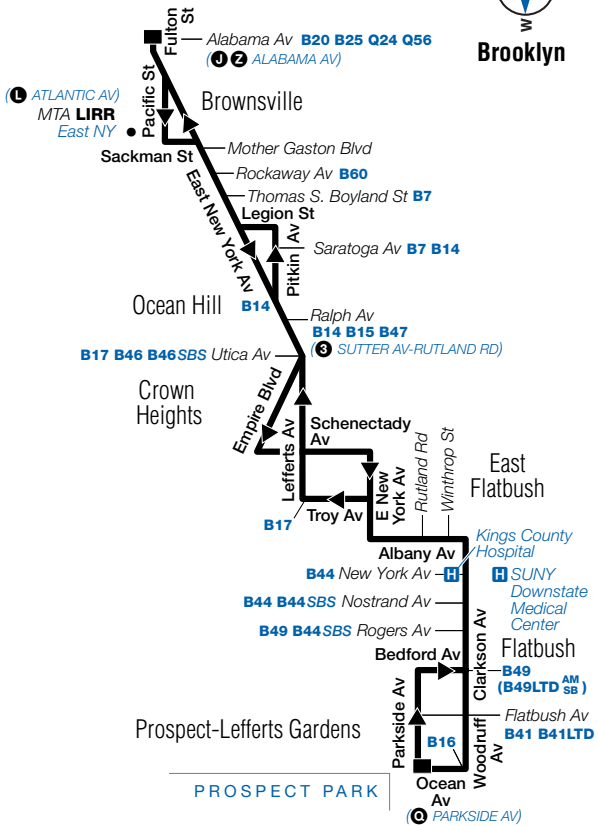

br012a16284_cs

B12 MAP LEGEND

Local/Limited/SBS Bus Transfers: shown in bold blue type.

■ Terminal

MTA **LIRR** Railroad Station

(●) STATION NAME
Subway Connection

(SB) South-bound

For Accessible subway stations, travel directions and other information:

Call 511 or visit www.mta.info