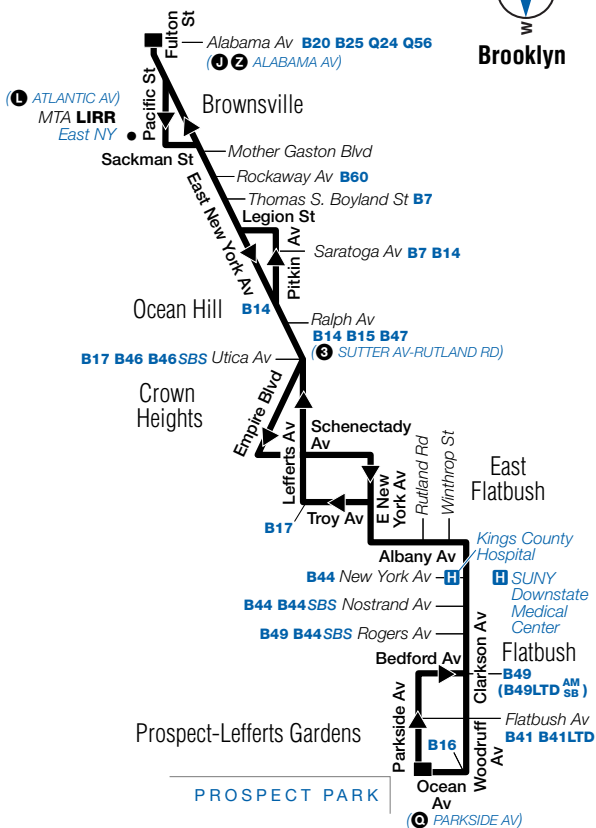

br012a16284_cs

B12 MAP LEGEND

Local/Limited/SBS Bus Transfers: shown in bold blue type.

■ Terminal

MTA **LIRR** Railroad Station

(● STATION NAME)
Subway Connection

(SB) South-bound

For Accessible subway stations, travel directions
and other information:

Call 511 or visit www.mta.info