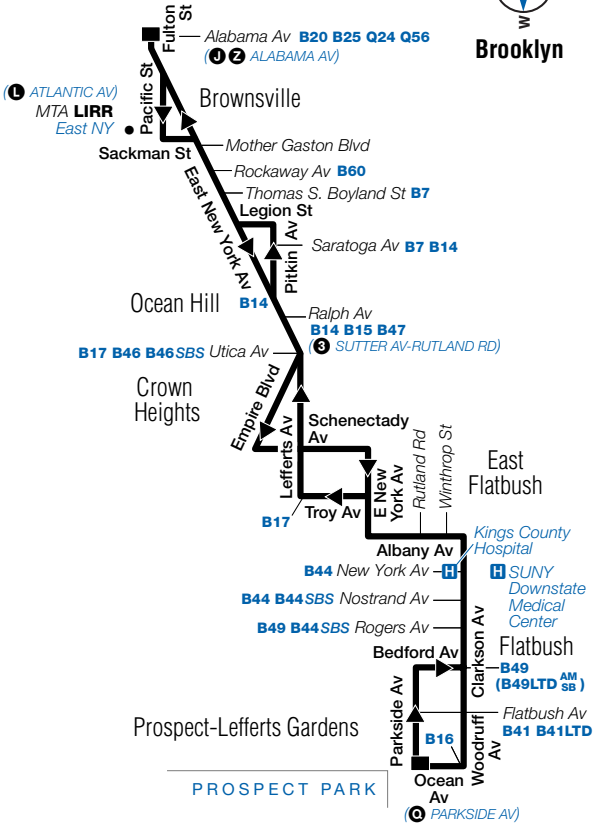

br012a16284_cs

B12 MAP LEGEND

Local/Limited/SBS Bus Transfers: shown in bold blue type.

■ Terminal

MTA **LIRR** Railroad Station

(C) STATION NAME

(SB) South-bound

Subway Connection

For Accessible subway stations, travel directions and other information:

Call 511 or visit www.mta.info