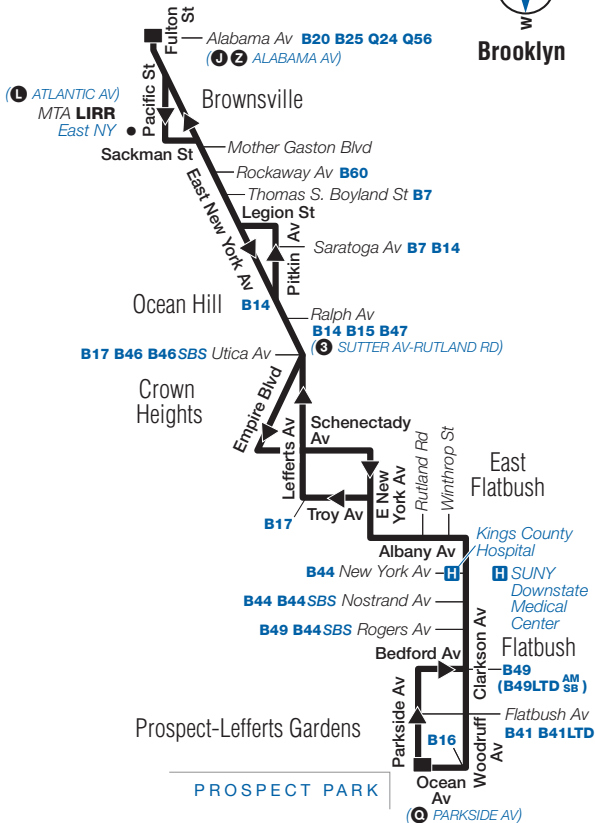

br012a16284_cs

B12 MAP LEGEND

Local/Limited/SBS Bus Transfers: shown in bold blue type.

■ Terminal

MTA **LIRR** Railroad Station

(ⓐ STATION NAME)

(SB) South-bound

○ Subway Connection

For Accessible subway stations, travel directions and other information:

Call 511 or visit www.mta.info