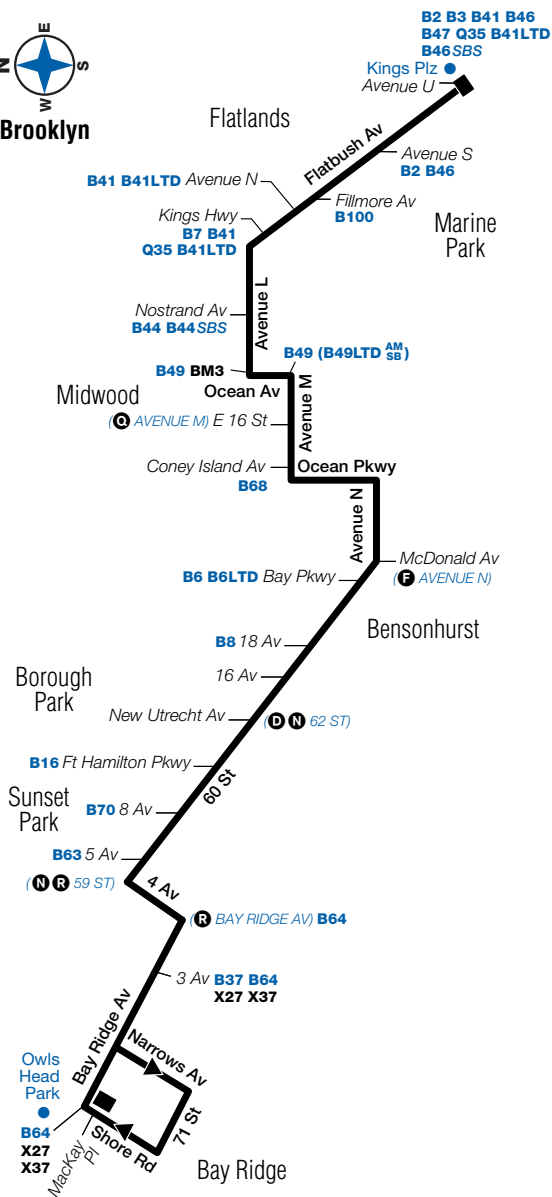

br009a16123_cs

B9 MAP LEGEND

Local/Limited/SBS Bus Transfers: shown in bold blue type.

Express Bus Transfers: shown in bold black type.

■ Terminal

● Point of Interest

(N STATION NAME)

Subway Connection

(SB) South-bound

For Accessible subway stations, travel directions and other information:

Call 511 or visit www.mta.info