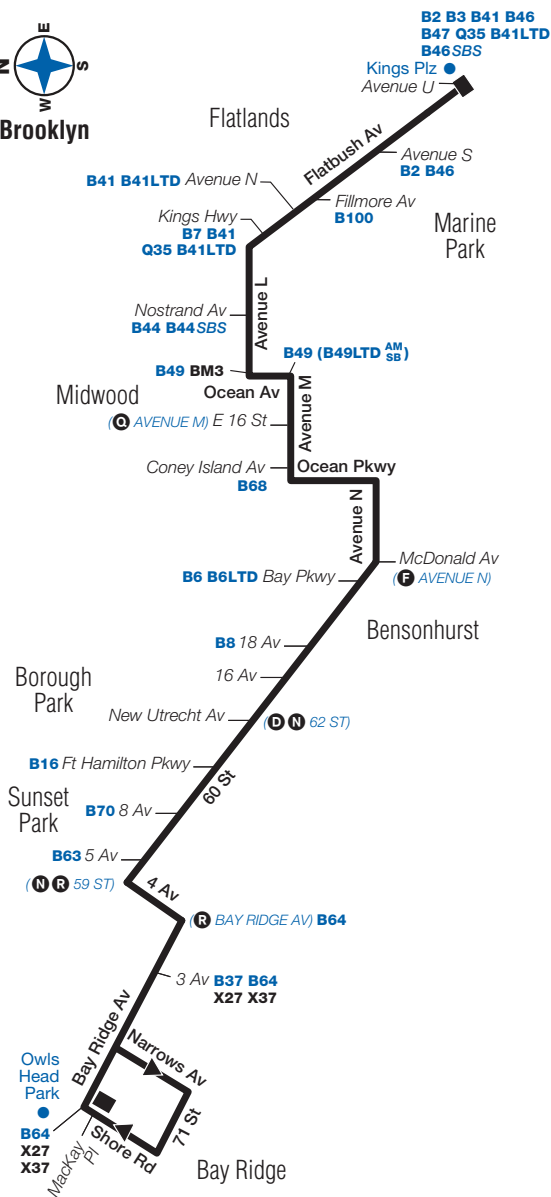

br009a16123_cs

B9 MAP LEGEND

Local/Limited/SBS Bus Transfers: shown in bold blue type.

Express Bus Transfers: shown in bold black type.

■ Terminal

● Point of Interest

(N STATION NAME)

Subway Connection

(SB) South-bound

For Accessible subway stations, travel directions and other information:

Call 511 or visit www.mta.info