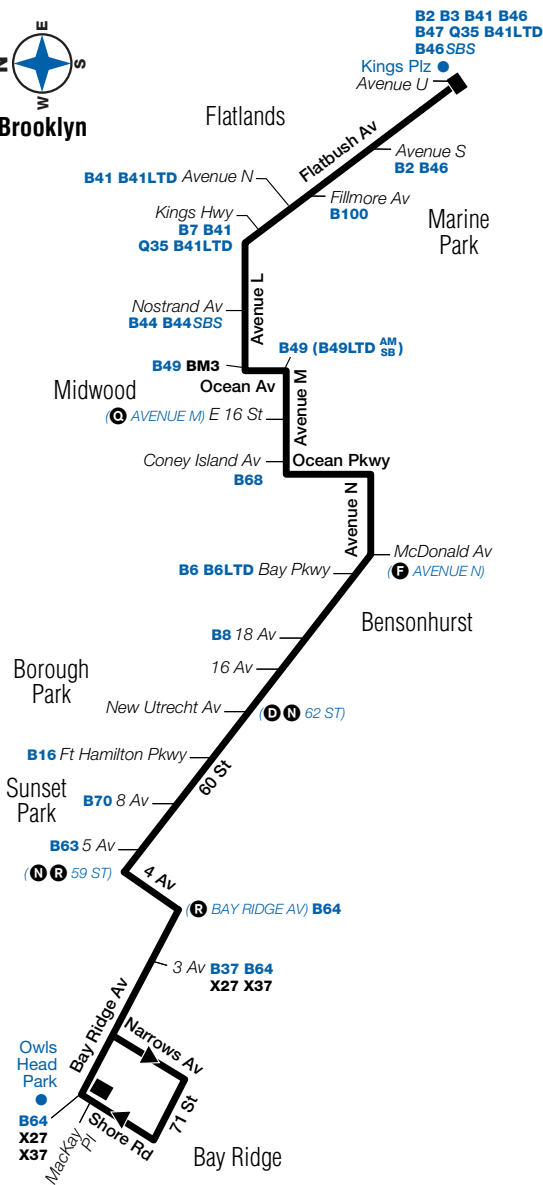

br009a16123_cs

B9 MAP LEGEND

Local/Limited/SBS Bus Transfers: shown in bold blue type.

Express Bus Transfers: shown in bold black type.

■ Terminal

● Point of Interest

(N STATION NAME)

Subway Connection

(SB) South-bound

For Accessible subway stations, travel directions and other information:

Call 511 or visit www.mta.info