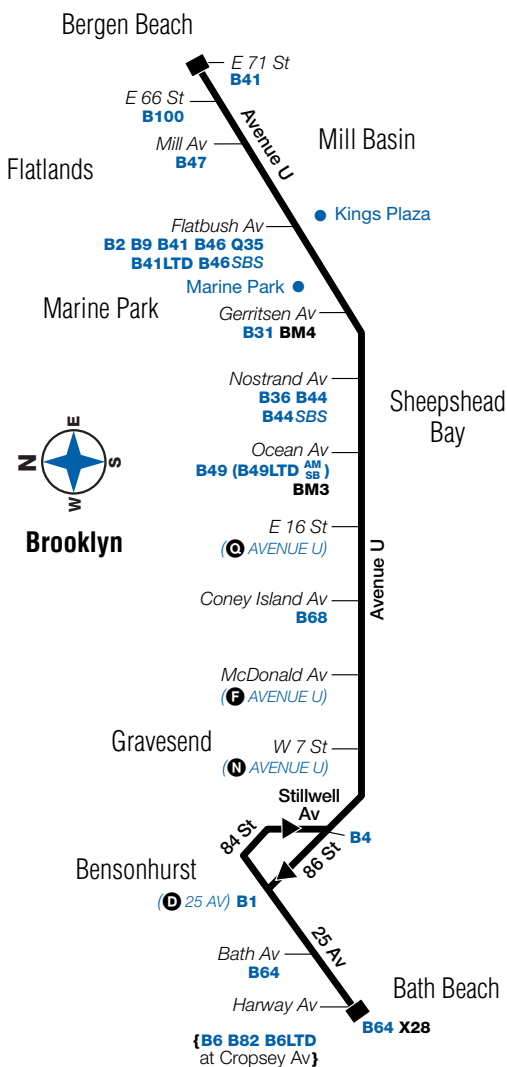

br003a16123_cs

B3 MAP LEGEND

Local/Limited/SBS Bus Transfers: shown in bold blue type.

Express Bus Transfers: shown in bold black type.

Terminal

● Point of Interest

(C) STATION NAME
Subway Connection

(SB) South-bound

For Accessible subway stations, travel directions and other information:

Call 511 or visit www.mta.info