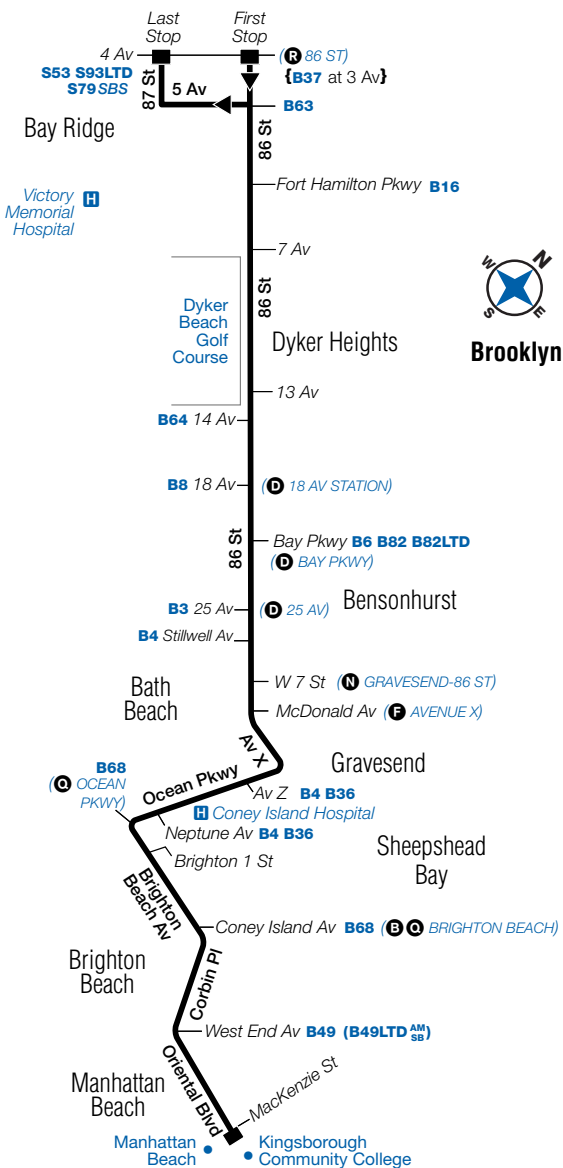

br001a14115_cs

B1 MAP LEGEND

Local/Limited/SBS Bus Transfers: shown in bold blue type.

■ Terminal

● Point of Interest

(**ⓐ** STATION NAME)
Subway Connection

(**SB**) South-bound

For Accessible subway stations, travel directions and other information:

Call 511 or visit www.mta.info