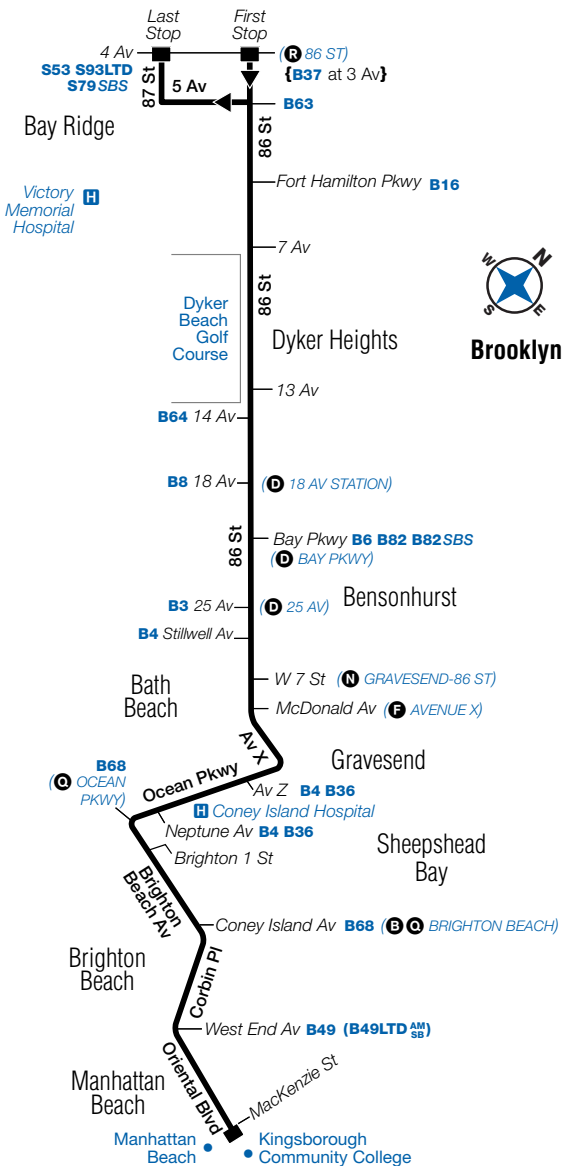

br001a18253_cs

B1 MAP LEGEND

Local/Limited/SBS Bus Transfers: shown in bold blue type.

■ Terminal

● Point of Interest

(ⓐ STATION NAME)
Subway Connection

(SB) South-bound

For Accessible subway stations, travel directions and other information:

Call 511 or visit www.mta.info