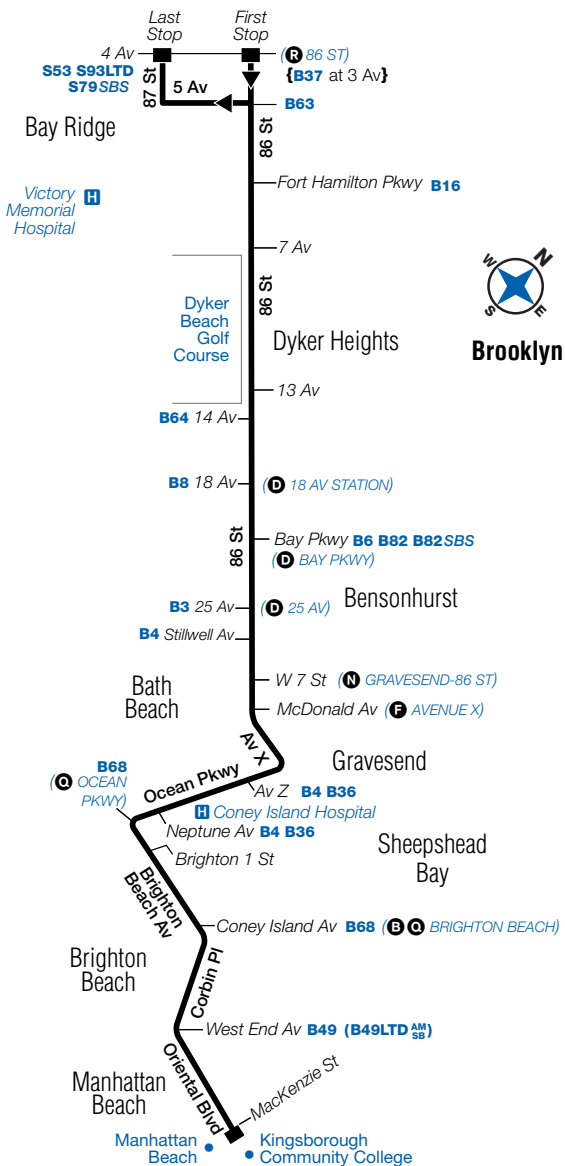

br001a18253_cs

B1 MAP LEGEND

Local/Limited/SBS Bus Transfers: shown in bold blue type.

■ Terminal

● Point of Interest

(D) STATION NAME
Subway Connection

(SB) South-bound

**For Accessible subway stations, travel directions
and other information:**

Call 511 or visit www.mta.info