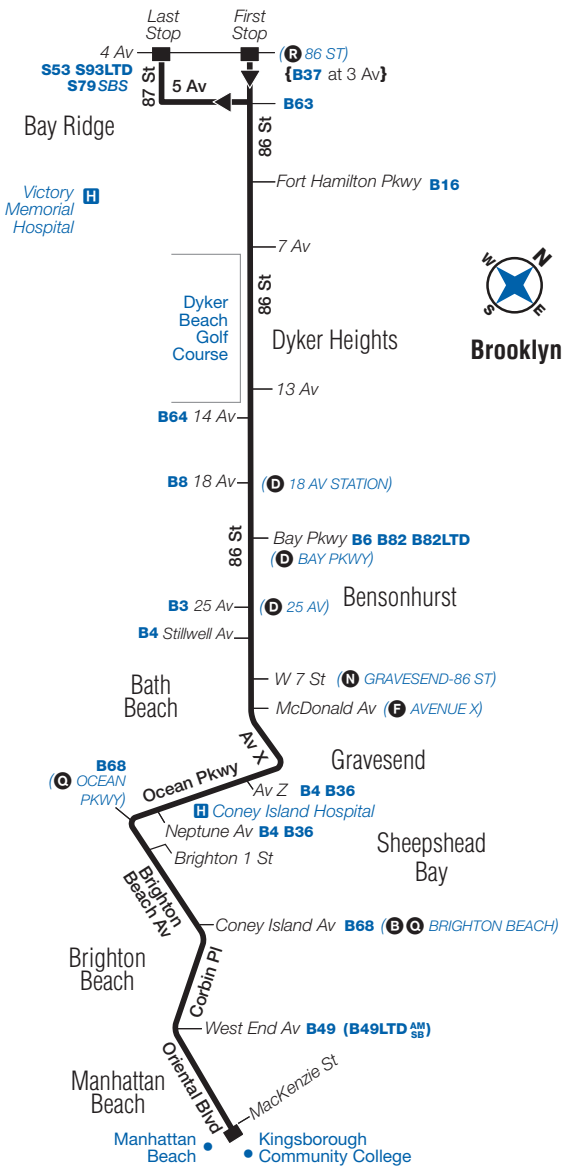

br001a14115_cs

B1 MAP LEGEND

Local/Limited/SBS Bus Transfers: shown in bold blue type.

■ Terminal

● Point of Interest

(C STATION NAME)
Subway Connection

(SB) South-bound

For Accessible subway stations, travel directions and other information:

Call 511 or visit www.mta.info