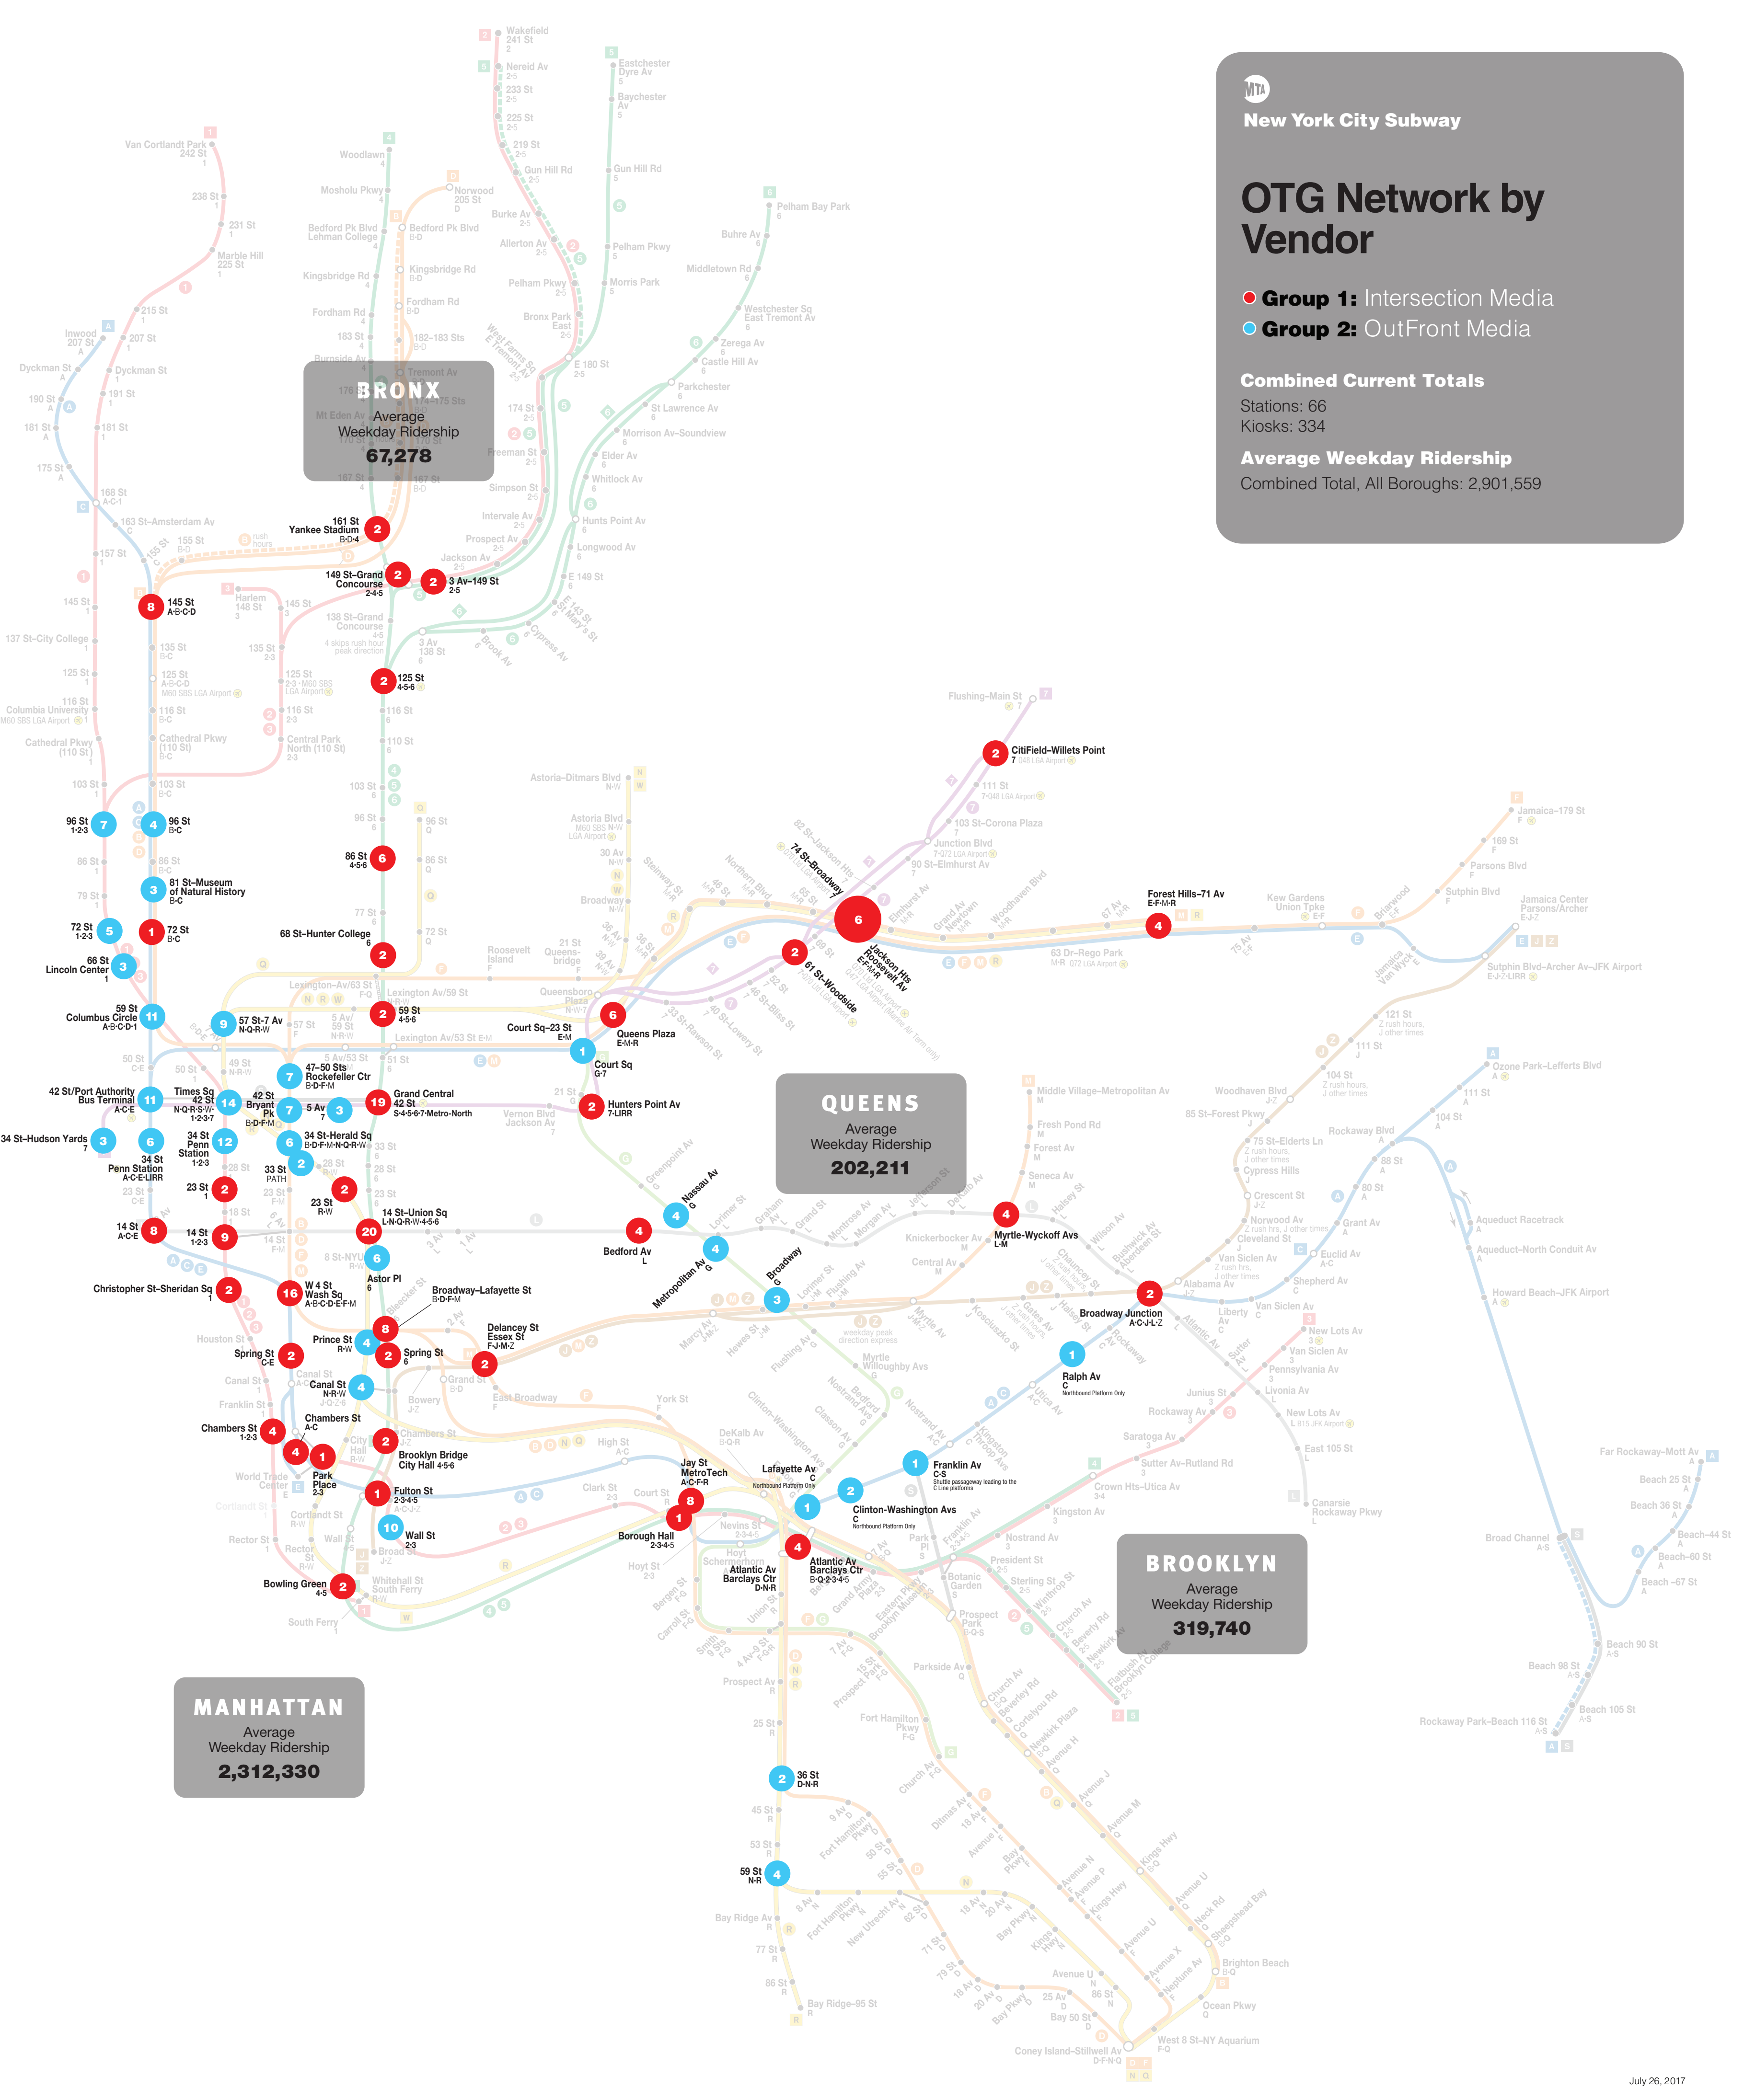

New York City Subway

OTG Network by Vendor

- **Group 1:** Intersection Media
- **Group 2:** OutFront Media

Combined Current Totals

Stations: 66
Kiosks: 334

Average Weekday Ridership

Combined Total, All Boroughs: 2,901,559

BRONX
Average
Weekday Ridership
67,278

QUEENS
Average
Weekday Ridership
202,211

BROOKLYN
Average
Weekday Ridership
319,740

MANHATTAN
Average
Weekday Ridership
2,312,330