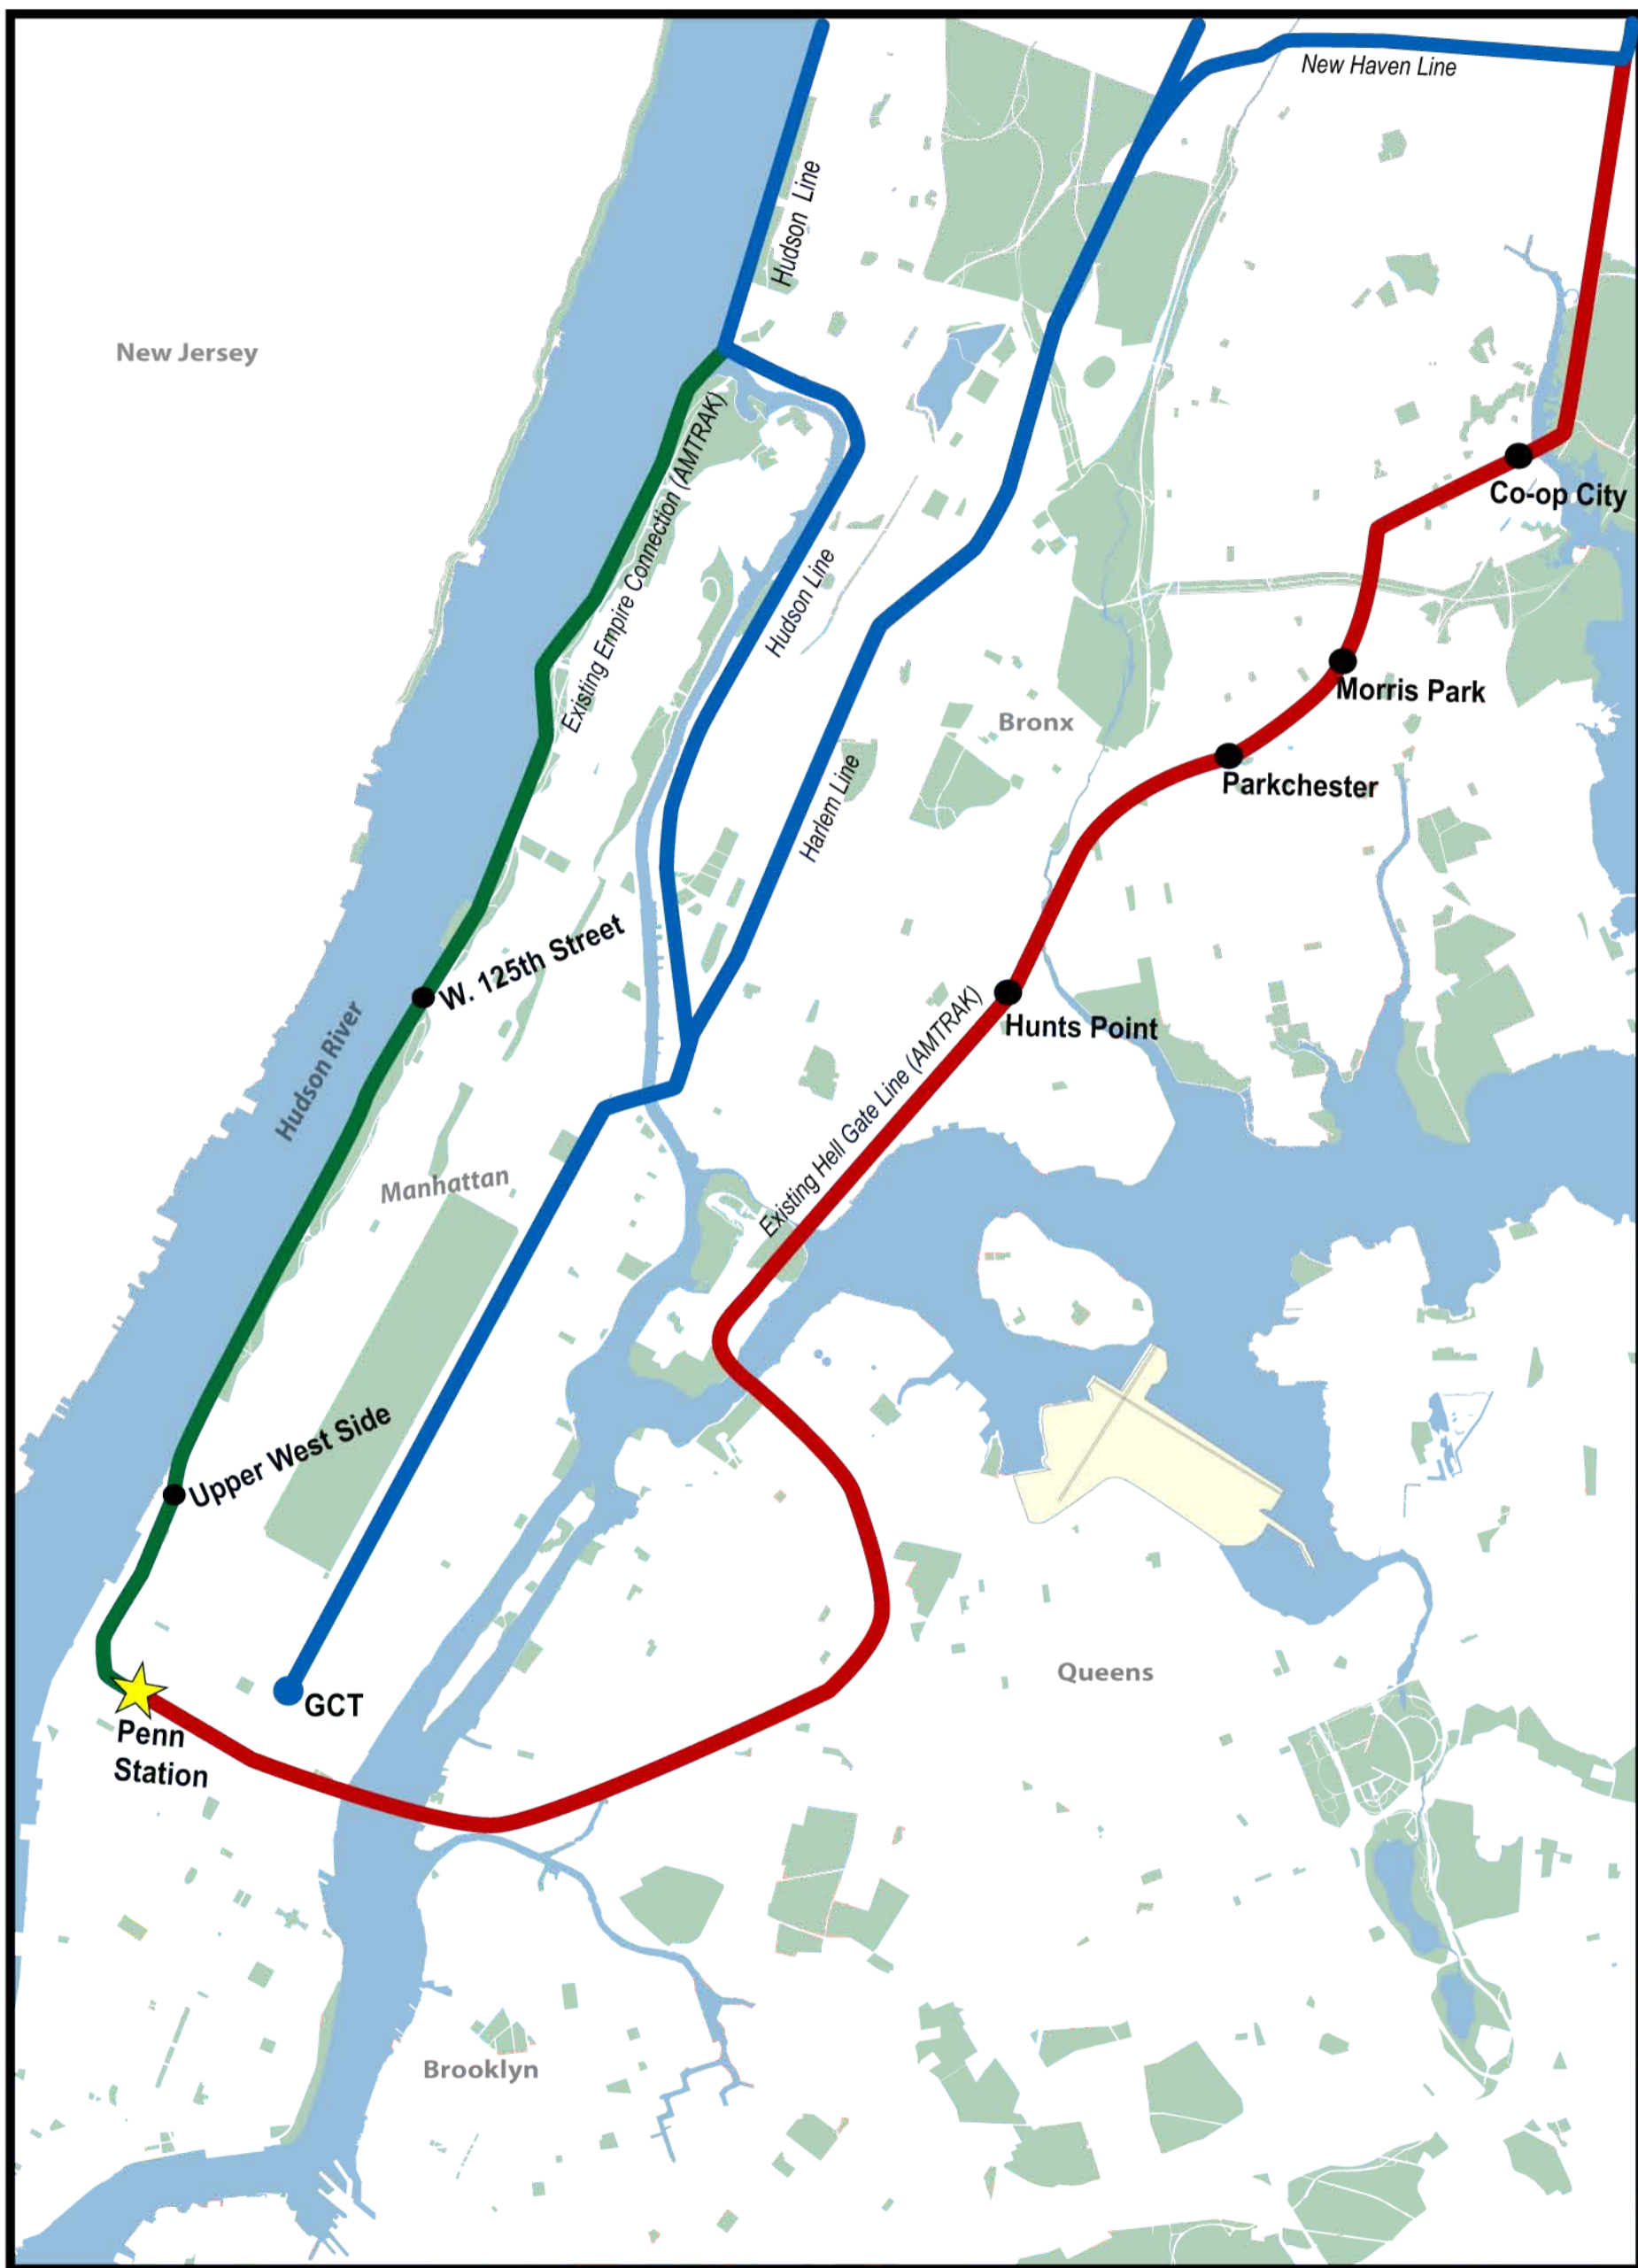

Penn Station Access

Proposed "Build" Alternative

- █ Hudson Line/Empire Connection
- █ New Haven Line/Hell Gate Line
- █ Existing MNR Lines

- Proposed New Station Locations