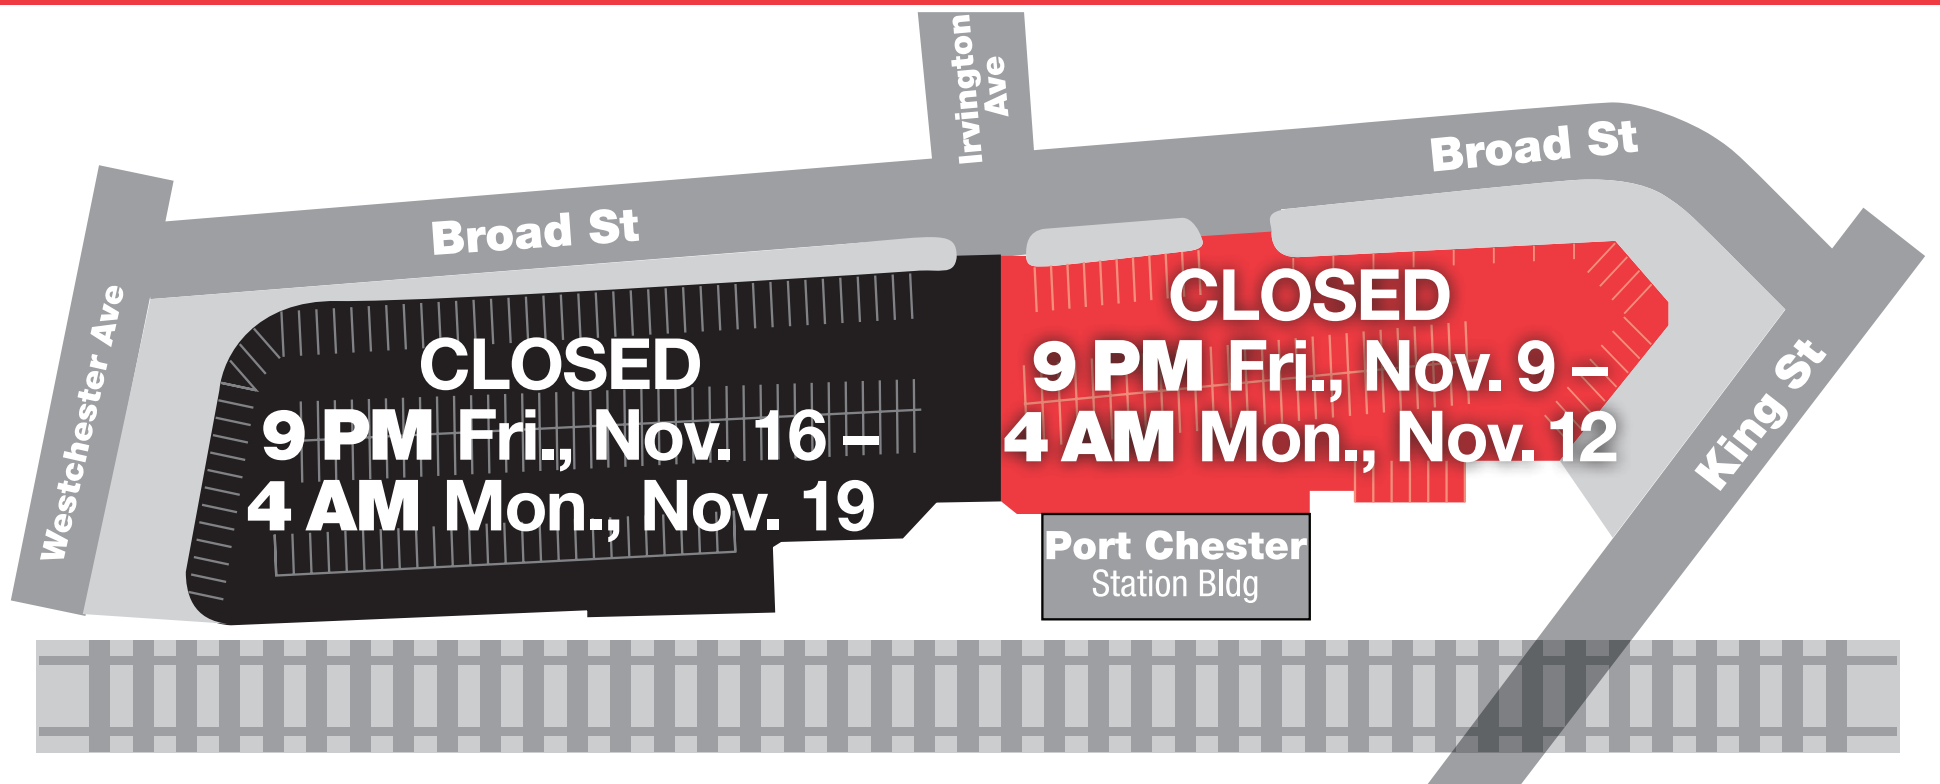

## Port Chester Station

# Parking Lot Closures

Weekends, November 9 – 19

### 9 PM Friday November 16 – 4 AM Monday November 19

No vehicles will be allowed within the **black** construction area.

If parking is not available in the opened portion of the Port Chester Station lot, try these alternate locations:

- The **King Street parking lot**  
(located behind the Stamford/New Haven bound platform) OR
- The **second floor** of the Metro-North Railroad parking garage.

Any vehicles in a construction zone will be subject to violation and tow by the MTAPD.