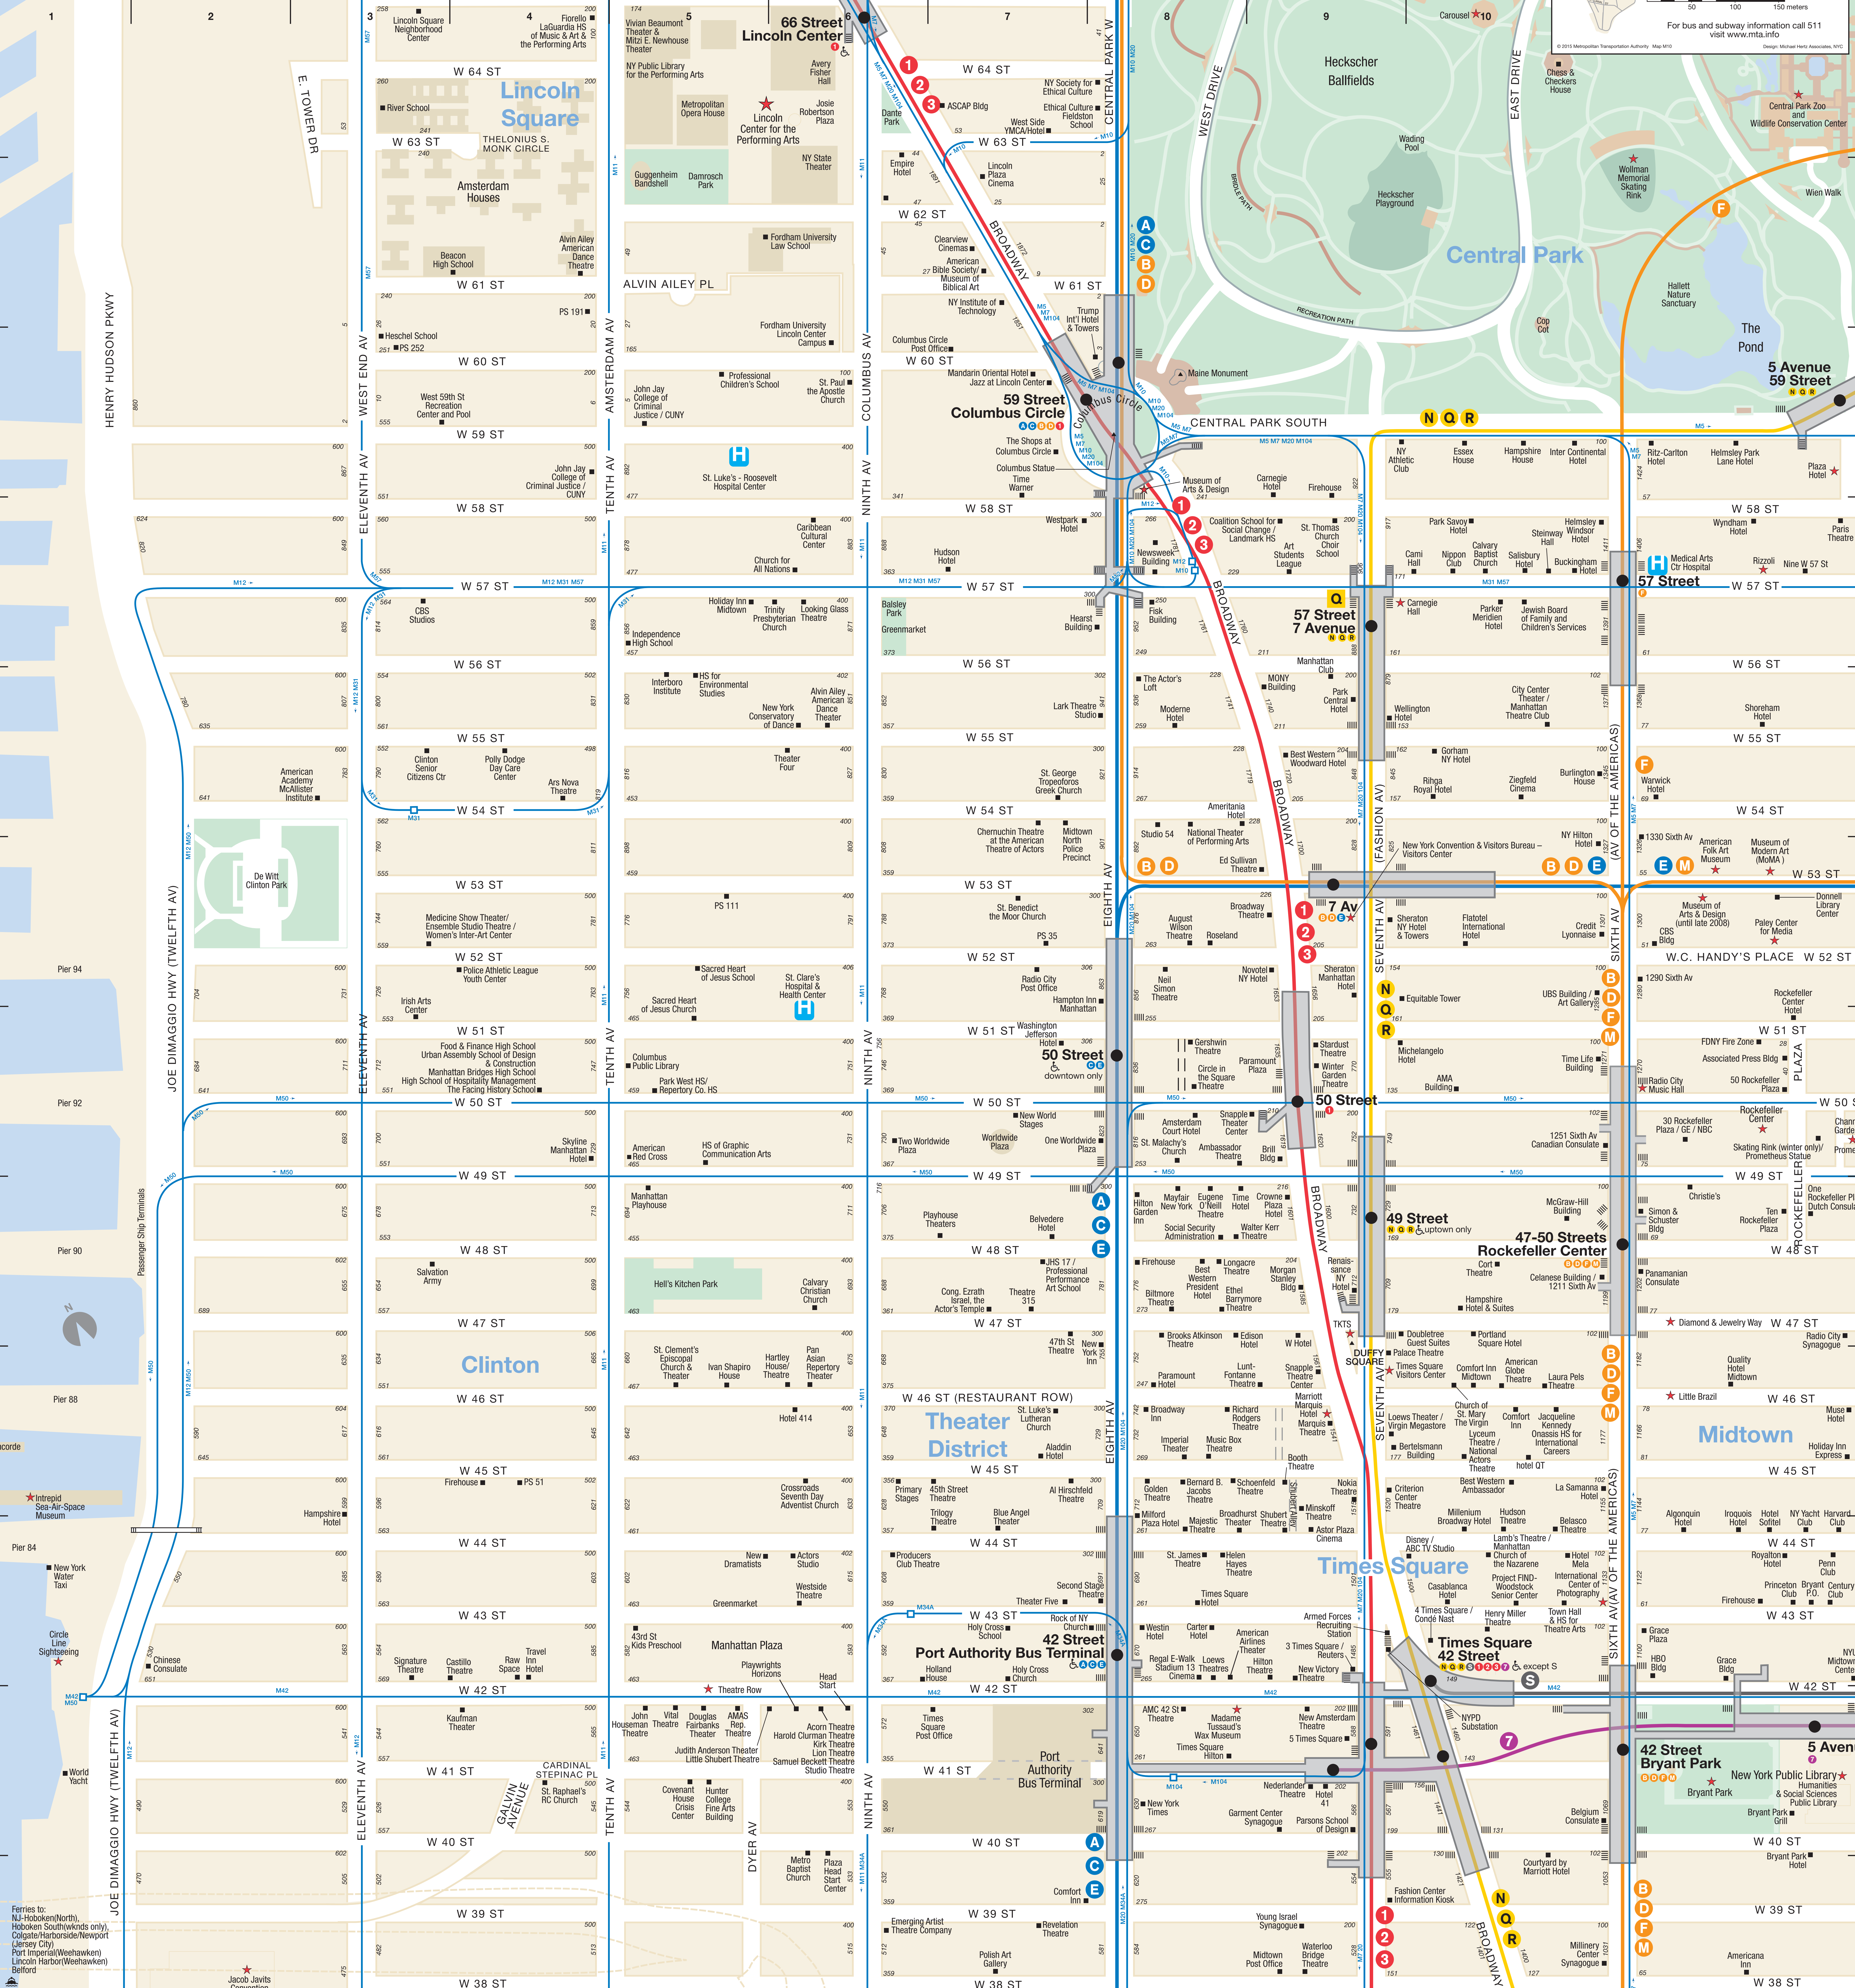

# Midtown West

THEATER DISTRICT · TIMES SQUARE · CENTRAL PARK · COLUMBUS CIRCLE · PORT AUTHORITY · CLINTON

Street	Address	Notes
West 48 St	14-12	
West 49 St	14-12	
West 50 St	14-12	
West 51 St	14-12	
West 52 St	14-12	
West 53 St	14-12	
West 54 St	14-12	
West 55 St	14-12	
West 56 St	14-12	
West 57 St	14-12	
West 58 St	14-12	
West 59 St	14-12	
West 60 St	14-12	
West 61 St	14-12	
West 62 St	14-12	
West 63 St	14-12	
West 64 St	14-12	
West 65 St	14-12	
West 66 St	14-12	
West 67 St	14-12	
West 68 St	14-12	
West 69 St	14-12	
West 70 St	14-12	
West 71 St	14-12	
West 72 St	14-12	
West 73 St	14-12	
West 74 St	14-12	
West 75 St	14-12	
West 76 St	14-12	
West 77 St	14-12	
West 78 St	14-12	
West 79 St	14-12	
West 80 St	14-12	
West 81 St	14-12	
West 82 St	14-12	
West 83 St	14-12	
West 84 St	14-12	
West 85 St	14-12	
West 86 St	14-12	
West 87 St	14-12	
West 88 St	14-12	
West 89 St	14-12	
West 90 St	14-12	
West 91 St	14-12	
West 92 St	14-12	
West 93 St	14-12	
West 94 St	14-12	
West 95 St	14-12	
West 96 St	14-12	
West 97 St	14-12	
West 98 St	14-12	
West 99 St	14-12	
West 100 St	14-12	

### Key

- Subway station and exits
- Bus routes and numbers with directional arrows
- Point of Interest
- Building numbers
- Hospital
- Pedestrian walkway or overpass

For bus and subway information call 511 visit [www.mta.info](http://www.mta.info)