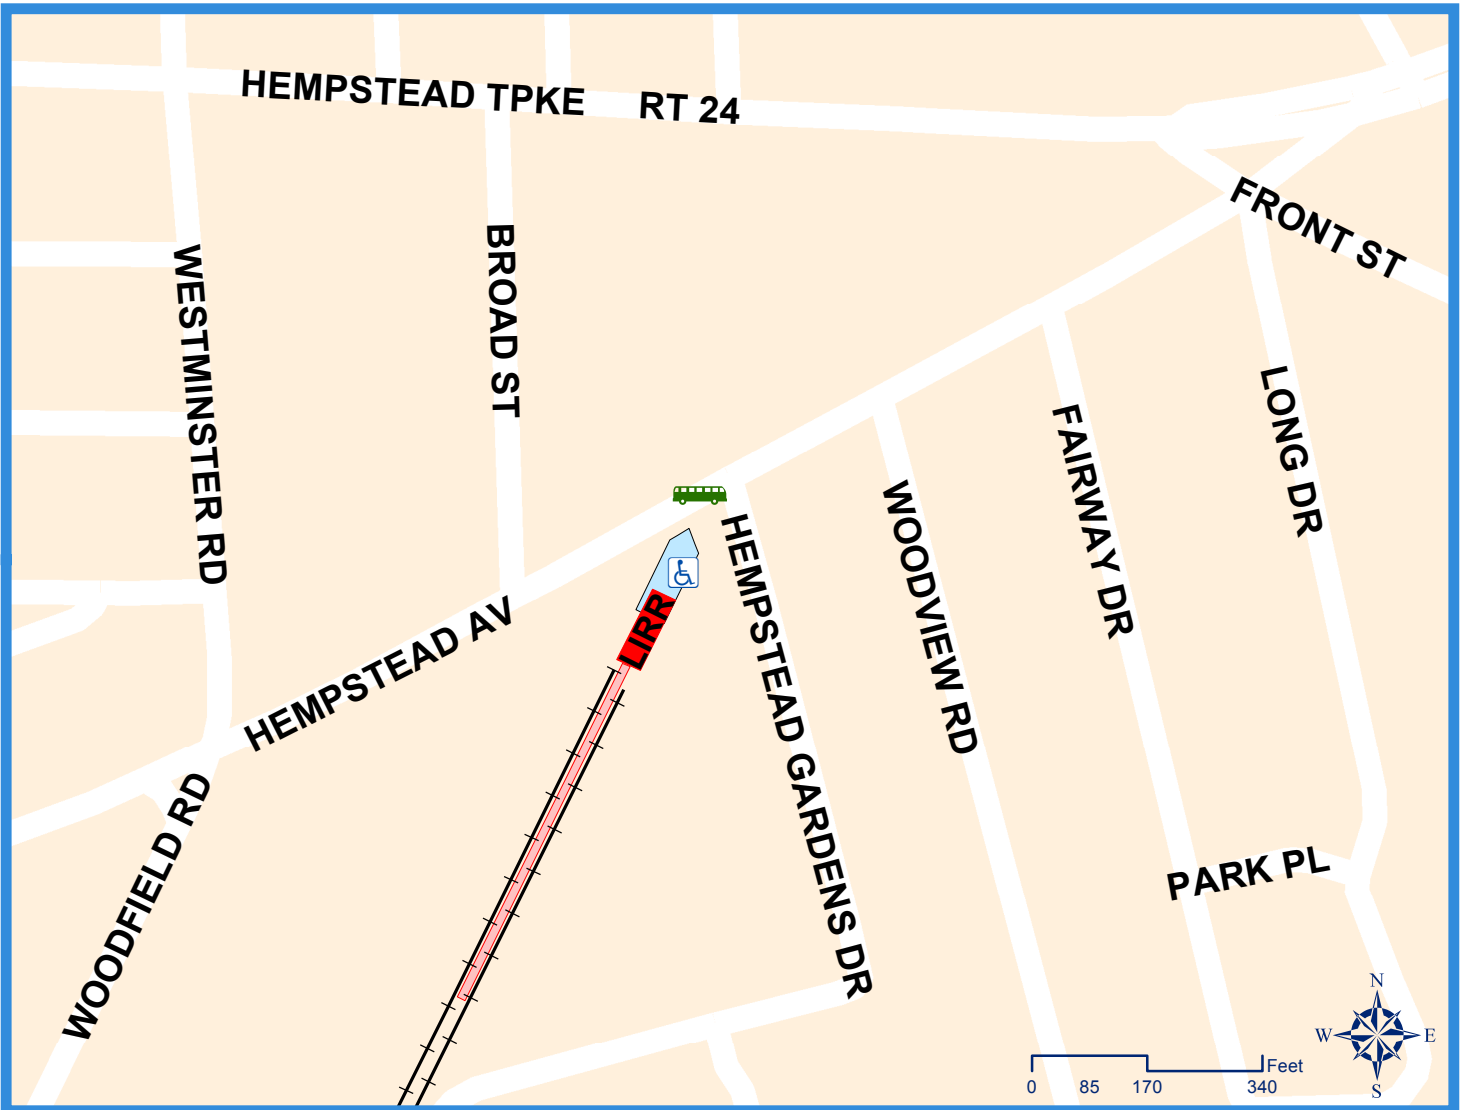

# Parking, Bus and Taxi Information West Hempstead Station

## MAP LEGEND

 Station

### Bus Routes

**NICE, 516-228-4000**

- N15, Long Beach to Hempstead/Roosevelt Field
- N31, Far Rockaway to Hempstead via W. Broadway
- N32, Far Rockaway to Hempstead via Central Av.