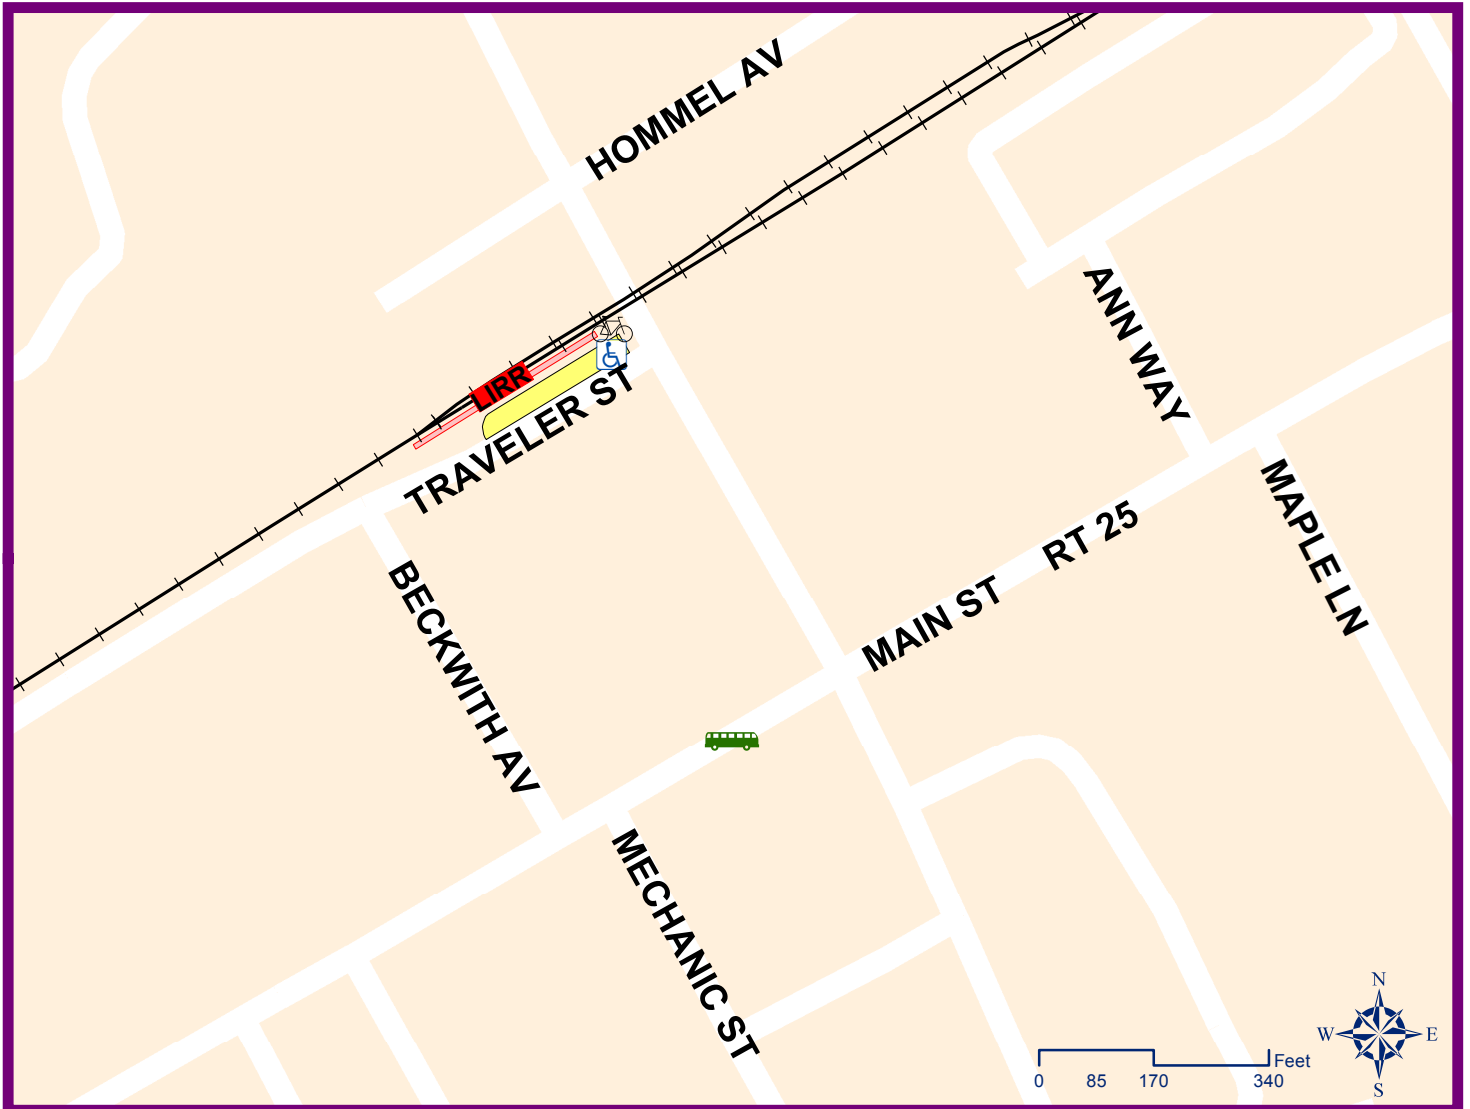

Parking, Bus and Taxi Information

Southhold Station

MAP LEGEND

 **LIRR Station**

Parking:

 Parking is free and unrestricted,
no fee or permit is required

 ADA Parking  Bike Rack  Bike Locker

Bus Routes

Suffolk County Transit, 631-852-5200

S92, East Hampton to Orient Point

 **Taxis - 631-765-5336**

LIRR STATION INFORMATION

The LIRR is responsible for snow removal, cleanliness and maintenance of the parking lot, the station, platforms and tracks.