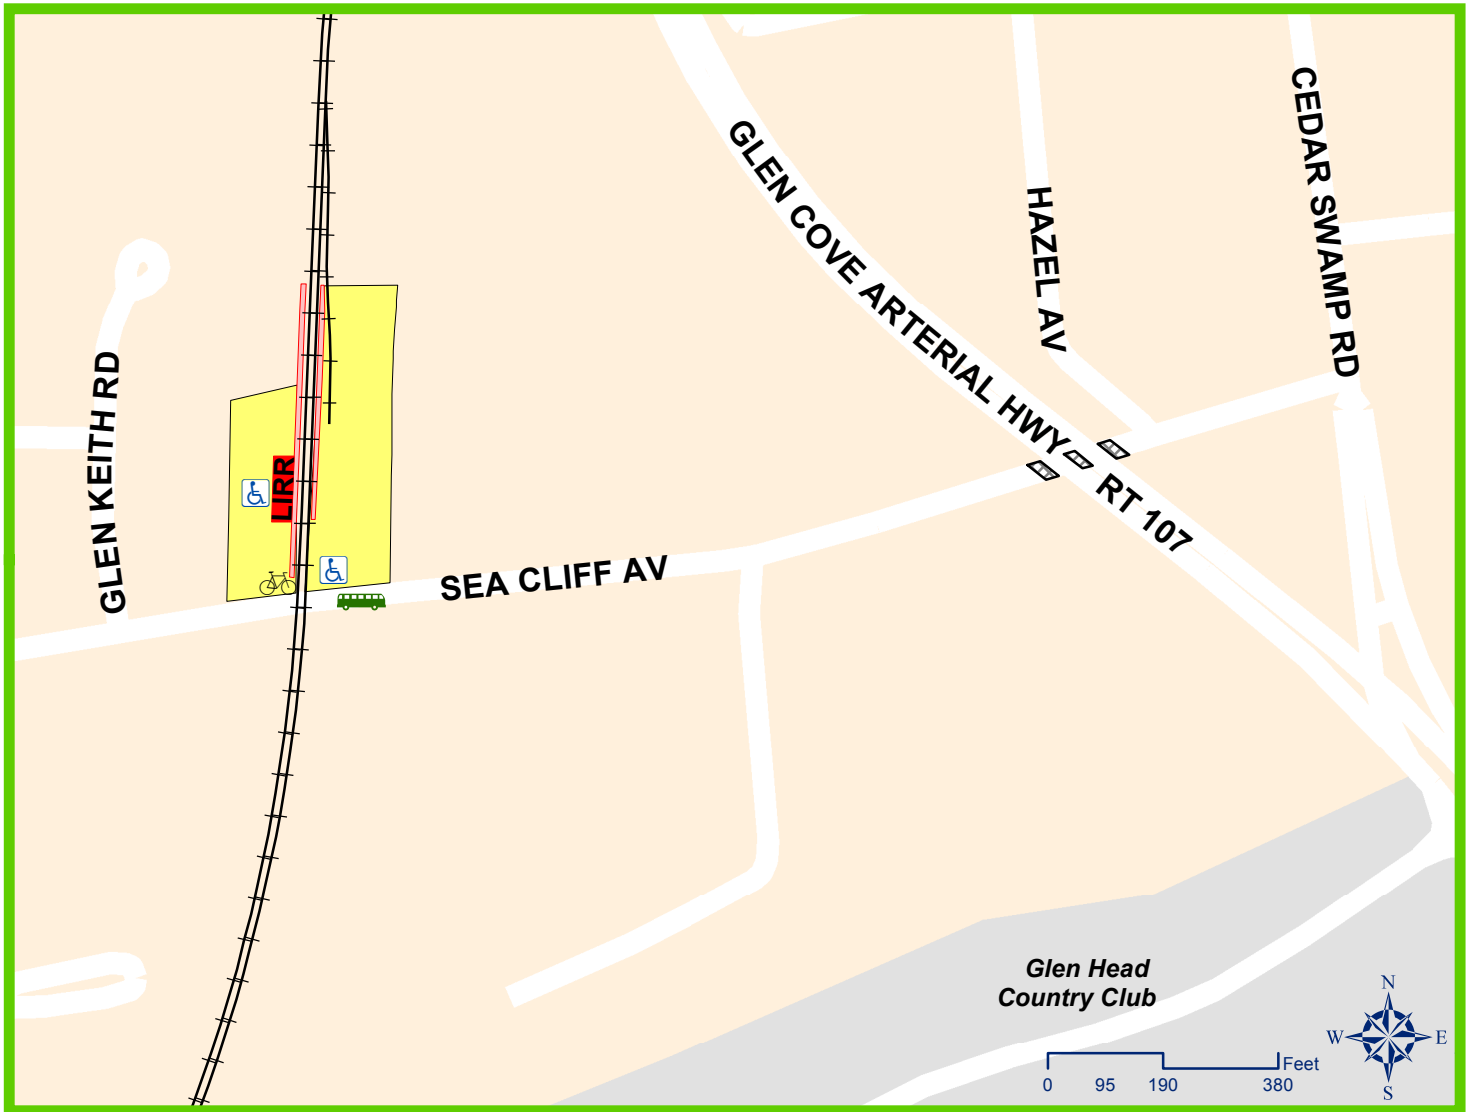

Parking, Bus and Taxi Information

Sea Cliff Station

MAP LEGEND

LIRR Station

Parking: All parking is free and unrestricted, no fee or permit is required

Operated by the City of Glen Cove

ADA Parking Bike Rack Bike Locker

Bus Routes

NICE, 516-228-4000

N27, Glen Cove to Roosevelt Field/Hempstead

Taxis - 516-671-0707

PARKING FACILITY INFORMATION

The City of Glen Cove is responsible for snow removal, maintenance all parking issues at the Sea Cliff LIRR station.