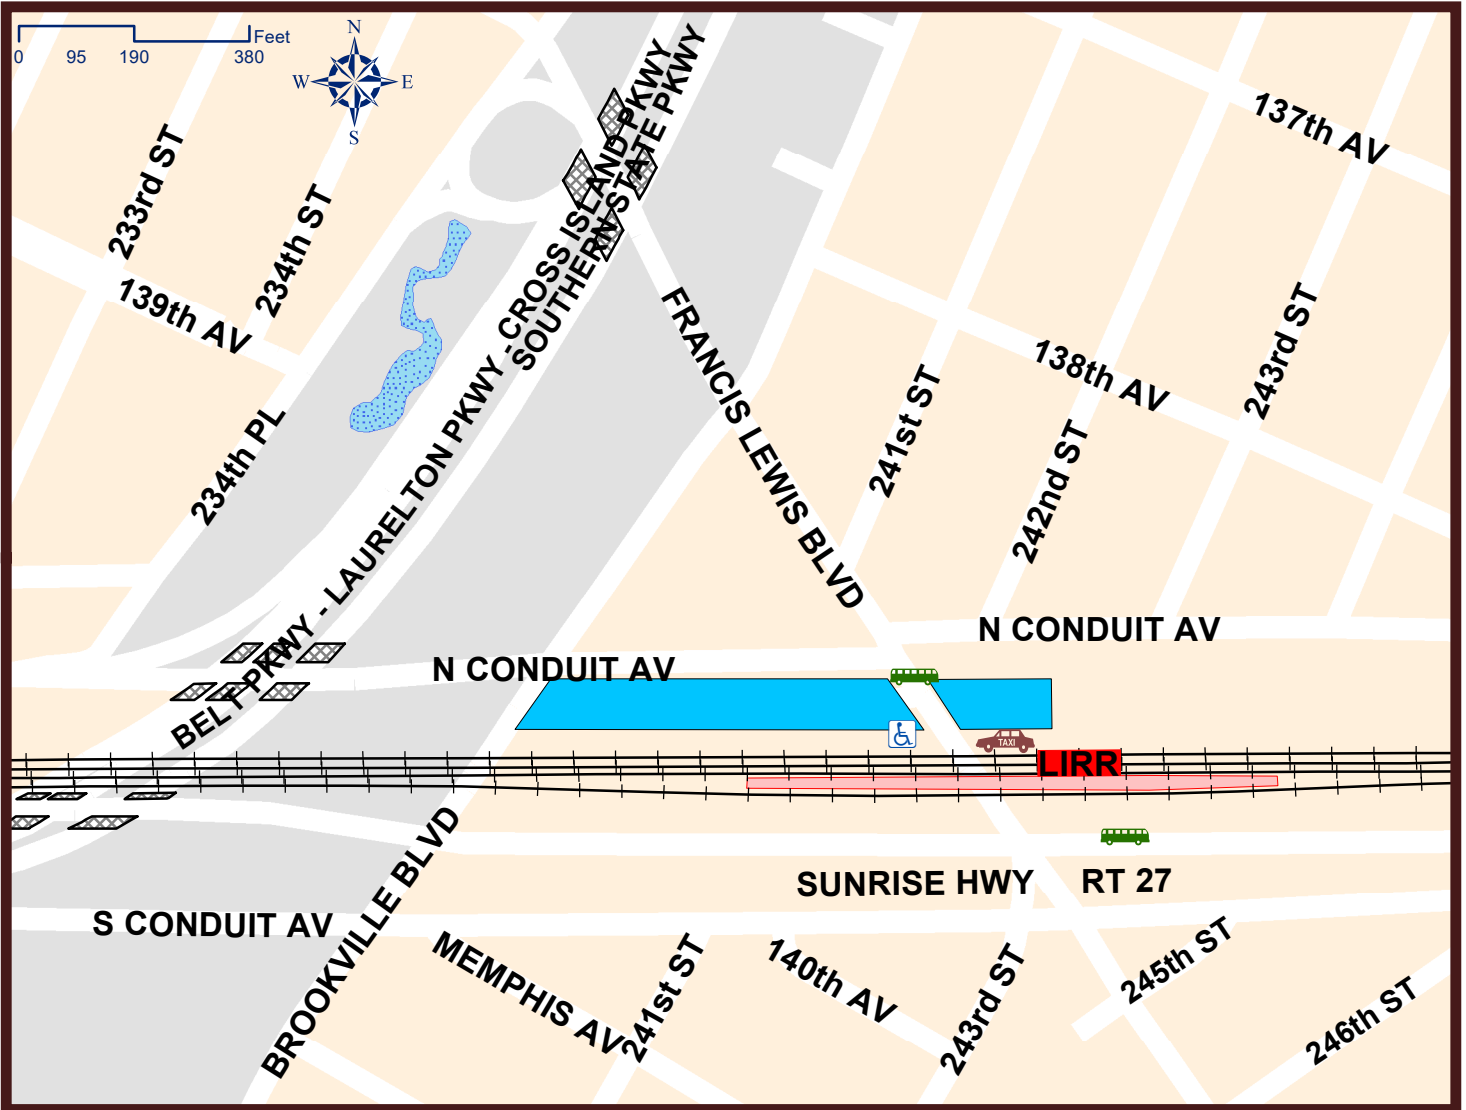

Parking, Bus and Taxi Information

Rosedale Station

MAP LEGEND

 LIRR Station

Parking:

 Daily parking meters/multi-meters

 ADA Parking  Bike Rack  Bike Locker

Bus Routes

MTA New York City Transit, 718-330-1234

Q5, Jamaica to Rosedale/Green Acres Mall
Q85, Jamaica to Rosedale/Green Acres Mall

NICE, 516-228-4000

N8, Franklin Square to Green Acres Mall

 Taxis - 718-528-3434

PARKING FACILITY INFORMATION