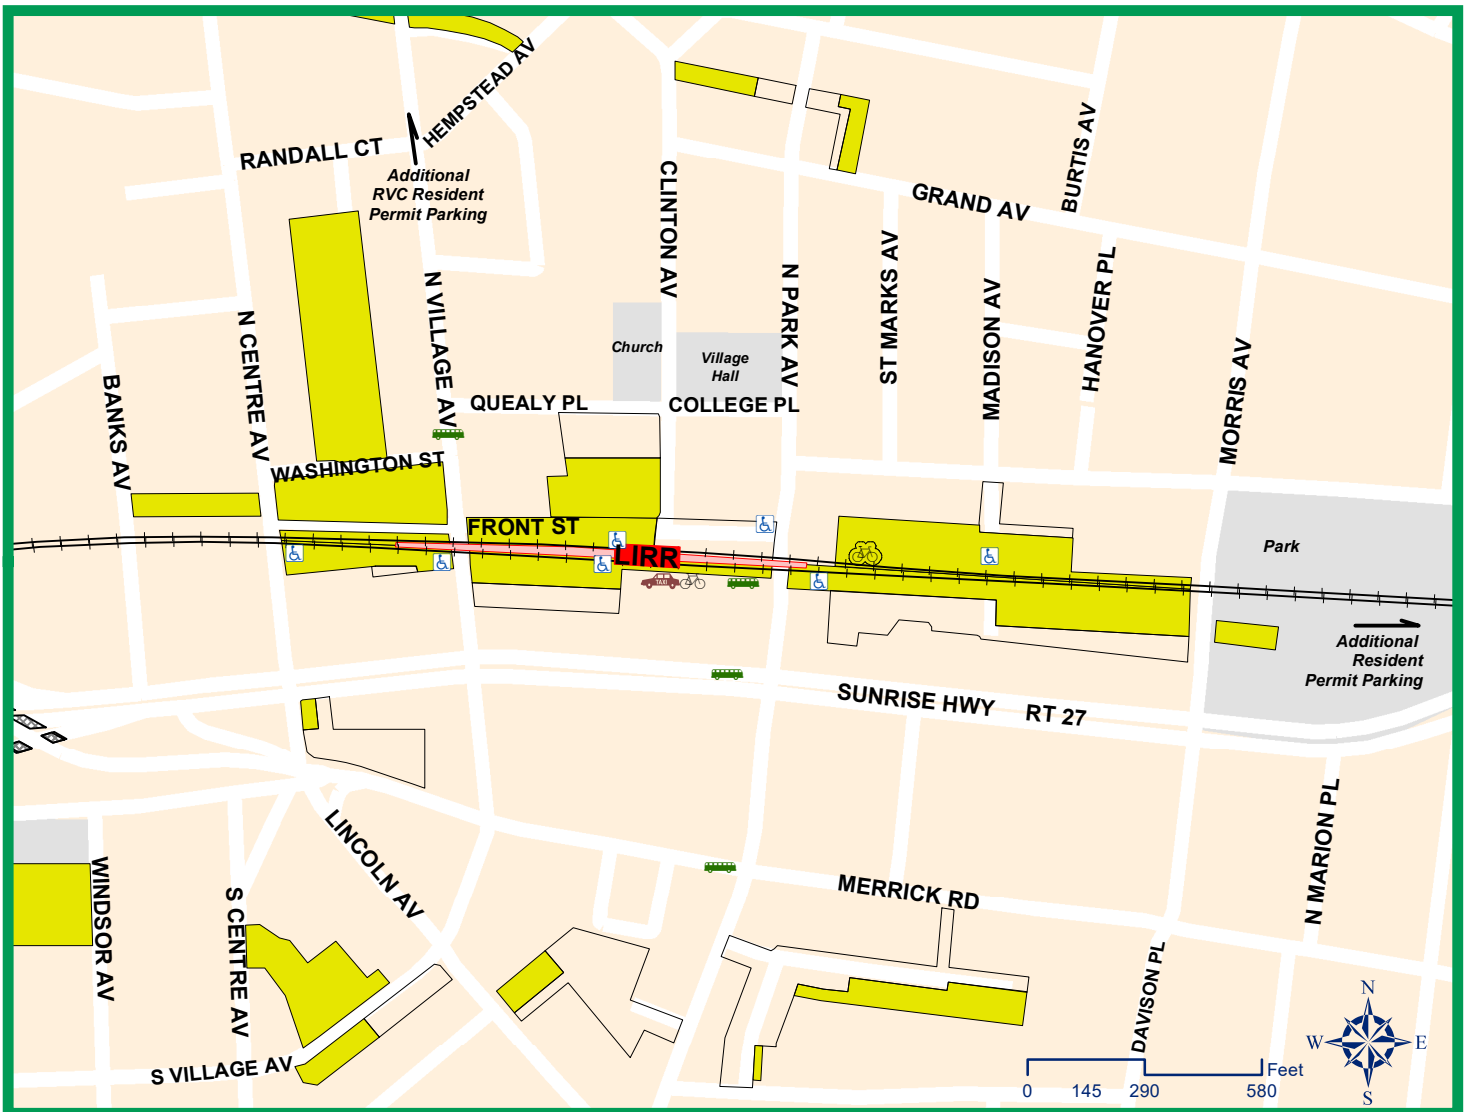

# Rockville Centre Station

## MAP LEGEND

### Bus Routes

**NICE, 516-228-4000**

- N4, Jamaica to Freeport via Merrick Rd
- N15, Hempstead/Roosevelt Field to Long Beach
- N16, Hempstead/Roosevelt Field to Baldwin
- Mercy Medical Shuttle

**Taxis - 516-536-3333**

## LIRR Station