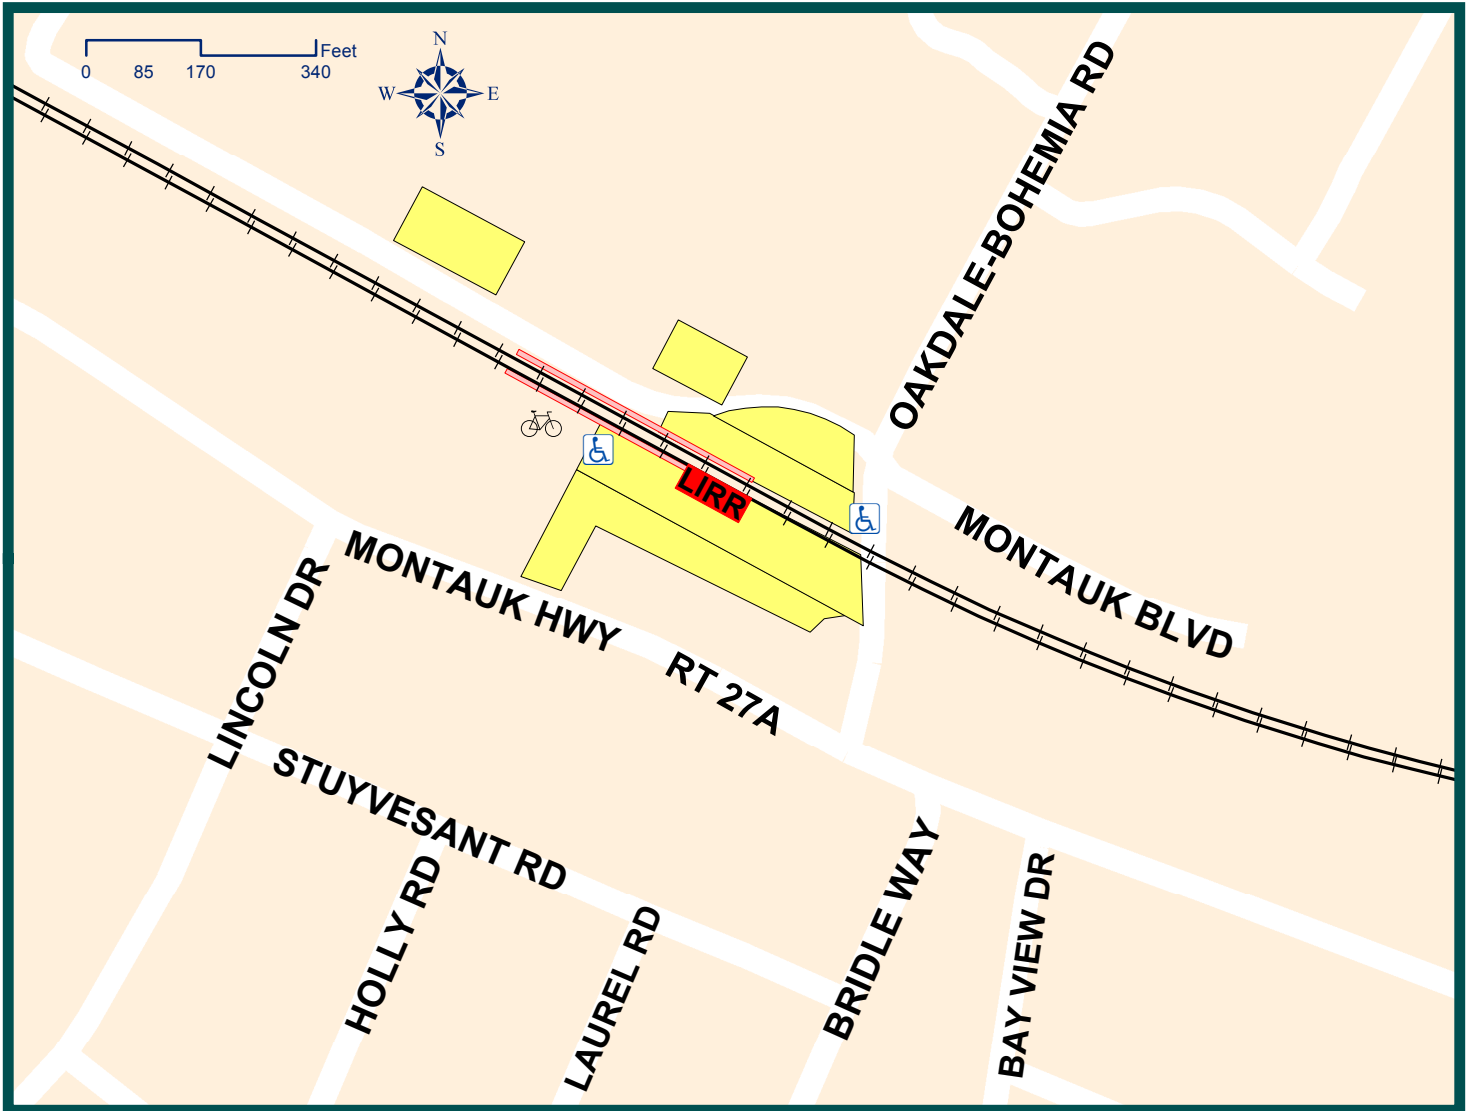

Parking, Bus and Taxi Information

Oakdale Station

MAP LEGEND

 Station

Parking:

 Parking is free and unrestricted, no fee or permit is required

 ADA Parking  Bike Rack  Bike Locker

 Bus Routes

Suffolk Transit, 631-852-5200

3C, Bay Shore to Islandia

 Taxis - 631-589-0203

PARKING FACILITY INFORMATION

The Town of Islip is responsible for snow removal, maintenance all other parking issues at the Oakdale LIRR station.