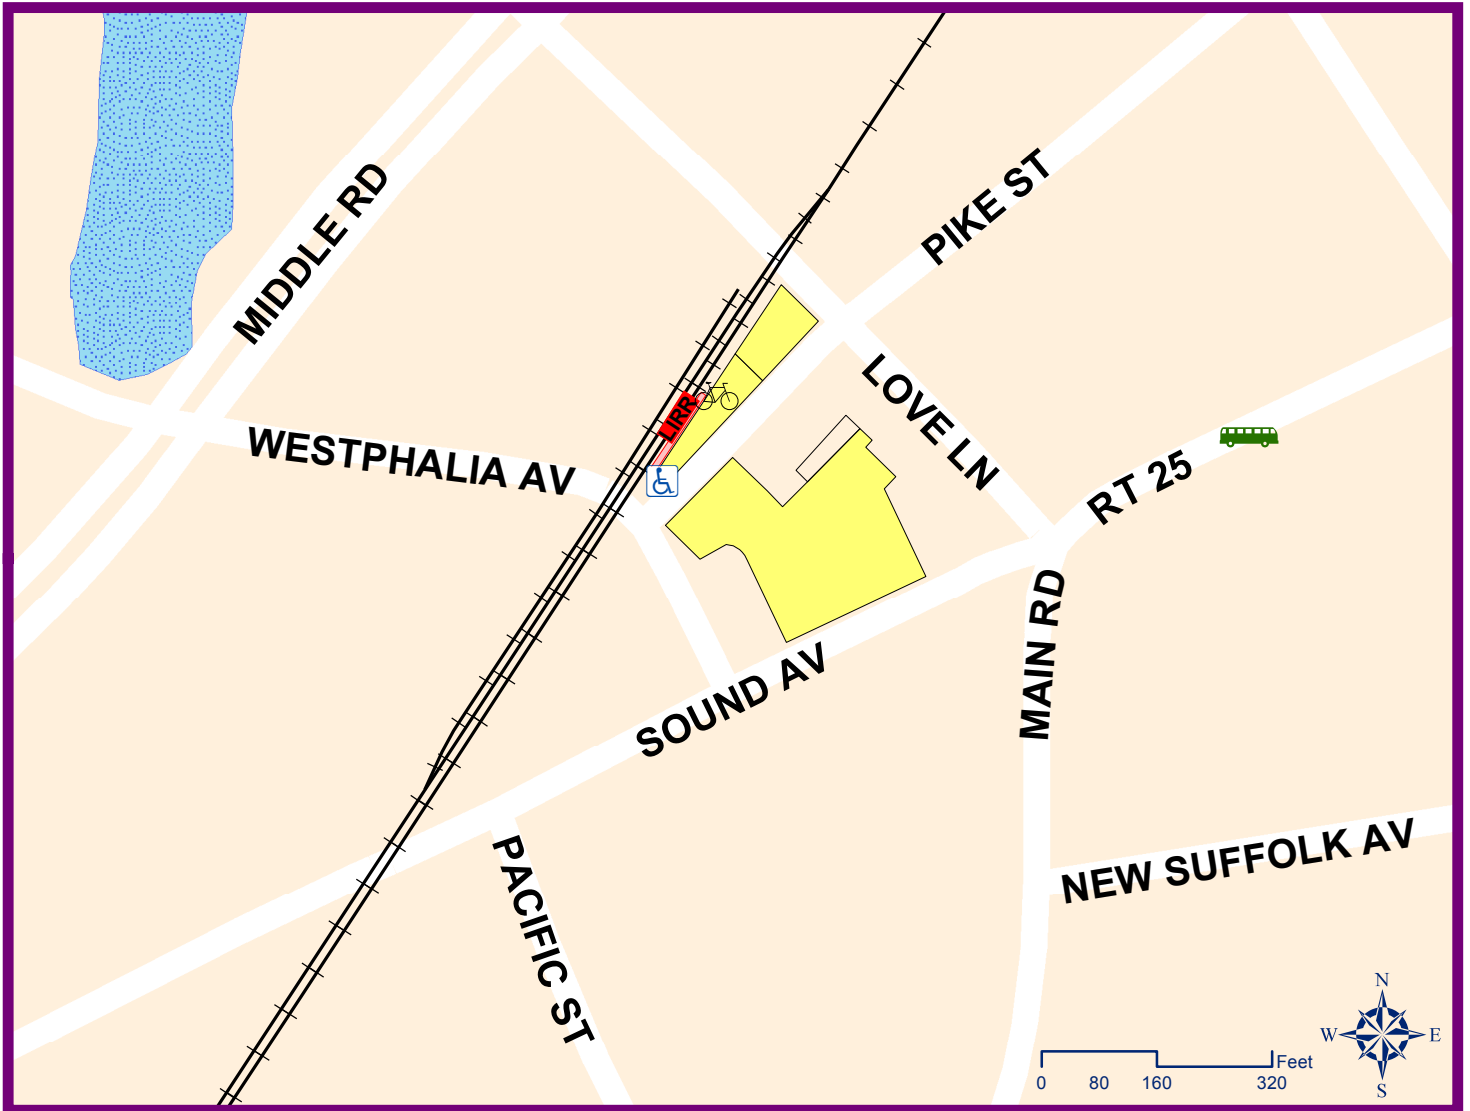

## Mattituck Station

### MAP LEGEND

 Station

### Bus Routes

**Suffolk County Transit, 631-852-5200**

S92, East Hampton to Orient Point

 Taxis - 631-765-5336