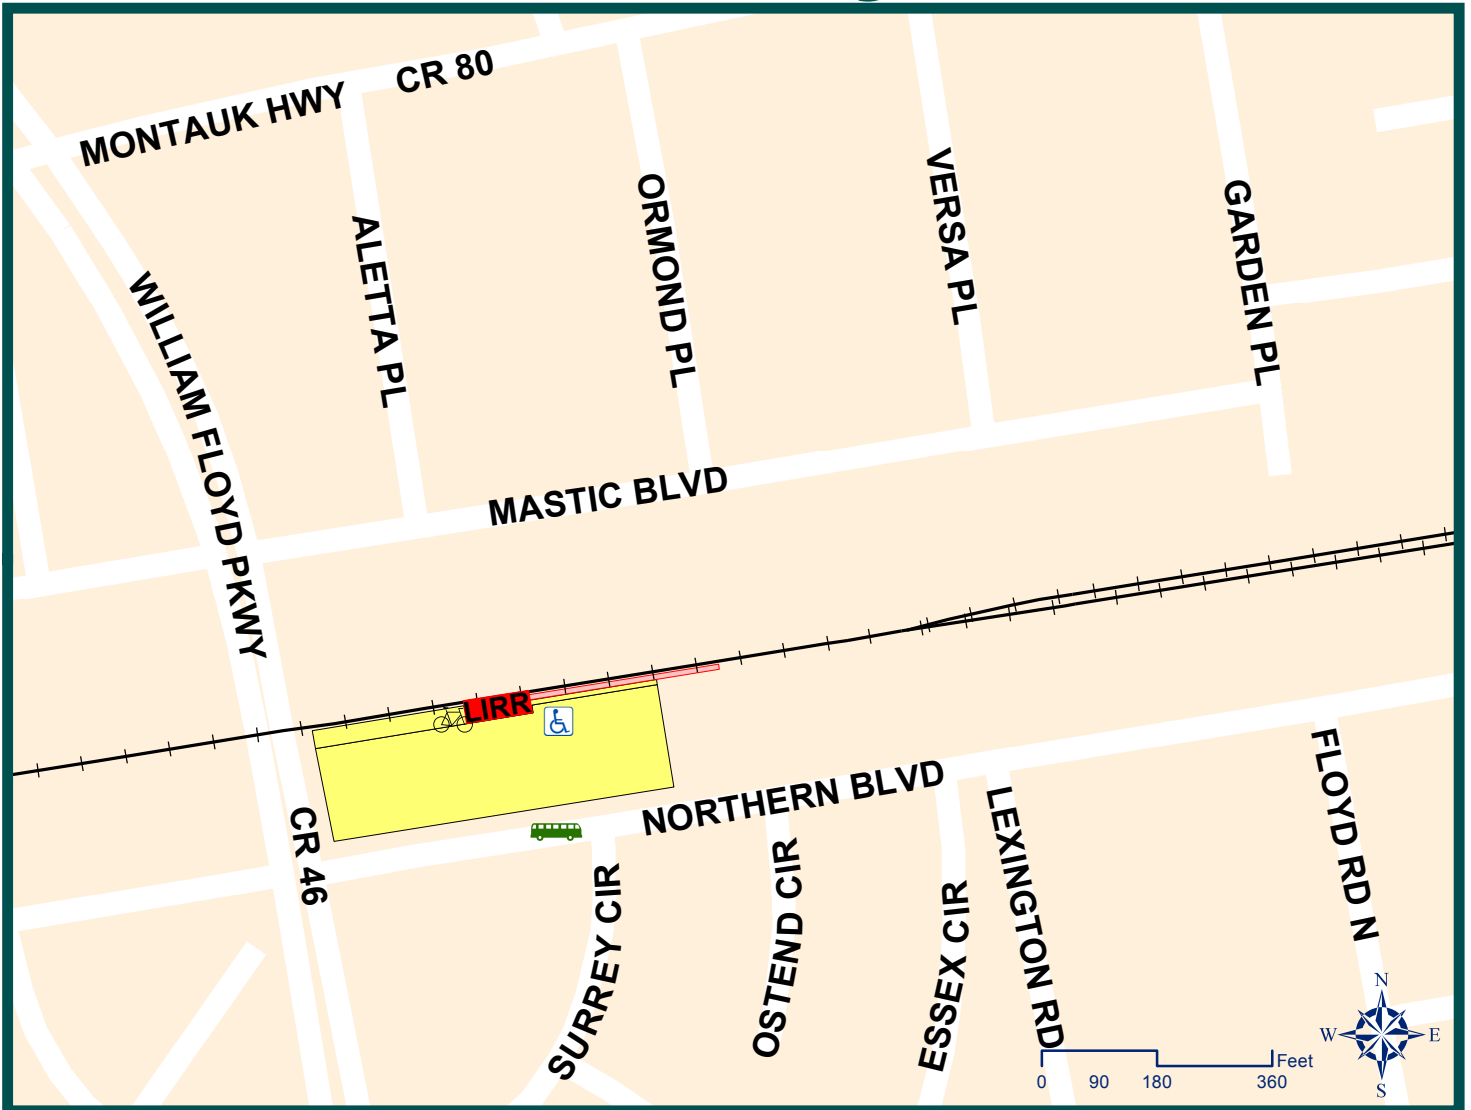

Parking, Bus and Taxi Information

Mastic-Shirley Station

MAP LEGEND

 Station

Parking:

 Parking is free and unrestricted, no fee or permit is required

 ADA Parking  Bike Rack  Bike Locker

Bus Routes

Suffolk Transit, 631-852-5200

S66, Patchogue to Moriches via Mastic/Mastic Beach

 Taxis - 631-475-6213

PARKING FACILITY INFORMATION

The Town of Brookhaven is responsible for snow removal, maintenance and all other parking issues at the Mastic-Shirley LIRR station.