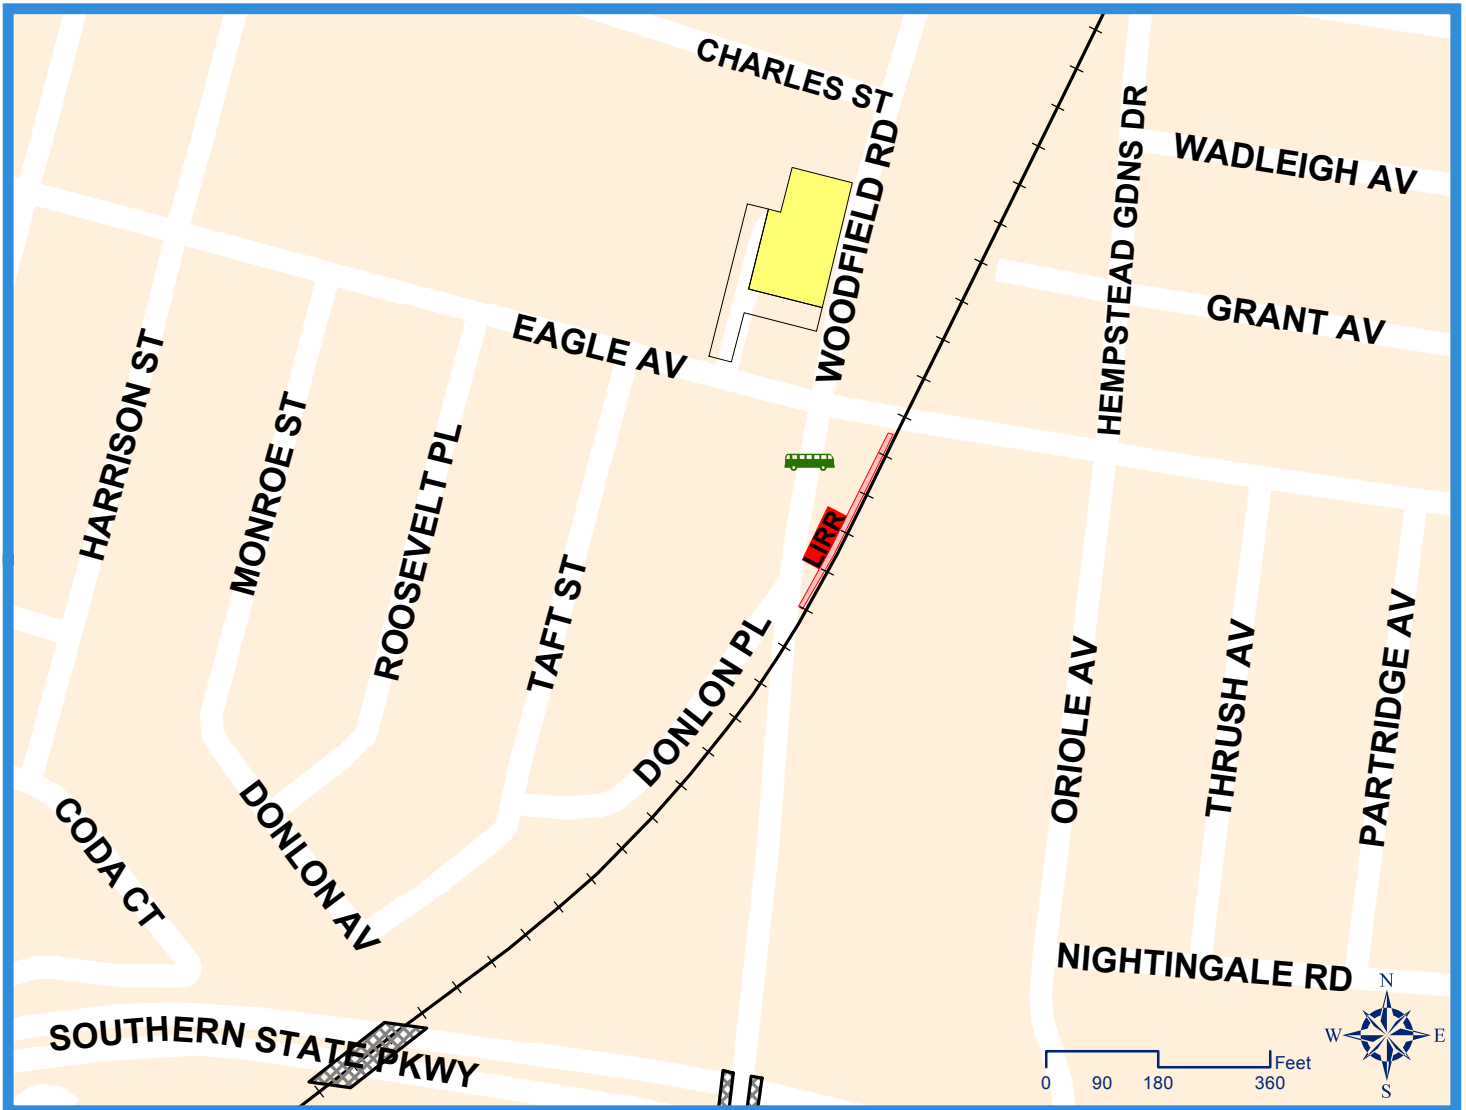

Parking, Bus and Taxi Information

Lakeview Station

MAP LEGEND

 Station

Parking:

-  Parking is free and unrestricted; no fee or permit is required
-  ADA Parking
-  Bike Rack
-  Bike Locker

Bus Routes

NICE, 516-228-4000

N15, Long Beach to Hempstead/Roosevelt Field

 Taxis - 516-599-5123

PARKING FACILITY INFORMATION

The Town of Hempstead is responsible for snow removal, maintenance and all other parking issues at the Lakview LIRR station.